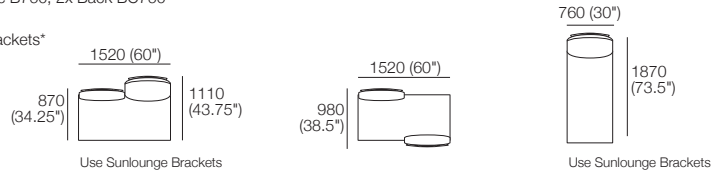

Optional Extras: Sunlounge Brackets*

Configurations

Package 5: Ceramic

Components: 1x Platform P1772-D760, 1x Seat Cushion C1520-D760, 2x Back Frame B760, 2x Back BC760, 1x Shelf Frame 252-D760, 1x Shelf Insert 252-D760 Ceramic

Optional Extras: Sunlounge Brackets*

Configurations

Package: 2 Seater

Components: 1x Platform P1520-D760, 1x Seat Cushion C1520-D760, 2x Back Frame B760, 2x Back BC760

Optional Extra

Sunlounge Brackets*

Package Sunlounge: Ceramic

Components: 1x Platform P1772-D760, 1x Seat Cushion C1520-D760, 1x Back Frame B760, 1x Back BC760, 1x Shelf Frame 252-D760, 1x Shelf Insert 252-D760 Ceramic,

Includes: 2x Sunlounge Brackets

Package Table 760-D760: Ceramic