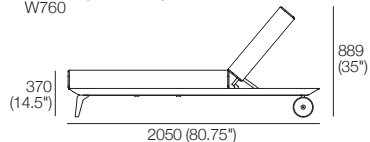

For Back Frames:
B760 | B1140

Sun Lounge Bracket

For Back Frames:
B760 | B1140

Reclining Sunlounge

W760

Plug-in Table Ceramic

Back Cushions

For Back Frames: B760 | B1140