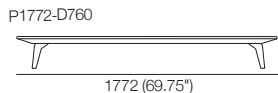

KING

KingCove Outdoor

Componets

Platforms

Seat Cushions

Back Frames

For Back Cushions: BC760 | BC1140

Back Bracket