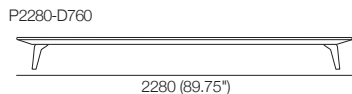

KING

KingCove Outdoor

Componets

Platforms

Seat Cushions

Back Frames

For Back Cushions: BC760 | BC1140

Back Bracket