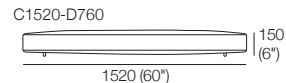

KING

KingCove Outdoor

Componets

Platforms

Seat Cushions

Back Frames

For Back Cushions: BC760 | BC1140

Back Bracket