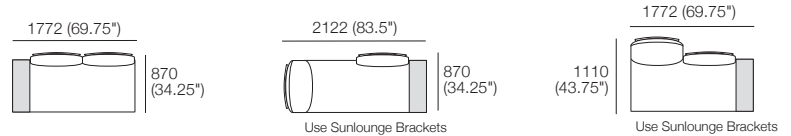

Package 5: Ceramic

Components: 1x Platform P1772-D760, 1x Seat Cushion C1520-D760, 2x Back Frame B760, 2x Back BC760, 1x Shelf Frame 252-D760, 1x Shelf Insert 252-D760 Ceramic

Optional Extras: Sunlounge Brackets*

Configurations