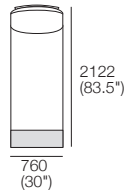

Package Sunlounge: Ceramic

Components: 1x Platform P1772-D760, 1x Seat Cushion C1520-D760, 1x Back Frame B760, 1x Back BC760, 1x Shelf Frame 252-D760, 1x Shelf Insert 252-D760 Ceramic,

Includes: 2x Sunlounge Brackets