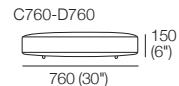

KING

KingCove Outdoor

Componets

Platforms

Seat Cushions

Back Frames

For Back Cushions: BC760 | BC1140

Back Bracket