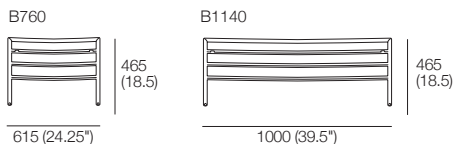

KING

KingCove Outdoor

Componets

Platforms

Seat Cushions

Back Frames

For Back Cushions: BC760 | BC1140

Back Bracket