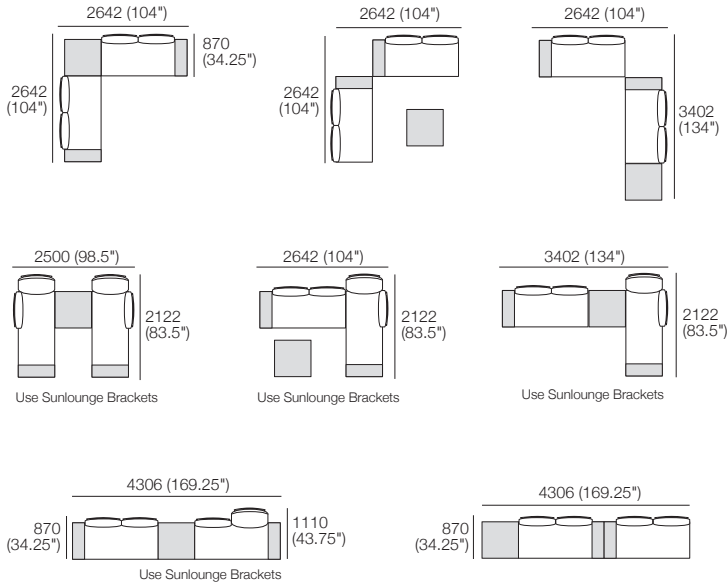

760-D760 Ceramic

KING

KingCove Packages

Package 1: Ceramic

Components: 2x Platform P1772-D760, 2x Seat Cushion C1520-D760, 4x Back BC760, 4x Back Frame B760, 2x Shelf Frame 252-D760, 1x Table Frame 760-D760, 1x Platform P760-D760, 2x Shelf Insert 252-D760 Ceramic, 1x Table Insert 760-D760 Ceramic

Optional Extras: Sunlounge Brackets*

Configurations

Package 2: Ceramic

Components: 1x Platform P1772-D760, 1x Platform P2532-D760, 1x Seat Cushion C1520-D760, 2x Seat Cushion C1140-D760, 2x Back BC760, 2x Back Frame B760, 2x Back BC1140, 2x Shelf Frame 252-D760, 2x Shelf Insert 252-D760 Ceramic, 1x Table Frame 760-D760, 1x Table Insert 760-D760 Ceramic, 1x Platform P760-D760