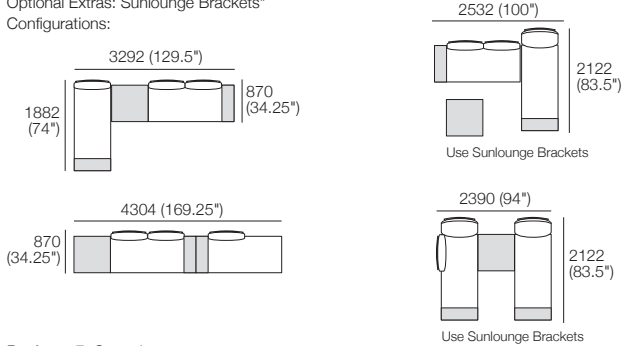

KingCove Packages

Package 3: Ceramic

Components: 2x Platform P1772-D760, 2x Seat Cushion C1520-D760, 3x Back BC760, 3x Back Frame B760, 2x Shelf Frame 252-D760, 2x Shelf Insert 252-D760 Ceramic, 1x Table Frame 760-D760, 1x Table Insert 760-D760 Ceramic, 1x Platform P760-D760

Optional Extras: Sunlounge Brackets*

Configurations: