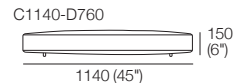

KING

KingCove Outdoor

Componets

Platforms

Seat Cushions

Back Frames

For Back Cushions: BC760 | BC1140

Back Bracket