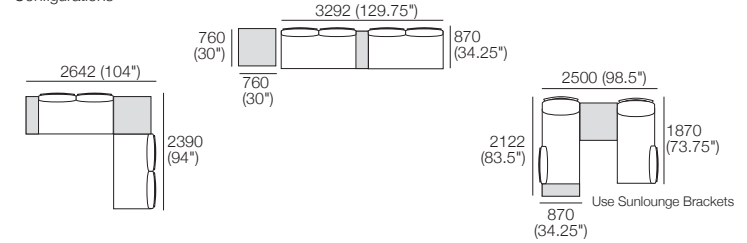

Package 6: Ceramic

Components: 1x Platform P1520-D760, 1x Platform P1772-D760, 2x Seat Cushion C1520-D760, 4x Back BC760, 4x Back Frame B760, 1x Shelf Frame 252-D760, 1x Shelf Insert 252-D760 Ceramic, 1x Platform P760-D760, 1x Table Frame 760-D760, 1x Table Insert 760-D760 Ceramic

Optional Extras: Sunlounge Brackets*

Configurations: