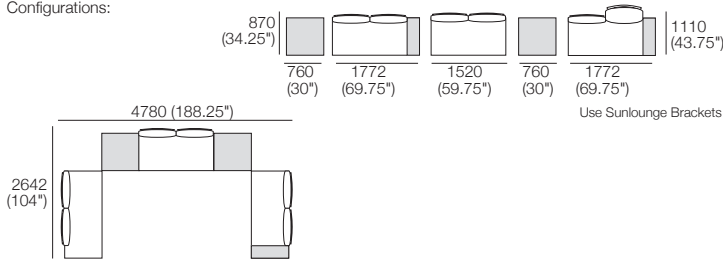

Package 7: Ceramic

Components: 1x Platform P1520-D760, 2x Platform P1772-D760, 3x Seat Cushion C1520-D760, 6x Back BC760, 6x Back Frame B760, 2x Shelf Frame 252-D760, 2x Shelf Insert 252-D760 Ceramic, 2x Platform P760-D760, 2x Table Frame 760-D760, 2x Table Insert 760-D760 Ceramic

Optional Extras: Sunlounge Brackets*

Configurations: