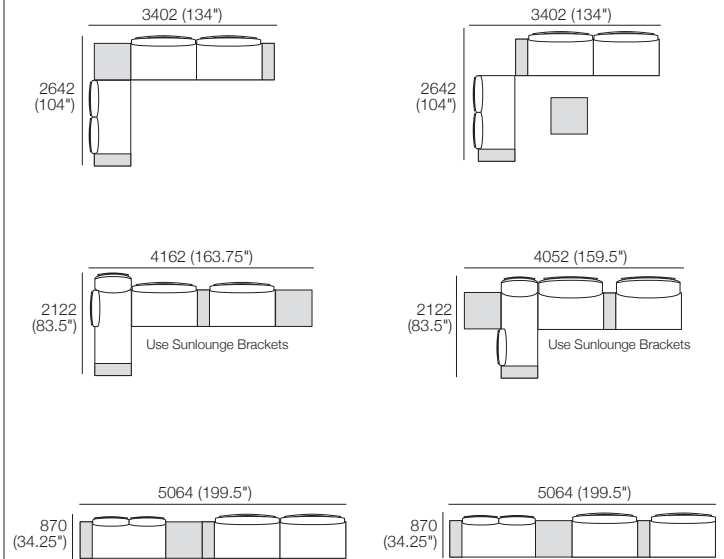

Optional Extras: Sunlounge Brackets*

Configurations

Package 2: Ceramic

Components: 1x Platform P1772-D760, 1x Platform P2532-D760, 1x Seat Cushion C1520-D760, 2x Seat Cushion C1140-D760, 2x Back BC760, 2x Back Frame B760, 2x Back BC1140, 2x Shelf Frame 252-D760, 2x Shelf Insert 252-D760 Ceramic, 1x Table Frame 760-D760, 1x Table Insert 760-D760 Ceramic, 1x Platform P760-D760

Optional Extras: Sunlounge Brackets*

Configurations

KingCove Packages

Package 4: Ceramic

Components: 1x Platform P2532-D760, 2x Seat Cushion C1140-D760, 2x Back Frame B1140, 2x Back BC1140, 1x Shelf Frame 252-D760, 1x Shelf Insert 252-D760 Ceramic, 1x Table Frame 760-D760, 1x Table Insert 760-D760 Ceramic, 1x Platform P760-D760