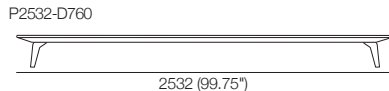

KING

KingCove Outdoor

Componets

Platforms

Seat Cushions

Back Frames

For Back Cushions: BC760 | BC1140

Back Bracket