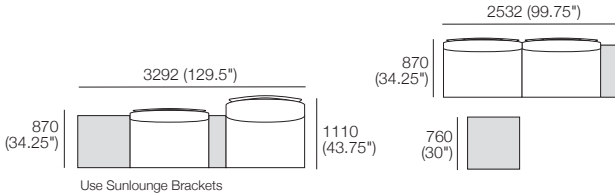

KingCove Packages

Package 4: Ceramic

Components: 1x Platform P2532-D760, 2x Seat Cushion C1140-D760, 2x Back Frame B1140, 2x Back BC1140, 1x Shelf Frame 252-D760, 1x Shelf Insert 252-D760 Ceramic, 1x Table Frame 760-D760, 1x Table Insert 760-D760 Ceramic, 1x Platform P760-D760

Optional Extras: Sunlounge Brackets*

Configurations