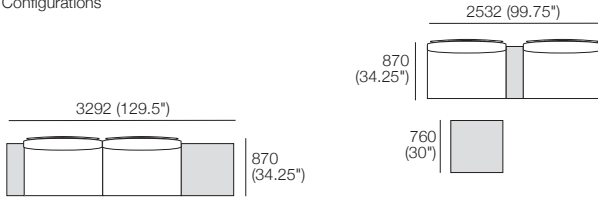

KingCove Packages

Package 4: Ceramic

Components: 1x Platform P2532-D760, 2x Seat Cushion C1140-D760, 2x Back Frame B1140, 2x Back BC1140, 1x Shelf Frame 252-D760, 1x Shelf Insert 252-D760 Ceramic, 1x Table Frame 760-D760, 1x Table Insert 760-D760 Ceramic, 1x Platform P760-D760

Optional Extras: Sunlounge Brackets*

Configurations