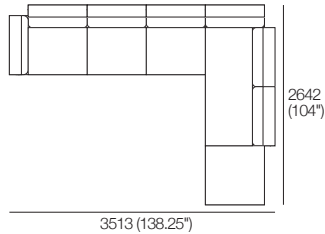

Package B1

2x P2502, 1x C1562, 3x C781, 1x C781D,
1x AB405, 6x AB570