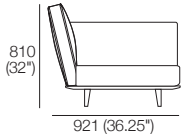

KING

DT2020035 V7

kingliving.com

Neo II

Neo II Sofas

2 Seater 1 Arm P1721 (LH or RH)
Side View

2 Seater 1 Arm P1721 (LH or RH)
Components: 1x P1721, 2x C781,
2x AB570, 1x AB470

3 Seater 1 Arm P2502 (LH or RH)
Side View

3 Seater 1 Arm P2502 (LH or RH)
Components: 1x P2502, 3x C781,
3x AB570, 1x AB470

2 Seater P1880
Side View

2 Seater P1880
Components: 1x P1880, 2x C781,
2x AB570, 2x AB470

2 Seater P1880
Side View

3 Seater P2661
Components: 1x P2661, 3x C781,
3x AB570, 2x AB470