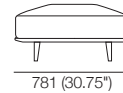

3 Seater 1 Arm P2502 (LH or RH)
Components: 1x P2502, 3x C781,
3x AB570, 1x AB470

2 Seater P1880
Side View

2 Seater P1880
Components: 1x P1880, 2x C781,
2x AB570, 2x AB470

2 Seater P1880
Side View

3 Seater P2661
Components: 1x P2661, 3x C781,
3x AB570, 2x AB470

AB405
Front View

AB470
Front View

AB570
Front View

Ottomans
Ottoman 781
D781 (30.75")

Ottoman 940
D622 (24.5")

Neo II Packages

Package A4

1x P1880, 1x P1721, 2x C1562,
5x AB570, 2x AB405