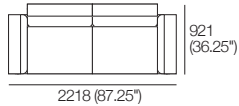

1x P2661, 3x C781, 5x AB570

Package 2 Seater 405 Arms

1x P1880, 2x C781, 2x AB570,
2x AB405

Package 2.5 Seater 405 Arms

1x P2038, 2x C860, 2x B570W,
2x AB405

Package B8

2x P1721, 2x C1562, 5x AB570,
1x AB405