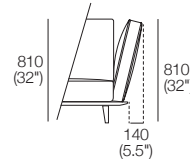

3 Seater 1 Arm P2502 (LH or RH)
Components: 1x P2502, 3x C781,
3x AB570, 1x AB470

2 Seater P1880
Side View

2 Seater P1880
Components: 1x P1880, 2x C781,
2x AB570, 2x AB470

2 Seater P1880
Side View

3 Seater P2661
Components: 1x P2661, 3x C781,
3x AB570, 2x AB470

AB405
Front View

AB470
Front View

AB570
Front View

Ottomans
Ottoman 781
D781 (30.75")

Ottoman 940
D622 (24.5")

Neo II Packages

Package A4

1x P1880, 1x P1721, 2x C1562,
5x AB570, 2x AB405