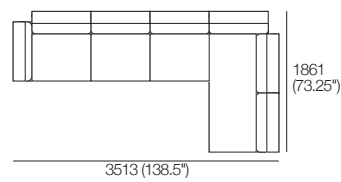

Package B7

1x P1721, 1x P2502, 3x C781,
1x C1562, 6x AB570, 1x AB405