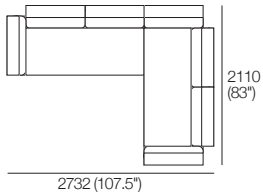

3 Seater 1 Arm P2502 (LH or RH)
Components: 1x P2502, 3x C781,
3x AB570, 1x AB470

2 Seater P1880
Side View

2 Seater P1880
Components: 1x P1880, 2x C781,
2x AB570, 2x AB470

2 Seater P1880
Side View

3 Seater P2661
Components: 1x P2661, 3x C781,
3x AB570, 2x AB470

AB405
Front View

AB470
Front View

AB570
Front View

Ottomans
Ottoman 781
D781 (30.75")

Ottoman 940
D622 (24.5")

Neo II Packages

Package A4

1x P1880, 1x P1721, 2x C1562,
5x AB570, 2x AB405