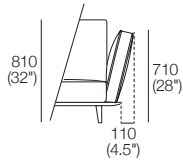

3 Seater 1 Arm P2502 (LH or RH)
Components: 1x P2502, 3x C781,
3x AB570, 1x AB470

2 Seater P1880
Side View

2 Seater P1880
Components: 1x P1880, 2x C781,
2x AB570, 2x AB470

2 Seater P1880
Side View

3 Seater P2661
Components: 1x P2661, 3x C781,
3x AB570, 2x AB470

AB405
Front View

AB470
Front View

AB570
Front View

Ottomans
Ottoman 781
D781 (30.75")

Ottoman 940
D622 (24.5")

Neo II Packages

Package A4

1x P1880, 1x P1721, 2x C1562,
5x AB570, 2x AB405