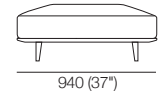

3 Seater 1 Arm P2502 (LH or RH)
Components: 1x P2502, 3x C781,
3x AB570, 1x AB470

2 Seater P1880
Side View

2 Seater P1880
Components: 1x P1880, 2x C781,
2x AB570, 2x AB470

2 Seater P1880
Side View

3 Seater P2661
Components: 1x P2661, 3x C781,
3x AB570, 2x AB470

AB405
Front View

AB470
Front View

AB570
Front View

Ottomans
Ottoman 781
D781 (30.75")

Ottoman 940
D622 (24.5")

Neo II Packages

Package A4

1x P1880, 1x P1721, 2x C1562,
5x AB570, 2x AB405