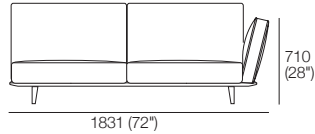

KING

DT2020035 V7

kingliving.com

Neo II

Neo II Sofas

2 Seater 1 Arm P1721 (LH or RH)
Side View

2 Seater 1 Arm P1721 (LH or RH)
Components: 1x P1721, 2x C781,
2x AB570, 1x AB470

3 Seater 1 Arm P2502 (LH or RH)
Side View

3 Seater 1 Arm P2502 (LH or RH)
Components: 1x P2502, 3x C781,
3x AB570, 1x AB470

2 Seater P1880
Side View

2 Seater P1880
Components: 1x P1880, 2x C781,
2x AB570, 2x AB470

2 Seater P1880
Side View

3 Seater P2661
Components: 1x P2661, 3x C781,
3x AB570, 2x AB470