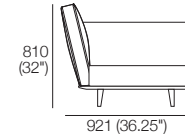

KING

DT2020035 V7

kingliving.com

Neo II

Neo II Sofas

2 Seater 1 Arm P1721 (LH or RH)
Side View

2 Seater 1 Arm P1721 (LH or RH)
Components: 1x P1721, 2x C781,
2x AB570, 1x AB470

3 Seater 1 Arm P2502 (LH or RH)
Side View

3 Seater 1 Arm P2502 (LH or RH)
Components: 1x P2502, 3x C781,
3x AB570, 1x AB470

2 Seater P1880
Side View

2 Seater P1880
Components: 1x P1880, 2x C781,
2x AB570, 2x AB470

2 Seater P1880
Side View

3 Seater P2661
Components: 1x P2661, 3x C781,
3x AB570, 2x AB470