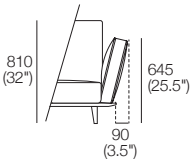

3 Seater 1 Arm P2502 (LH or RH)
Components: 1x P2502, 3x C781,
3x AB570, 1x AB470

2 Seater P1880
Side View

2 Seater P1880
Components: 1x P1880, 2x C781,
2x AB570, 2x AB470

2 Seater P1880
Side View

3 Seater P2661
Components: 1x P2661, 3x C781,
3x AB570, 2x AB470

AB405
Front View

AB470
Front View

AB570
Front View

Ottomans
Ottoman 781
D781 (30.75")

Ottoman 940
D622 (24.5")

Neo II Packages

Package A4

1x P1880, 1x P1721, 2x C1562,
5x AB570, 2x AB405