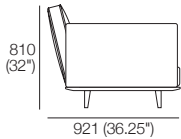

KING

DT2020035 V7

kingliving.com

Neo II

Neo II Sofas

2 Seater 1 Arm P1721 (LH or RH)
Side View

2 Seater 1 Arm P1721 (LH or RH)
Components: 1x P1721, 2x C781,
2x AB570, 1x AB470

3 Seater 1 Arm P2502 (LH or RH)
Side View

3 Seater 1 Arm P2502 (LH or RH)
Components: 1x P2502, 3x C781,
3x AB570, 1x AB470

2 Seater P1880
Side View

2 Seater P1880
Components: 1x P1880, 2x C781,
2x AB570, 2x AB470

2 Seater P1880
Side View

3 Seater P2661
Components: 1x P2661, 3x C781,
3x AB570, 2x AB470