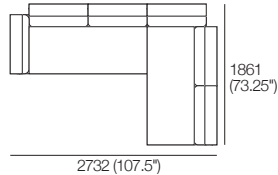

1x P2661, 3x C781, 5x AB570

Package 2 Seater 405 Arms

1x P1880, 2x C781, 2x AB570,
2x AB405

Package 2.5 Seater 405 Arms

1x P2038, 2x C860, 2x B570W,
2x AB405

Package B8

2x P1721, 2x C1562, 5x AB570,
1x AB405