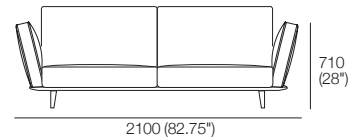

KING

DT2020035 V7

kingliving.com

Neo II

Neo II Sofas

2 Seater 1 Arm P1721 (LH or RH)
Side View

2 Seater 1 Arm P1721 (LH or RH)
Components: 1x P1721, 2x C781,
2x AB570, 1x AB470

3 Seater 1 Arm P2502 (LH or RH)
Side View

3 Seater 1 Arm P2502 (LH or RH)
Components: 1x P2502, 3x C781,
3x AB570, 1x AB470

2 Seater P1880
Side View

2 Seater P1880
Components: 1x P1880, 2x C781,
2x AB570, 2x AB470

2 Seater P1880
Side View

3 Seater P2661
Components: 1x P2661, 3x C781,
3x AB570, 2x AB470