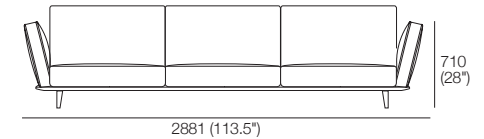

KING

DT2020035 V7

kingliving.com

Neo II

Neo II Sofas

2 Seater 1 Arm P1721 (LH or RH)
Side View

2 Seater 1 Arm P1721 (LH or RH)
Components: 1x P1721, 2x C781,
2x AB570, 1x AB470

3 Seater 1 Arm P2502 (LH or RH)
Side View

3 Seater 1 Arm P2502 (LH or RH)
Components: 1x P2502, 3x C781,
3x AB570, 1x AB470

2 Seater P1880
Side View

2 Seater P1880
Components: 1x P1880, 2x C781,
2x AB570, 2x AB470

2 Seater P1880
Side View

3 Seater P2661
Components: 1x P2661, 3x C781,
3x AB570, 2x AB470