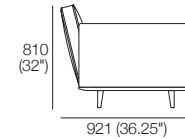

3 Seater 1 Arm P2502 (LH or RH)
Components: 1x P2502, 3x C781,
3x AB570, 1x AB470

2 Seater P1880
Side View

2 Seater P1880
Components: 1x P1880, 2x C781,
2x AB570, 2x AB470

2 Seater P1880
Side View

3 Seater P2661
Components: 1x P2661, 3x C781,
3x AB570, 2x AB470

AB405
Front View

AB470
Front View

AB570
Front View

Ottomans
Ottoman 781
D781 (30.75")

Ottoman 940
D622 (24.5")

Neo II Packages

Package A4

1x P1880, 1x P1721, 2x C1562,
5x AB570, 2x AB405