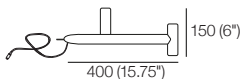

Round Table
selected colours/finishes*
side / top

Round Charge Table
selected colours/finishes*
side / top

Lume SMART Light
selected colours/finishes*
side

Aura SMART Light
selected colours/finishes*
side

**Cantilever Bracket
Powered Twin Port**
black or stainless steel

**Cantilever Bracket
Powered Single Port**
black or stainless steel

Sonos Bracket
Compatible with: Sonos Play 1,
Sonos One, Sonos One SL
side / top