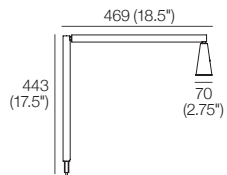

Round Table
selected colours/finishes*
side / top

Round Charge Table
selected colours/finishes*
side / top

Lume SMART Light
selected colours/finishes*
side

Aura SMART Light
selected colours/finishes*
side