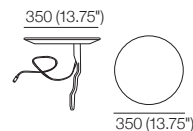

K I N G

DT2018536 V7

kingliving.com

Pocket Accessory
Brackets | Tables | Lights | Sound

Pocket Accessory

Crescent Table
selected colours/finishes*
side / top

Crescent Charge Table
selected colours/finishes*
side / top

Round Table
selected colours/finishes*
side / top

Round Charge Table
selected colours/finishes*
side / top

Lume SMART Light
selected colours/finishes*
side

Aura SMART Light
selected colours/finishes*
side

**Cantilever Bracket
Powered Twin Port**
black or stainless steel

**Cantilever Bracket
Powered Single Port**
black or stainless steel

Sonos Bracket
Compatible with: Sonos Play 1,
Sonos One, Sonos One SL
side / top