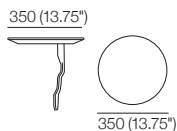

K I N G

DT2018536 V7

kingliving.com

Pocket Accessory
Brackets | Tables | Lights | Sound

Pocket Accessory

Crescent Table
selected colours/finishes*
side / top

Crescent Charge Table
selected colours/finishes*
side / top

Round Table
selected colours/finishes*
side / top

Round Charge Table
selected colours/finishes*
side / top

Lume SMART Light
selected colours/finishes*
side

Aura SMART Light
selected colours/finishes*
side

**Cantilever Bracket
Powered Twin Port**
black or stainless steel

**Cantilever Bracket
Powered Single Port**
black or stainless steel

Sonos Bracket
Compatible with: Sonos Play 1,
Sonos One, Sonos One SL
side / top