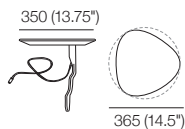

K I N G

DT2018536 V7

kingliving.com

Pocket Accessory
Brackets | Tables | Lights | Sound

Pocket Accessory

Crescent Table
selected colours/finishes*
side / top

Crescent Charge Table
selected colours/finishes*
side / top

Round Table
selected colours/finishes*
side / top

Round Charge Table
selected colours/finishes*
side / top

Lume SMART Light
selected colours/finishes*
side

Aura SMART Light
selected colours/finishes*
side

**Cantilever Bracket
Powered Twin Port**
black or stainless steel

**Cantilever Bracket
Powered Single Port**
black or stainless steel

Sonos Bracket
Compatible with: Sonos Play 1,
Sonos One, Sonos One SL
side / top