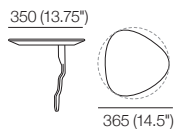

K I N G

DT2018536 V7

kingliving.com

Pocket Accessory
Brackets | Tables | Lights | Sound

Pocket Accessory

Crescent Table
selected colours/finishes*
side / top

Crescent Charge Table
selected colours/finishes*
side / top

Round Table
selected colours/finishes*
side / top

Round Charge Table
selected colours/finishes*
side / top

Lume SMART Light
selected colours/finishes*
side

Aura SMART Light
selected colours/finishes*
side

**Cantilever Bracket
Powered Twin Port**
black or stainless steel

**Cantilever Bracket
Powered Single Port**
black or stainless steel

Sonos Bracket
Compatible with: Sonos Play 1,
Sonos One, Sonos One SL
side / top