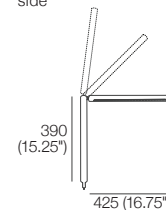

Lume SMART Light
selected colours/finishes*
side