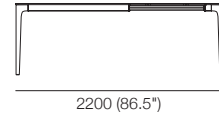

Quay Table Range

dining tables | consoles

KING[®]
L I V I N G

Dining Tables

Extension Dining Table 1400 – 4 STR
ceramic top only
1x extension leaf (stowed)
end

Ext. Dining Table 1400 standard – 4 STR
1x extension leaf (stowed)
side

Ext. Dining Table 1400 extended – 6 STR
1x extension leaf (inserted)
side

Ext. Dining Table 1400 further extended – 8 STR
1x additional (optional) extension leaf (inserted)
side

Extension Leaf 400
optional extra

4 STR

6 STR

8 STR

Extension Dining Table 1800 6 STR
ceramic top only
1x extension leaf (stowed)
end

Ext. Dining Table 1800 standard – 6 STR
1x extension leaf (stowed)
side

Ext. Dining Table 1800 extended – 8 STR
1x extension leaf (inserted)
side

Ext. Dining Table 1800 further extended – 10 STR
1x additional (optional) extension leaf (inserted)
side

Extension Leaf 550
optional extra

6 STR

8 STR

10 STR

Dining Tables | Consoles

Dining Tables

dining table height variations:
 ceramic top: H 753 (29.75")
 timber veneer top: H 759 (30")
 marble top: H 761 (30")
 end