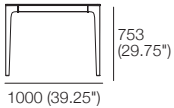

Ext. Dining Table 1400 extended – 6 STR
1x extension leaf (inserted)
side

Ext. Dining Table 1400 further extended – 8 STR
1x additional (optional) extension leaf (inserted)
side

Extension Leaf 400
optional extra

4 STR

6 STR

8 STR

Extension Dining Table 1800 6 STR
ceramic top only
1x extension leaf (stowed)
end

Ext. Dining Table 1800 standard – 6 STR
1x extension leaf (stowed)
side

Ext. Dining Table 1800 extended – 8 STR
1x extension leaf (inserted)
side

Ext. Dining Table 1800 further extended – 10 STR
1x additional (optional) extension leaf (inserted)
side

Extension Leaf 550
optional extra

6 STR

8 STR

10 STR

Dining Tables | Consoles

Dining Tables

dining table height variations:
 ceramic top: H 753 (29.75")
 timber veneer top: H 759 (30")
 marble top: H 761 (30")
 end

Dining Table 1000 – 4 STR

side

Dining Table 1400 – 4 STR

side

Dining Table 1800 – 6 STR

side

Dining Table 2400 – 8 STR

side