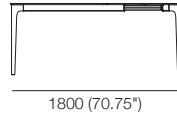

Quay Table Range

dining tables | consoles

KING[®]
L I V I N G

Dining Tables

Extension Dining Table 1400 – 4 STR
ceramic top only
1x extension leaf (stowed)
end

Ext. Dining Table 1400 standard – 4 STR
1x extension leaf (stowed)
side

Ext. Dining Table 1400 extended – 6 STR
1x extension leaf (inserted)
side

Ext. Dining Table 1400 further extended – 8 STR
1x additional (optional) extension leaf (inserted)
side

Extension Leaf 400
optional extra

4 STR

6 STR

8 STR

Extension Dining Table 1800 6 STR
ceramic top only
1x extension leaf (stowed)
end

Ext. Dining Table 1800 standard – 6 STR
1x extension leaf (stowed)
side

Ext. Dining Table 1800 extended – 8 STR
1x extension leaf (inserted)
side

Ext. Dining Table 1800 further extended – 10 STR
1x additional (optional) extension leaf (inserted)
side

Extension Leaf 550
optional extra

6 STR

8 STR

10 STR

Dining Tables | Consoles

Dining Tables

dining table height variations:
 ceramic top: H 753 (29.75")
 timber veneer top: H 759 (30")
 marble top: H 761 (30")
 end