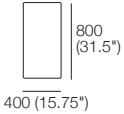

Quay Table Range

dining tables | consoles

KING[®]
L I V I N G

Dining Tables

Extension Dining Table 1400 – 4 STR
ceramic top only
1x extension leaf (stowed)
end

Ext. Dining Table 1400 standard – 4 STR
1x extension leaf (stowed)
side

Ext. Dining Table 1400 extended – 6 STR
1x extension leaf (inserted)
side

Ext. Dining Table 1400 further extended – 8 STR
1x additional (optional) extension leaf (inserted)
side

Extension Leaf 400
optional extra

Ext. Dining Table 1800 further extended – 10 STR
1x additional (optional) extension leaf (inserted)
side

Extension Leaf 550
optional extra

6 STR

8 STR

10 STR

Dining Tables | Consoles

Dining Tables

dining table height variations:
 ceramic top: H 753 (29.75")
 timber veneer top: H 759 (30")
 marble top: H 761 (30")
 end

Console 1400

console height variations:
 timber veneer top: H 756 (29.75")
 marble top: H 761 (30")
 end view

Console 1800

console height variations:
 timber veneer top: H 756 (29.75")
 marble top: H 761 (30")
 end