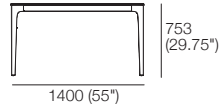

4 STR

6 STR

8 STR

Extension Dining Table 1800 6 STR
ceramic top only
1x extension leaf (stowed)
end

Ext. Dining Table 1800 standard – 6 STR
1x extension leaf (stowed)
side

Ext. Dining Table 1800 extended – 8 STR
1x extension leaf (inserted)
side

Ext. Dining Table 1800 further extended – 10 STR
1x additional (optional) extension leaf (inserted)
side

Extension Leaf 550
optional extra

6 STR

8 STR

10 STR

Dining Tables | Consoles

Dining Tables

dining table height variations:
 ceramic top: H 753 (29.75")
 timber veneer top: H 759 (30")
 marble top: H 761 (30")
 end

Dining Table 1000 – 4 STR

side

Dining Table 1400 – 4 STR

side

Dining Table 1800 – 6 STR

side

Dining Table 2400 – 8 STR

side

Console 1400

console height variations:
 timber veneer top: H 756 (29.75")
 marble top: H 761 (30")
 end view

Console 1800

console height variations:
 timber veneer top: H 756 (29.75")
 marble top: H 761 (30")
 end