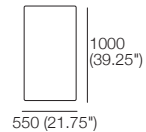

Ext. Dining Table 1400 extended – 6 STR
1x extension leaf (inserted)
side

Ext. Dining Table 1400 further extended – 8 STR
1x additional (optional) extension leaf (inserted)
side

Extension Leaf 400
optional extra

4 STR

6 STR

8 STR

Extension Dining Table 1800 6 STR
ceramic top only
1x extension leaf (stowed)
end

Ext. Dining Table 1800 standard – 6 STR
1x extension leaf (stowed)
side

Ext. Dining Table 1800 extended – 8 STR
1x extension leaf (inserted)
side

Ext. Dining Table 1800 further extended – 10 STR
1x additional (optional) extension leaf (inserted)
side

Extension Leaf 550
optional extra

6 STR

8 STR

10 STR

Dining Tables | Consoles

Dining Tables

dining table height variations:
 ceramic top: H 753 (29.75")
 timber veneer top: H 759 (30")
 marble top: H 761 (30")
 end