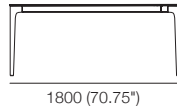

4 STR

6 STR

8 STR

Extension Dining Table 1800 6 STR
ceramic top only
1x extension leaf (stowed)
end

Ext. Dining Table 1800 standard – 6 STR
1x extension leaf (stowed)
side

Ext. Dining Table 1800 extended – 8 STR
1x extension leaf (inserted)
side

Ext. Dining Table 1800 further extended – 10 STR
1x additional (optional) extension leaf (inserted)
side

Extension Leaf 550
optional extra

6 STR

8 STR

10 STR

Dining Tables | Consoles

Dining Tables

dining table height variations:
 ceramic top: H 753 (29.75")
 timber veneer top: H 759 (30")
 marble top: H 761 (30")
 end