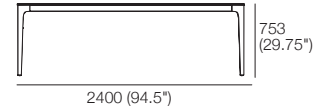

4 STR

6 STR

8 STR

Extension Dining Table 1800 6 STR
ceramic top only
1x extension leaf (stowed)
end

Ext. Dining Table 1800 standard – 6 STR
1x extension leaf (stowed)
side

Ext. Dining Table 1800 extended – 8 STR
1x extension leaf (inserted)
side

Ext. Dining Table 1800 further extended – 10 STR
1x additional (optional) extension leaf (inserted)
side

Extension Leaf 550
optional extra

6 STR

8 STR

10 STR

Dining Tables | Consoles

Dining Tables

dining table height variations:
 ceramic top: H 753 (29.75")
 timber veneer top: H 759 (30")
 marble top: H 761 (30")
 end

Dining Table 1000 – 4 STR

side

Dining Table 1400 – 4 STR

side

Dining Table 1800 – 6 STR

side

Dining Table 2400 – 8 STR

side

Console 1400

console height variations:
 timber veneer top: H 756 (29.75")
 marble top: H 761 (30")
 end view

Console 1800

console height variations:
 timber veneer top: H 756 (29.75")
 marble top: H 761 (30")
 end