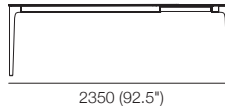

Ext. Dining Table 1400 extended – 6 STR
1x extension leaf (inserted)
side

Ext. Dining Table 1400 further extended – 8 STR
1x additional (optional) extension leaf (inserted)
side

Extension Leaf 400
optional extra

4 STR

6 STR

8 STR

Extension Dining Table 1800 6 STR
ceramic top only
1x extension leaf (stowed)
end

Ext. Dining Table 1800 standard – 6 STR
1x extension leaf (stowed)
side

Ext. Dining Table 1800 extended – 8 STR
1x extension leaf (inserted)
side

Ext. Dining Table 1800 further extended – 10 STR
1x additional (optional) extension leaf (inserted)
side

Extension Leaf 550
optional extra

6 STR

8 STR

10 STR

Dining Tables | Consoles

Dining Tables

dining table height variations:
 ceramic top: H 753 (29.75")
 timber veneer top: H 759 (30")
 marble top: H 761 (30")
 end

Dining Table 1000 – 4 STR

side

Dining Table 1400 – 4 STR

side

Dining Table 1800 – 6 STR

side

Dining Table 2400 – 8 STR

side