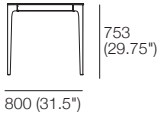

Quay Table Range

dining tables | consoles

KING[®]
L I V I N G

Dining Tables

Extension Dining Table 1400 – 4 STR
ceramic top only
1x extension leaf (stowed)
end

Ext. Dining Table 1400 standard – 4 STR
1x extension leaf (stowed)
side

Ext. Dining Table 1400 extended – 6 STR
1x extension leaf (inserted)
side

Ext. Dining Table 1400 further extended – 8 STR
1x additional (optional) extension leaf (inserted)
side

Extension Leaf 400
optional extra

4 STR

6 STR

8 STR

Extension Dining Table 1800 6 STR
ceramic top only
1x extension leaf (stowed)
end

Ext. Dining Table 1800 standard – 6 STR
1x extension leaf (stowed)
side

Ext. Dining Table 1800 extended – 8 STR
1x extension leaf (inserted)
side

Ext. Dining Table 1800 further extended – 10 STR
1x additional (optional) extension leaf (inserted)
side

Extension Leaf 550
optional extra

6 STR

8 STR

10 STR

Dining Tables | Consoles

Dining Tables

dining table height variations:
 ceramic top: H 753 (29.75")
 timber veneer top: H 759 (30")
 marble top: H 761 (30")
 end