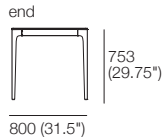

4 STR

6 STR

8 STR

Extension Dining Table 1800 6 STR
ceramic top only
1x extension leaf (stowed)
end

Ext. Dining Table 1800 standard – 6 STR
1x extension leaf (stowed)
side

Ext. Dining Table 1800 extended – 8 STR
1x extension leaf (inserted)
side

Ext. Dining Table 1800 further extended – 10 STR
1x additional (optional) extension leaf (inserted)
side

Extension Leaf 550
optional extra

6 STR

8 STR

10 STR

Dining Tables | Consoles

Dining Tables

dining table height variations:
 ceramic top: H 753 (29.75")
 timber veneer top: H 759 (30")
 marble top: H 761 (30")
 end

Dining Table 1000 – 4 STR

side

Dining Table 1400 – 4 STR

side

Dining Table 1800 – 6 STR

side

Dining Table 2400 – 8 STR

side

Console 1400

console height variations:
 timber veneer top: H 756 (29.75")
 marble top: H 761 (30")
 end view

Console 1800

console height variations:
 timber veneer top: H 756 (29.75")
 marble top: H 761 (30")
 end