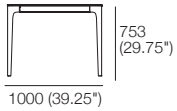

4 STR

6 STR

8 STR

Extension Dining Table 1800 6 STR
ceramic top only
1x extension leaf (stowed)
end

Ext. Dining Table 1800 standard – 6 STR
1x extension leaf (stowed)
side

Ext. Dining Table 1800 extended – 8 STR
1x extension leaf (inserted)
side

Ext. Dining Table 1800 further extended – 10 STR
1x additional (optional) extension leaf (inserted)
side

Extension Leaf 550
optional extra

6 STR

8 STR

10 STR

Dining Tables | Consoles

Dining Tables

dining table height variations:
 ceramic top: H 753 (29.75")
 timber veneer top: H 759 (30")
 marble top: H 761 (30")
 end

Dining Table 1000 – 4 STR

side

Dining Table 1400 – 4 STR

side

Dining Table 1800 – 6 STR

side

Dining Table 2400 – 8 STR

side

Console 1400

console height variations:
 timber veneer top: H 756 (29.75")
 marble top: H 761 (30")
 end view

Console 1800

console height variations:
 timber veneer top: H 756 (29.75")
 marble top: H 761 (30")
 end