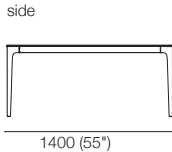

Ext. Dining Table 1800 further extended – 10 STR
1x additional (optional) extension leaf (inserted)
side

Extension Leaf 550
optional extra

6 STR

8 STR

10 STR

Dining Tables | Consoles

Dining Tables

dining table height variations:
 ceramic top: H 753 (29.75")
 timber veneer top: H 759 (30")
 marble top: H 761 (30")
 end

Dining Table 1000 – 4 STR

side

Dining Table 1400 – 4 STR

side

Dining Table 1800 – 6 STR

side

Dining Table 2400 – 8 STR

side

Console 1400

console height variations:
 timber veneer top: H 756 (29.75")
 marble top: H 761 (30")
 end view

Console 1800

console height variations:
 timber veneer top: H 756 (29.75")
 marble top: H 761 (30")
 end