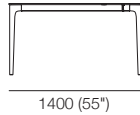

Quay Table Range

dining tables | consoles

KING[®]
L I V I N G

Dining Tables

Extension Dining Table 1400 – 4 STR
ceramic top only
1x extension leaf (stowed)
end

Ext. Dining Table 1400 standard – 4 STR
1x extension leaf (stowed)
side

Ext. Dining Table 1400 extended – 6 STR
1x extension leaf (inserted)
side

Ext. Dining Table 1400 further extended – 8 STR
1x additional (optional) extension leaf (inserted)
side

Extension Leaf 400
optional extra

Ext. Dining Table 1800 further extended – 10 STR
1x additional (optional) extension leaf (inserted)
side

Extension Leaf 550
optional extra

6 STR

8 STR

10 STR

Dining Tables | Consoles

Dining Tables

dining table height variations:
 ceramic top: H 753 (29.75")
 timber veneer top: H 759 (30")
 marble top: H 761 (30")
 end