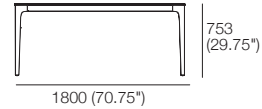

Ext. Dining Table 1800 further extended – 10 STR
1x additional (optional) extension leaf (inserted)
side

Extension Leaf 550
optional extra

6 STR

8 STR

10 STR

Dining Tables | Consoles

Dining Tables

dining table height variations:
 ceramic top: H 753 (29.75")
 timber veneer top: H 759 (30")
 marble top: H 761 (30")
 end

Dining Table 1000 – 4 STR

side

Dining Table 1400 – 4 STR

side

Dining Table 1800 – 6 STR

side

Dining Table 2400 – 8 STR

side

Console 1400

console height variations:
 timber veneer top: H 756 (29.75")
 marble top: H 761 (30")
 end view

Console 1800

console height variations:
 timber veneer top: H 756 (29.75")
 marble top: H 761 (30")
 end