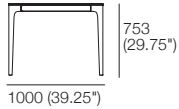

4 STR

6 STR

8 STR

Extension Dining Table 1800 6 STR
ceramic top only
1x extension leaf (stowed)
end

Ext. Dining Table 1800 standard – 6 STR
1x extension leaf (stowed)
side

Ext. Dining Table 1800 extended – 8 STR
1x extension leaf (inserted)
side

Ext. Dining Table 1800 further extended – 10 STR
1x additional (optional) extension leaf (inserted)
side

Extension Leaf 550
optional extra

6 STR

8 STR

10 STR

Dining Tables | Consoles

Dining Tables

dining table height variations:
 ceramic top: H 753 (29.75")
 timber veneer top: H 759 (30")
 marble top: H 761 (30")
 end

Dining Table 1000 – 4 STR

side

Dining Table 1400 – 4 STR

side

Dining Table 1800 – 6 STR

side

Dining Table 2400 – 8 STR

side

Console 1400

console height variations:
 timber veneer top: H 756 (29.75")
 marble top: H 761 (30")
 end view

Console 1800

console height variations:
 timber veneer top: H 756 (29.75")
 marble top: H 761 (30")
 end