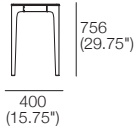

4 STR

6 STR

8 STR

Extension Dining Table 1800 6 STR
ceramic top only
1x extension leaf (stowed)
end

Ext. Dining Table 1800 standard – 6 STR
1x extension leaf (stowed)
side

Ext. Dining Table 1800 extended – 8 STR
1x extension leaf (inserted)
side

Ext. Dining Table 1800 further extended – 10 STR
1x additional (optional) extension leaf (inserted)
side

Extension Leaf 550
optional extra

6 STR

8 STR

10 STR

Dining Tables | Consoles

Dining Tables

dining table height variations:
 ceramic top: H 753 (29.75")
 timber veneer top: H 759 (30")
 marble top: H 761 (30")
 end

Dining Table 1000 – 4 STR

side

Dining Table 1400 – 4 STR

side

Dining Table 1800 – 6 STR

side

Dining Table 2400 – 8 STR

side

Console 1400

console height variations:
 timber veneer top: H 756 (29.75")
 marble top: H 761 (30")
 end view

Console 1800

console height variations:
 timber veneer top: H 756 (29.75")
 marble top: H 761 (30")
 end