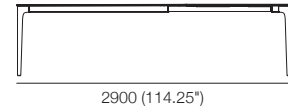

Ext. Dining Table 1400 extended – 6 STR
1x extension leaf (inserted)
side

Ext. Dining Table 1400 further extended – 8 STR
1x additional (optional) extension leaf (inserted)
side

Extension Leaf 400
optional extra

4 STR

6 STR

8 STR

Extension Dining Table 1800 6 STR
ceramic top only
1x extension leaf (stowed)
end

Ext. Dining Table 1800 standard – 6 STR
1x extension leaf (stowed)
side

Ext. Dining Table 1800 extended – 8 STR
1x extension leaf (inserted)
side

Ext. Dining Table 1800 further extended – 10 STR
1x additional (optional) extension leaf (inserted)
side

Extension Leaf 550
optional extra

6 STR

8 STR

10 STR

Dining Tables | Consoles

Dining Tables

dining table height variations:
 ceramic top: H 753 (29.75")
 timber veneer top: H 759 (30")
 marble top: H 761 (30")
 end

Dining Table 1000 – 4 STR

side

Dining Table 1400 – 4 STR

side

Dining Table 1800 – 6 STR

side

Dining Table 2400 – 8 STR

side