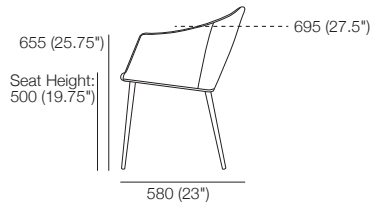

Quay Indoor

Dining Chairs | Counter Stool

Side View