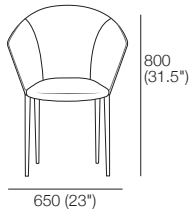

Quay Indoor

Dining Chairs | Counter Stool

Dining Chair
Leather Stitching Indicated
Front View