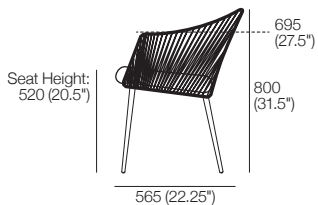

K I N G

DT2022057-V3

kingliving.com

Quay Outdoor Chairs | Stools

Quay Outdoor Woven

Dining Chair (Woven)
Front View

Side View

Dining Chair Back Cushion (Optional)

Counter Stool (Woven)
Front View

Side View

Counter Stool Back Cushion (Optional)

Quay Outdoor Upholstered

Dining Chair (Upholstered)
Front View

Side View

Armless Dining Chair (Upholstered)
Front View

Side View

Counter Stool (Upholstered)
Front View

Side View