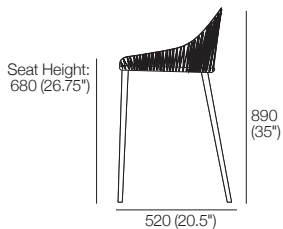

Quay Outdoor Woven

Side View