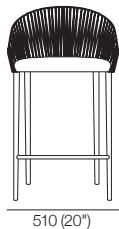

K I N G

DT2022057-V3

kingliving.com

Quay Outdoor Chairs | Stools

Quay Outdoor Woven

Dining Chair (Woven)
Front View

Side View

Dining Chair Back Cushion (Optional)

Counter Stool (Woven)
Front View

Side View

Counter Stool Back Cushion (Optional)

Quay Outdoor Upholstered

Dining Chair (Upholstered)
Front View

Side View

Armless Dining Chair (Upholstered)
Front View

Side View

Counter Stool (Upholstered)
Front View

Side View