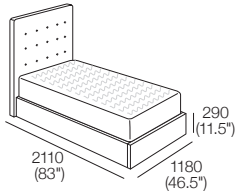

Mattress Area:

1525 (60") x 1900 (74.75")

Bedhead Grand
Front | Rear

Bedhead Standard
Front | Rear

Upholstery:
STD (Fabric and Tricot); or
DLX (Fabric)

Queen-SG

Bedbase: Timber Veneer

Bedhead: Leather

Mattress Area:

1525 (60") x 1900 (74.75")

Bedhead Grand
Front | Rear

Bedhead Standard
Front | Rear

Upholstery:
STD (Leather and Tricot)

Effective July 2023. Mattress sold separately. SleepPlus Mattresses fit to size on all King Living Beds. Bed & Mattress sizes comparable in country or region as indicated: Australia (AU) | New Zealand (NZ) | North America (NA / US) | Asia (SG). Mattress Area dimensions provided for compatibility check. Storage Beds: Mattress Weight Range & Gas Strut Recommendation by country or region as indicated. Leather detail indicated. Upholstery options may include tricot. Deluxe upholstery option available for fabric only. King Living has a policy of continuous improvement, changes to products and specifications may be made without prior notice. Images and drawings are representative of design only. Accessories not included.

Serenade Storage Bed

SuperSingle-SG

Bedbase: Timber Veneer
 Bedhead: Fabric
 Mattress Area:
 1055 (41.5") x 1900 (74.75")

SuperSingle-SG

Bedbase: Timber Veneer
 Bedhead: Leather
 Mattress Area:
 1055 (41.5") x 1900 (74.75")