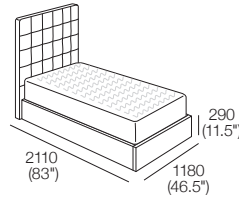

Mattress Area:

1525 (60") x 1900 (74.75")

Bedhead Grand
Front | Rear

Bedhead Standard
Front | Rear

Upholstery:
STD (Leather and Tricot)

Effective July 2023. Mattress sold separately. SleepPlus Mattresses fit to size on all King Living Beds. Bed & Mattress sizes comparable in country or region as indicated: Australia (AU) | New Zealand (NZ) | North America (NA / US) | Asia (SG). Mattress Area dimensions provided for compatibility check. Storage Beds: Mattress Weight Range & Gas Strut Recommendation by country or region as indicated. Leather detail indicated. Upholstery options may include tricot. Deluxe upholstery option available for fabric only. King Living has a policy of continuous improvement, changes to products and specifications may be made without prior notice. Images and drawings are representative of design only. Accessories not included.

Serenade Storage Bed

SuperSingle-SG

Bedbase: Timber Veneer
 Bedhead: Fabric
 Mattress Area:
 1055 (41.5") x 1900 (74.75")

SuperSingle-SG

Bedbase: Timber Veneer
 Bedhead: Leather
 Mattress Area:
 1055 (41.5") x 1900 (74.75")