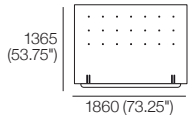

Mattress Area:

1835 (72.25") x 1900 (74.75")

Bedhead Grand
Front | Rear

Bedhead Standard
Front | Rear

Upholstery:
STD (Fabric and Tricot); or
DLX (Fabric)

King-SG

Bedbase: Timber Veneer

Bedhead: Leather

Mattress Area:

1835 (72.25") x 1900 (74.75")

Bedhead Grand
Front | Rear

Bedhead Standard
Front | Rear

Upholstery:
STD (Leather and Tricot)

Queen-SG

Bedbase: Timber Veneer

Bedhead: Fabric

Mattress Area:

1525 (60") x 1900 (74.75")

Bedhead Grand
Front | Rear

Bedhead Standard
Front | Rear

Upholstery:
STD (Fabric and Tricot); or
DLX (Fabric)

Queen-SG

Bedbase: Timber Veneer

Bedhead: Leather