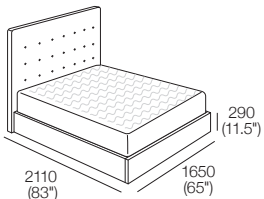

Mattress Area:

1835 (72.25") x 1900 (74.75")

Bedhead Grand
Front | Rear

Bedhead Standard
Front | Rear

Upholstery:
STD (Fabric and Tricot); or
DLX (Fabric)

King-SG

Bedbase: Timber Veneer

Bedhead: Leather

Mattress Area:

1835 (72.25") x 1900 (74.75")

Bedhead Grand
Front | Rear

Bedhead Standard
Front | Rear

Upholstery:
STD (Leather and Tricot)

Queen-SG

Bedbase: Timber Veneer

Bedhead: Fabric

Mattress Area:

1525 (60") x 1900 (74.75")

Bedhead Grand
Front | Rear

Bedhead Standard
Front | Rear

Upholstery:
STD (Fabric and Tricot); or
DLX (Fabric)

Queen-SG

Bedbase: Timber Veneer

Bedhead: Leather

Mattress Area:

1525 (60") x 1900 (74.75")

Bedhead Grand
Front | Rear

Bedhead Standard
Front | Rear

Upholstery:
STD (Leather and Tricot)

Effective July 2023. Mattress sold separately. SleepPlus Mattresses fit to size on all King Living Beds. Bed & Mattress sizes comparable in country or region as indicated: Australia (AU) | New Zealand (NZ) | North America (NA / US) | Asia (SG). Mattress Area dimensions provided for compatibility check. Storage Beds: Mattress Weight Range & Gas Strut Recommendation by country or region as indicated. Leather detail indicated. Upholstery options may include tricot. Deluxe upholstery option available for fabric only. King Living has a policy of continuous improvement, changes to products and specifications may be made without prior notice. Images and drawings are representative of design only. Accessories not included.