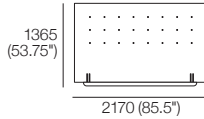

K I N G

DT2021 237 ASJA V2

kingliving.com

Serenade Storage Bed

Serenade Storage Bed

King-SG

Bedbase: Timber Veneer

Bedhead: Fabric

Mattress Area:

1835 (72.25") x 1900 (74.75")

Bedhead Grand
Front | Rear

Bedhead Standard
Front | Rear

Upholstery:
STD (Fabric and Tricot); or
DLX (Fabric)

King-SG

Bedbase: Timber Veneer

Bedhead: Leather