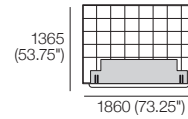

Mattress Area:

1835 (72.25") x 1900 (74.75")

Bedhead Grand
Front | Rear

Bedhead Standard
Front | Rear

Upholstery:
STD (Leather and Tricot)

Queen-SG

Bedbase: Timber Veneer

Bedhead: Fabric

Mattress Area:

1525 (60") x 1900 (74.75")

Bedhead Grand
Front | Rear

Bedhead Standard
Front | Rear

Upholstery:
STD (Fabric and Tricot); or
DLX (Fabric)

Queen-SG

Bedbase: Timber Veneer

Bedhead: Leather

Mattress Area:

1525 (60") x 1900 (74.75")

Bedhead Grand
Front | Rear

Bedhead Standard
Front | Rear

Upholstery:
STD (Leather and Tricot)

Effective July 2023. Mattress sold separately. SleepPlus Mattresses fit to size on all King Living Beds. Bed & Mattress sizes comparable in country or region as indicated: Australia (AU) | New Zealand (NZ) | North America (NA / US) | Asia (SG). Mattress Area dimensions provided for compatibility check. Storage Beds: Mattress Weight Range & Gas Strut Recommendation by country or region as indicated. Leather detail indicated. Upholstery options may include tricot. Deluxe upholstery option available for fabric only. King Living has a policy of continuous improvement, changes to products and specifications may be made without prior notice. Images and drawings are representative of design only. Accessories not included.

Serenade Storage Bed

SuperSingle-SG

Bedbase: Timber Veneer
 Bedhead: Fabric
 Mattress Area:
 1055 (41.5") x 1900 (74.75")

SuperSingle-SG

Bedbase: Timber Veneer
 Bedhead: Leather
 Mattress Area:
 1055 (41.5") x 1900 (74.75")