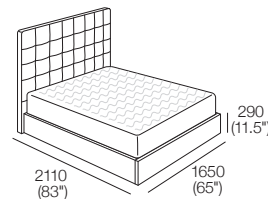

Mattress Area:

1835 (72.25") x 1900 (74.75")

Bedhead Grand
Front | Rear

Bedhead Standard
Front | Rear

Upholstery:
STD (Leather and Tricot)

Queen-SG

Bedbase: Timber Veneer

Bedhead: Fabric

Mattress Area:

1525 (60") x 1900 (74.75")

Bedhead Grand
Front | Rear

Bedhead Standard
Front | Rear

Upholstery:
STD (Fabric and Tricot); or
DLX (Fabric)

Queen-SG

Bedbase: Timber Veneer

Bedhead: Leather

Mattress Area:

1525 (60") x 1900 (74.75")

Bedhead Grand
Front | Rear

Bedhead Standard
Front | Rear

Upholstery:
STD (Leather and Tricot)

Effective July 2023. Mattress sold separately. SleepPlus Mattresses fit to size on all King Living Beds. Bed & Mattress sizes comparable in country or region as indicated: Australia (AU) | New Zealand (NZ) | North America (NA / US) | Asia (SG). Mattress Area dimensions provided for compatibility check. Storage Beds: Mattress Weight Range & Gas Strut Recommendation by country or region as indicated. Leather detail indicated. Upholstery options may include tricot. Deluxe upholstery option available for fabric only. King Living has a policy of continuous improvement, changes to products and specifications may be made without prior notice. Images and drawings are representative of design only. Accessories not included.

Serenade Storage Bed

SuperSingle-SG

Bedbase: Timber Veneer
 Bedhead: Fabric
 Mattress Area:
 1055 (41.5") x 1900 (74.75")

SuperSingle-SG

Bedbase: Timber Veneer
 Bedhead: Leather
 Mattress Area:
 1055 (41.5") x 1900 (74.75")