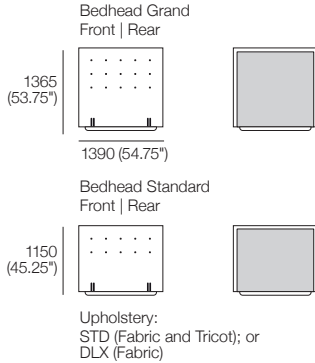

Mattress Area:

1835 (72.25") x 1900 (74.75")

Bedhead Grand
Front | Rear

Bedhead Standard
Front | Rear

Upholstery:
STD (Fabric and Tricot); or
DLX (Fabric)

King-SG

Bedbase: Timber Veneer

Bedhead: Leather

Mattress Area:

1525 (60") x 1900 (74.75")

Bedhead Grand
Front | Rear

Bedhead Standard
Front | Rear

Upholstery:
STD (Fabric and Tricot); or
DLX (Fabric)

Queen-SG

Bedbase: Timber Veneer

Bedhead: Leather

Mattress Area:

1525 (60") x 1900 (74.75")

Bedhead Grand
Front | Rear

Bedhead Standard
Front | Rear

Upholstery:
STD (Leather and Tricot)

Effective July 2023. Mattress sold separately. SleepPlus Mattresses fit to size on all King Living Beds. Bed & Mattress sizes comparable in country or region as indicated: Australia (AU) | New Zealand (NZ) | North America (NA / US) | Asia (SG). Mattress Area dimensions provided for compatibility check. Storage Beds: Mattress Weight Range & Gas Strut Recommendation by country or region as indicated. Leather detail indicated. Upholstery options may include tricot. Deluxe upholstery option available for fabric only. King Living has a policy of continuous improvement, changes to products and specifications may be made without prior notice. Images and drawings are representative of design only. Accessories not included.

Serenade Storage Bed

SuperSingle-SG

Bedbase: Timber Veneer
 Bedhead: Fabric
 Mattress Area:
 1055 (41.5") x 1900 (74.75")

SuperSingle-SG

Bedbase: Timber Veneer
 Bedhead: Leather
 Mattress Area:
 1055 (41.5") x 1900 (74.75")