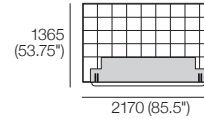

Mattress Area:

1835 (72.25") x 1900 (74.75")

Bedhead Grand
Front | Rear

Bedhead Standard
Front | Rear

Upholstery:
STD (Fabric and Tricot); or
DLX (Fabric)

King-SG

Bedbase: Timber Veneer

Bedhead: Leather

Mattress Area:

1835 (72.25") x 1900 (74.75")

Bedhead Grand
Front | Rear

Bedhead Standard
Front | Rear

Upholstery:
STD (Leather and Tricot)

Queen-SG

Bedbase: Timber Veneer

Bedhead: Fabric

Mattress Area:

1525 (60") x 1900 (74.75")

Bedhead Grand
Front | Rear

Bedhead Standard
Front | Rear

Upholstery:
STD (Fabric and Tricot); or
DLX (Fabric)

Queen-SG

Bedbase: Timber Veneer

Bedhead: Leather