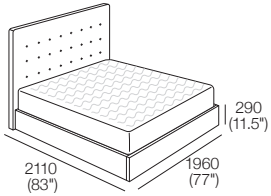

K I N G

DT2021 237 ASJA V2

kingliving.com

Serenade Storage Bed

Serenade Storage Bed

King-SG

Bedbase: Timber Veneer

Bedhead: Fabric

Mattress Area:

1835 (72.25") x 1900 (74.75")

Bedhead Grand
Front | Rear

Bedhead Standard
Front | Rear

Upholstery:
STD (Fabric and Tricot); or
DLX (Fabric)

King-SG

Bedbase: Timber Veneer

Bedhead: Leather

Mattress Area:

1835 (72.25") x 1900 (74.75")

Bedhead Grand
Front | Rear

Bedhead Standard
Front | Rear

Upholstery:
STD (Leather and Tricot)

Queen-SG

Bedbase: Timber Veneer

Bedhead: Fabric

Mattress Area:

1525 (60") x 1900 (74.75")

Bedhead Grand
Front | Rear

Bedhead Standard
Front | Rear

Upholstery:
STD (Fabric and Tricot); or
DLX (Fabric)

Queen-SG

Bedbase: Timber Veneer

Bedhead: Leather