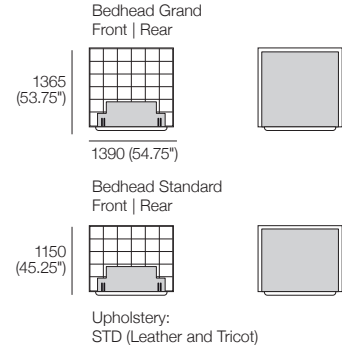

Mattress Area:

1525 (60") x 1900 (74.75")

Bedhead Grand
Front | Rear

Bedhead Standard
Front | Rear

Upholstery:
STD (Fabric and Tricot); or
DLX (Fabric)

Queen-SG

Bedbase: Timber Veneer

Bedhead: Leather

Mattress Area:

1525 (60") x 1900 (74.75")

Bedhead Grand
Front | Rear

Bedhead Standard
Front | Rear

Upholstery:
STD (Leather and Tricot)

Effective July 2023. Mattress sold separately. SleepPlus Mattresses fit to size on all King Living Beds. Bed & Mattress sizes comparable in country or region as indicated: Australia (AU) | New Zealand (NZ) | North America (NA / US) | Asia (SG). Mattress Area dimensions provided for compatibility check. Storage Beds: Mattress Weight Range & Gas Strut Recommendation by country or region as indicated. Leather detail indicated. Upholstery options may include tricot. Deluxe upholstery option available for fabric only. King Living has a policy of continuous improvement, changes to products and specifications may be made without prior notice. Images and drawings are representative of design only. Accessories not included.

Serenade Storage Bed

SuperSingle-SG

Bedbase: Timber Veneer
 Bedhead: Fabric
 Mattress Area:
 1055 (41.5") x 1900 (74.75")

SuperSingle-SG

Bedbase: Timber Veneer
 Bedhead: Leather
 Mattress Area:
 1055 (41.5") x 1900 (74.75")

Accessing Storage | Bed-making

Storage
 Bedbase encloses a generous storage compartment.

Storage Access
 Engineered Steel Frame opens easily to access storage.

Bed-making
 Engineered Steel Frame lifts further into the bed-making position and extends past the Bedbase.