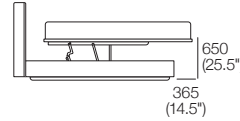

Bed-making
Engineered Steel Frame lifts further into the bed-making position and extends past the Bedbase.