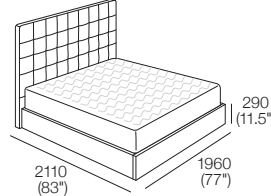

Mattress Area:

1835 (72.25") x 1900 (74.75")

Bedhead Grand
Front | Rear

Bedhead Standard
Front | Rear

Upholstery:
STD (Fabric and Tricot); or
DLX (Fabric)

King-SG

Bedbase: Timber Veneer

Bedhead: Leather

Mattress Area:

1835 (72.25") x 1900 (74.75")

Bedhead Grand
Front | Rear

Bedhead Standard
Front | Rear

Upholstery:
STD (Leather and Tricot)

Queen-SG

Bedbase: Timber Veneer

Bedhead: Fabric

Mattress Area:

1525 (60") x 1900 (74.75")

Bedhead Grand
Front | Rear

Bedhead Standard
Front | Rear

Upholstery:
STD (Fabric and Tricot); or
DLX (Fabric)

Queen-SG

Bedbase: Timber Veneer

Bedhead: Leather

Mattress Area:

1525 (60") x 1900 (74.75")

Bedhead Grand
Front | Rear

Bedhead Standard
Front | Rear

Upholstery:
STD (Leather and Tricot)

Effective July 2023. Mattress sold separately. SleepPlus Mattresses fit to size on all King Living Beds. Bed & Mattress sizes comparable in country or region as indicated: Australia (AU) | New Zealand (NZ) | North America (NA / US) | Asia (SG). Mattress Area dimensions provided for compatibility check. Storage Beds: Mattress Weight Range & Gas Strut Recommendation by country or region as indicated. Leather detail indicated. Upholstery options may include tricot. Deluxe upholstery option available for fabric only. King Living has a policy of continuous improvement, changes to products and specifications may be made without prior notice. Images and drawings are representative of design only. Accessories not included.