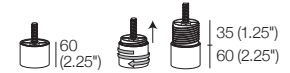

Length: 2030 (80")

Mattress Area:

1071 (42") x 1916 (75.5")

STD Adjustable Legs

Effective July 2023. Use Magic Joiner M95. Mattress sold separately. SleepPlus Mattresses fit to size on all King Living Beds. Bed & Mattress sizes comparable in country or region as indicated: Australia (AU) | New Zealand (NZ) | North America (NA / US) | Asia (SG). Mattress Area dimensions provided for compatibility check. SleepPlus Mattress Components are not interchangeable and are not sold separately. *Optional SleepPlus Mattress Components (FlexMat, Fit Covers) are compatible with 6000, 8000, 9008 Mattresses and sold separately. King Living has a policy of continuous improvement, changes to products and specifications may be made without prior notice. Images and drawings are representative of design only. Accessories not included.