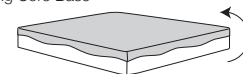

Hybrid – Memory Foam + Latex

Latex – Natural Support

Premium Firm – Firm Support

FlexMat SleepPlus 6000 | 8000 | 9008

Optional* FlexMat can be positioned beneath the Comfort Layer on one side of the mattress to provide even firmer support.

Air Mesh Cover SleepPlus 6000 | 8000 | 9008

Removable mesh cover promotes air circulation and breathability.

KingFlex Support Base SleepPlus 6000

Reversible STD KingCell Pocket Spring Core Base for softer or firmer support

KingFlex Support SleepPlus 8000

Reversible Optimal KingCell Pocket Spring Core Base for softer or firmer support

KingFlex Support SleepPlus 9008

Dual Reversible KingCell Pocket Spring Core Base for softer or firmer support