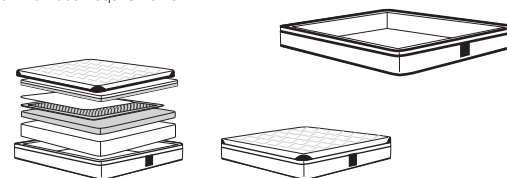

Premium Firm – Firm Support

Comfort Layer SleepPlus 8000

90mm (3.5") reversible layer for softer or firmer support.

Comfort Layer Options:

Memory Foam – Contoured Support

Hybrid – Memory Foam + Latex

Latex – Natural Support

Premium Firm – Firm Support

Comfort Layer SleepPlus 9008

110mm (4.25") reversible layer for softer or firmer support.

Comfort Layer Options:

Memory Foam – Contoured Support

Hybrid – Memory Foam + Latex

Latex – Natural Support

Premium Firm – Firm Support

FlexMat SleepPlus 6000 | 8000 | 9008

Optional* FlexMat can be positioned beneath the Comfort Layer on one side of the mattress to provide even firmer support.

Air Mesh Cover SleepPlus 6000 | 8000 | 9008

Removable mesh cover promotes air circulation and breathability.

KingFlex Support Base SleepPlus 6000

Reversible STD KingCell Pocket Spring Core Base for softer or firmer support

KingFlex Support SleepPlus 8000

Reversible Optimal KingCell Pocket Spring Core Base for softer or firmer support

KingFlex Support SleepPlus 9008

Dual Reversible KingCell Pocket Spring Core Base for softer or firmer support

Full length coils and firmer shorter coils for a unique sleeping experience

Uniflex Support SleepPlus 6000 | 8000 | 9008

Uniflex Edge Support System maximises usable sleep surface whilst providing lateral support for modular components.

Allows flexibility to adjust, clean, or replace components to suit individual requirements.