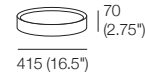

S High

Bongo Tray Accessory (Timber Veneer)

Standard

Medium

High

Large

Otto Range

Cube

Top View

Side View

Large Cube

Top View

Side View