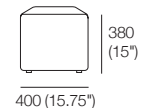

S High

Bongo Tray Accessory (Timber Veneer)

Standard

Medium

High

Large

Otto Range

Cube

Top View

Side View

Large Cube

Top View

Side View