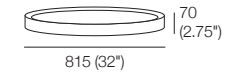

S High

Bongo Tray Accessory (Timber Veneer)

Standard

Medium

High

Large

Otto Range

Cube

Top View

Side View

Large Cube

Top View

Side View