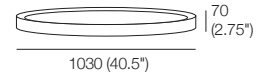

S High

Bongo Tray Accessory (Timber Veneer)

Standard

Medium

High

Large

Otto Range

Cube

Top View

Side View

Large Cube

Top View

Side View