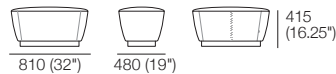

Ottoman Oblong