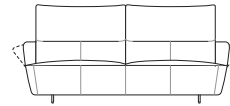

# Fleur

**Fleur Chair/Sofa** Side View  
Backrest Down

**Lounge Chair** Front View  
Backrest Down

**2 Seater** Front View  
Backrest Down

**2.5 Seater** Front View  
Backrest Down

**3 Seater** Front View  
Backrest Down

**Fleur Chair/Sofa** Side View  
Backrest Upright\*

**Lounge Chair** Front View  
Backrest Upright

**2 Seater** Front View  
Backrest Upright

**2.5 Seater** Front View  
Backrest Upright

**3 Seater** Front View  
Backrest Upright

**Lounge Chair** Top View  
Swivel 180°

**Lounge Chair** Rear View  
Backrest Down

**2 Seater** Rear View  
Backrest Down

**2.5 Seater** Rear View  
Backrest Down

**3 Seater** Rear View  
Backrest Down

**Ottoman Bench**

**Ottoman Oblong**

**Ottoman Round High**

**Fleur Legs**  
Leg 610 – Sofas

Leg 380 – Ottoman Bench

Effective February 2021. \*90mm (3.5") between rear of sofa & wall allows full comfort of backrest in upright position. Leather stitching detail indicated. As King Living has a policy of continuous improvement, changes to products and specifications may be made without prior notice. Images and drawings are representative of design only. Accessories not included.