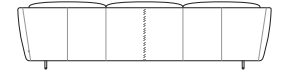

# Fleur

**Fleur Chair/Sofa** Side View  
Backrest Down

**Lounge Chair** Front View  
Backrest Down

**2 Seater** Front View  
Backrest Down

**2.5 Seater** Front View  
Backrest Down

**3 Seater** Front View  
Backrest Down

**Fleur Chair/Sofa** Side View  
Backrest Upright\*

**Lounge Chair** Front View  
Backrest Upright

**2 Seater** Front View  
Backrest Upright

**2.5 Seater** Front View  
Backrest Upright

**3 Seater** Front View  
Backrest Upright

**Lounge Chair** Top View  
Swivel 180°

**Lounge Chair** Rear View  
Backrest Down

**2 Seater** Rear View  
Backrest Down

**2.5 Seater** Rear View  
Backrest Down

**3 Seater** Rear View  
Backrest Down

**Ottoman Bench**

**Ottoman Oblong**

**Ottoman Round High**

**Fleur Legs**  
Leg 610 – Sofas

Leg 380 – Ottoman Bench

Effective February 2021. \*90mm (3.5") between rear of sofa & wall allows full comfort of backrest in upright position. Leather stitching detail indicated. As King Living has a policy of continuous improvement, changes to products and specifications may be made without prior notice. Images and drawings are representative of design only. Accessories not included.