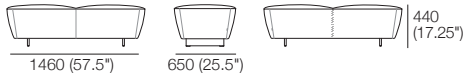

# Fleur

**Fleur Chair/Sofa** Side View  
Backrest Down

**Lounge Chair** Front View  
Backrest Down

**2 Seater** Front View  
Backrest Down

**2.5 Seater** Front View  
Backrest Down

**3 Seater** Front View  
Backrest Down

**Fleur Chair/Sofa** Side View  
Backrest Upright\*

**Lounge Chair** Front View  
Backrest Upright

**2 Seater** Front View  
Backrest Upright

**2.5 Seater** Front View  
Backrest Upright

**3 Seater** Front View  
Backrest Upright

**Lounge Chair** Top View  
Swivel 180°

**Lounge Chair** Rear View  
Backrest Down

**2 Seater** Rear View  
Backrest Down

**2.5 Seater** Rear View  
Backrest Down

**3 Seater** Rear View  
Backrest Down

**Ottoman Bench**

**Ottoman Oblong**

**Ottoman Round High**

**Fleur Legs**  
Leg 610 – Sofas

Leg 380 – Ottoman Bench

Effective February 2021. \*90mm (3.5") between rear of sofa & wall allows full comfort of backrest in upright position. Leather stitching detail indicated. As King Living has a policy of continuous improvement, changes to products and specifications may be made without prior notice. Images and drawings are representative of design only. Accessories not included.