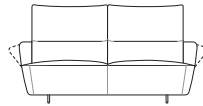

# Fleur

**Fleur Chair/Sofa** Side View  
Backrest Down

**Lounge Chair** Front View  
Backrest Down

**2 Seater** Front View  
Backrest Down

**2.5 Seater** Front View  
Backrest Down

**3 Seater** Front View  
Backrest Down

**Fleur Chair/Sofa** Side View  
Backrest Upright\*

**Lounge Chair** Front View  
Backrest Upright

**2 Seater** Front View  
Backrest Upright

**2.5 Seater** Front View  
Backrest Upright

**3 Seater** Front View  
Backrest Upright

**Lounge Chair** Top View  
Swivel 180°

**Lounge Chair** Rear View  
Backrest Down

**2 Seater** Rear View  
Backrest Down

**2.5 Seater** Rear View  
Backrest Down

**3 Seater** Rear View  
Backrest Down

**Ottoman Bench**

**Ottoman Oblong**

**Ottoman Round High**

**Fleur Legs**  
Leg 610 – Sofas

Leg 380 – Ottoman Bench

Effective February 2021. \*90mm (3.5") between rear of sofa & wall allows full comfort of backrest in upright position. Leather stitching detail indicated. As King Living has a policy of continuous improvement, changes to products and specifications may be made without prior notice. Images and drawings are representative of design only. Accessories not included.