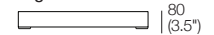

Fleur Legs
Leg 610 – Sofas