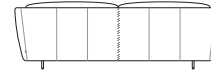

# Fleur

**Fleur Chair/Sofa** Side View  
Backrest Down

**Lounge Chair** Front View  
Backrest Down

**2 Seater** Front View  
Backrest Down

**2.5 Seater** Front View  
Backrest Down

**3 Seater** Front View  
Backrest Down

**Fleur Chair/Sofa** Side View  
Backrest Upright\*

**Lounge Chair** Front View  
Backrest Upright

**2 Seater** Front View  
Backrest Upright

**2.5 Seater** Front View  
Backrest Upright

**3 Seater** Front View  
Backrest Upright

**Lounge Chair** Top View  
Swivel 180°

**Lounge Chair** Rear View  
Backrest Down

**2 Seater** Rear View  
Backrest Down

**2.5 Seater** Rear View  
Backrest Down

**3 Seater** Rear View  
Backrest Down

**Ottoman Bench**

**Ottoman Oblong**

**Ottoman Round High**

**Fleur Legs**  
Leg 610 – Sofas

Leg 380 – Ottoman Bench

Effective February 2021. \*90mm (3.5") between rear of sofa & wall allows full comfort of backrest in upright position. Leather stitching detail indicated. As King Living has a policy of continuous improvement, changes to products and specifications may be made without prior notice. Images and drawings are representative of design only. Accessories not included.