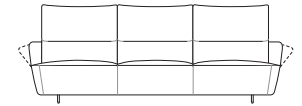

# Fleur

**Fleur Chair/Sofa** Side View  
Backrest Down

**Lounge Chair** Front View  
Backrest Down

**2 Seater** Front View  
Backrest Down

**2.5 Seater** Front View  
Backrest Down

**3 Seater** Front View  
Backrest Down

**Fleur Chair/Sofa** Side View  
Backrest Upright\*

**Lounge Chair** Front View  
Backrest Upright

**2 Seater** Front View  
Backrest Upright

**2.5 Seater** Front View  
Backrest Upright

**3 Seater** Front View  
Backrest Upright

**Lounge Chair** Top View  
Swivel 180°

**Lounge Chair** Rear View  
Backrest Down

**2 Seater** Rear View  
Backrest Down

**2.5 Seater** Rear View  
Backrest Down

**3 Seater** Rear View  
Backrest Down

**Ottoman Bench**

**Ottoman Oblong**

**Ottoman Round High**

**Fleur Legs**  
Leg 610 – Sofas

Leg 380 – Ottoman Bench

Effective February 2021. \*90mm (3.5") between rear of sofa & wall allows full comfort of backrest in upright position. Leather stitching detail indicated. As King Living has a policy of continuous improvement, changes to products and specifications may be made without prior notice. Images and drawings are representative of design only. Accessories not included.