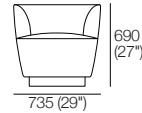

2.5 Seater

3 Seater

Lounge Chair
Front : Backrest Down

Top View : Swivel

Tub Chair
Side

Front

Top View : Swivel

Ottoman Bench
Front

Side

Ottoman Oblong
Front

Side

Ottoman Round High
Front

Side

Effective October 2021. Magic Joiner M95. *90mm (3.5") between rear of sofa & wall allows full comfort of backrest in upright position. Leather stitching detail indicated. As King Living has a policy of continuous improvement, changes to products and specifications may be made without prior notice. Images and drawings are representative of design only. Accessories not included.

Lounge Chair

2 Seater

2.5 Seater

3 Seater

Ottoman Bench

Ottoman Oblong

Ottoman Round High

Effective October 2021. Magic Joiner M95. *90mm (3.5") between rear of sofa & wall allows full comfort of backrest in upright position. Leather stitching detail indicated. As King Living has a policy of continuous improvement, changes to products and specifications may be made without prior notice. Images and drawings are representative of design only. Accessories not included.