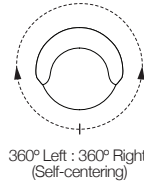

2.5 Seater

3 Seater

Lounge Chair
Front : Backrest Down

Top View : Swivel

Tub Chair
Side

Front

Top View : Swivel

Ottoman Bench
Front

Side

Ottoman Oblong
Front

Side

Ottoman Round High
Front

Side

Effective October 2021. Magic Joiner M95. *90mm (3.5") between rear of sofa & wall allows full comfort of backrest in upright position. Leather stitching detail indicated. As King Living has a policy of continuous improvement, changes to products and specifications may be made without prior notice. Images and drawings are representative of design only. Accessories not included.

Fleur Fixed Chaise

Fixed Chaise RH

Top : Right-Hand Chaise

Fixed Chaise LH

Top : Left-Hand Chaise

Fleur

Rear Detail : Stitching

Tub Chair

Lounge Chair

2 Seater

2.5 Seater

3 Seater

Ottoman Bench

Ottoman Oblong

Ottoman Round High

Effective October 2021. Magic Joiner M95. *90mm (3.5") between rear of sofa & wall allows full comfort of backrest in upright position. Leather stitching detail indicated. As King Living has a policy of continuous improvement, changes to products and specifications may be made without prior notice. Images and drawings are representative of design only. Accessories not included.