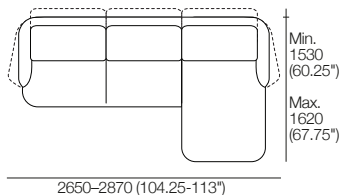

2.5 Seater

3 Seater

Lounge Chair
Front : Backrest Down

Top View : Swivel

Tub Chair
Side

Front

Top View : Swivel

Ottoman Bench
Front

Side

Ottoman Oblong
Front

Side

Ottoman Round High
Front

Side

Effective October 2021. Magic Joiner M95. *90mm (3.5") between rear of sofa & wall allows full comfort of backrest in upright position. Leather stitching detail indicated. As King Living has a policy of continuous improvement, changes to products and specifications may be made without prior notice. Images and drawings are representative of design only. Accessories not included.

Fleur Fixed Chaise

Fixed Chaise RH

Top : Right-Hand Chaise

Fixed Chaise LH

Top : Left-Hand Chaise

Fleur

Rear Detail : Stitching

Tub Chair

Lounge Chair

2 Seater

2.5 Seater

3 Seater

Ottoman Bench

Ottoman Oblong

Ottoman Round High

Effective October 2021. Magic Joiner M95. *90mm (3.5") between rear of sofa & wall allows full comfort of backrest in upright position. Leather stitching detail indicated. As King Living has a policy of continuous improvement, changes to products and specifications may be made without prior notice. Images and drawings are representative of design only. Accessories not included.