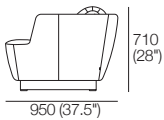

K I N G

DT2022068-V1

kingliving.com

Fleur

Fleur Lounge Chair : Sofas : Ottomans

Sofa : Lounge Chair
Side : Backrest Down

Sofa : Lounge Chair
Side : Backrest Up*

2 Seater

2.5 Seater

3 Seater

Lounge Chair
Front : Backrest Down

Top View : Swivel

Tub Chair
Side

Front

Top View : Swivel

Ottoman Bench
Front

Side

Ottoman Oblong
Front

Side

Ottoman Round High
Front

Side

Effective October 2021. Magic Joiner M95. *90mm (3.5") between rear of sofa & wall allows full comfort of backrest in upright position. Leather stitching detail indicated. As King Living has a policy of continuous improvement, changes to products and specifications may be made without prior notice. Images and drawings are representative of design only. Accessories not included.