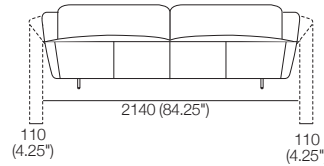

K I N G

DT2022068-V1

kingliving.com

Fleur

Fleur Lounge Chair : Sofas : Ottomans

Sofa : Lounge Chair
Side : Backrest Down

Sofa : Lounge Chair
Side : Backrest Up*

2 Seater

2.5 Seater

3 Seater

Lounge Chair
Front : Backrest Down

Top View : Swivel

Tub Chair
Side

Front

Top View : Swivel

Ottoman Bench
Front

Side

Ottoman Oblong
Front

Side

Ottoman Round High
Front

Side

Effective October 2021. Magic Joiner M95. *90mm (3.5") between rear of sofa & wall allows full comfort of backrest in upright position. Leather stitching detail indicated. As King Living has a policy of continuous improvement, changes to products and specifications may be made without prior notice. Images and drawings are representative of design only. Accessories not included.

Lounge Chair

2 Seater

2.5 Seater

3 Seater

Ottoman Bench

Ottoman Oblong

Ottoman Round High

Effective October 2021. Magic Joiner M95. *90mm (3.5") between rear of sofa & wall allows full comfort of backrest in upright position. Leather stitching detail indicated. As King Living has a policy of continuous improvement, changes to products and specifications may be made without prior notice. Images and drawings are representative of design only. Accessories not included.