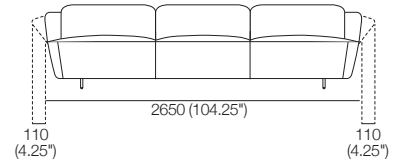

K I N G

DT2022068-V1

kingliving.com

Fleur

Fleur Lounge Chair : Sofas : Ottomans

Sofa : Lounge Chair
Side : Backrest Down

Sofa : Lounge Chair
Side : Backrest Up*

2 Seater

2.5 Seater

3 Seater

Lounge Chair
Front : Backrest Down

Top View : Swivel

Tub Chair
Side

Front

Top View : Swivel

Ottoman Bench
Front

Side

Ottoman Oblong
Front

Side

Ottoman Round High
Front

Side

Effective October 2021. Magic Joiner M95. *90mm (3.5") between rear of sofa & wall allows full comfort of backrest in upright position. Leather stitching detail indicated. As King Living has a policy of continuous improvement, changes to products and specifications may be made without prior notice. Images and drawings are representative of design only. Accessories not included.

Lounge Chair

2 Seater

2.5 Seater

3 Seater

Ottoman Bench

Ottoman Oblong

Ottoman Round High

Effective October 2021. Magic Joiner M95. *90mm (3.5") between rear of sofa & wall allows full comfort of backrest in upright position. Leather stitching detail indicated. As King Living has a policy of continuous improvement, changes to products and specifications may be made without prior notice. Images and drawings are representative of design only. Accessories not included.