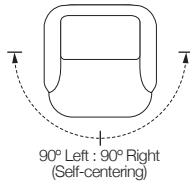

2.5 Seater

3 Seater

Lounge Chair
Front : Backrest Down

Top View : Swivel

Tub Chair
Side

Front

Top View : Swivel

Ottoman Bench
Front

Side

Ottoman Oblong
Front

Side

Ottoman Round High
Front

Side

Effective October 2021. Magic Joiner M95. *90mm (3.5") between rear of sofa & wall allows full comfort of backrest in upright position. Leather stitching detail indicated. As King Living has a policy of continuous improvement, changes to products and specifications may be made without prior notice. Images and drawings are representative of design only. Accessories not included.

Lounge Chair

2 Seater

2.5 Seater

3 Seater

Ottoman Bench

Ottoman Oblong

Ottoman Round High

Effective October 2021. Magic Joiner M95. *90mm (3.5") between rear of sofa & wall allows full comfort of backrest in upright position. Leather stitching detail indicated. As King Living has a policy of continuous improvement, changes to products and specifications may be made without prior notice. Images and drawings are representative of design only. Accessories not included.