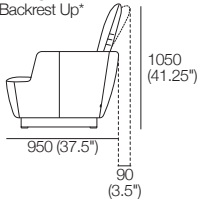

K I N G

DT2022068-V1

kingliving.com

Fleur

Fleur Lounge Chair : Sofas : Ottomans

Sofa : Lounge Chair
Side : Backrest Down

Sofa : Lounge Chair
Side : Backrest Up*

2 Seater

2.5 Seater

3 Seater

Lounge Chair
Front : Backrest Down

Top View : Swivel

Tub Chair
Side

Front

Top View : Swivel

Ottoman Bench
Front

Side

Ottoman Oblong
Front

Side

Ottoman Round High
Front

Side

Effective October 2021. Magic Joiner M95. *90mm (3.5") between rear of sofa & wall allows full comfort of backrest in upright position. Leather stitching detail indicated. As King Living has a policy of continuous improvement, changes to products and specifications may be made without prior notice. Images and drawings are representative of design only. Accessories not included.

Lounge Chair

2 Seater

2.5 Seater

3 Seater

Ottoman Bench

Ottoman Oblong

Ottoman Round High

Effective October 2021. Magic Joiner M95. *90mm (3.5") between rear of sofa & wall allows full comfort of backrest in upright position. Leather stitching detail indicated. As King Living has a policy of continuous improvement, changes to products and specifications may be made without prior notice. Images and drawings are representative of design only. Accessories not included.