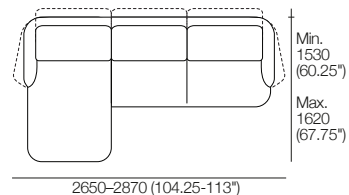

Side

Ottoman Oblong
Front

Side

Ottoman Round High
Front

Side

Effective October 2021. Magic Joiner M95. *90mm (3.5") between rear of sofa & wall allows full comfort of backrest in upright position. Leather stitching detail indicated. As King Living has a policy of continuous improvement, changes to products and specifications may be made without prior notice. Images and drawings are representative of design only. Accessories not included.

Fleur Fixed Chaise

Fixed Chaise RH

Top : Right-Hand Chaise

Fixed Chaise LH

Top : Left-Hand Chaise

Fleur

Rear Detail : Stitching

Tub Chair

Lounge Chair

2 Seater

2.5 Seater

3 Seater

Ottoman Bench

Ottoman Oblong

Ottoman Round High

Effective October 2021. Magic Joiner M95. *90mm (3.5") between rear of sofa & wall allows full comfort of backrest in upright position. Leather stitching detail indicated. As King Living has a policy of continuous improvement, changes to products and specifications may be made without prior notice. Images and drawings are representative of design only. Accessories not included.