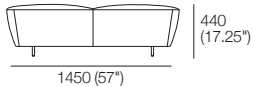

K I N G

DT2022068-V1

kingliving.com

Fleur

Fleur Lounge Chair : Sofas : Ottomans

Sofa : Lounge Chair
Side : Backrest Down

Sofa : Lounge Chair
Side : Backrest Up*

2 Seater

2.5 Seater

3 Seater

Lounge Chair
Front : Backrest Down

Top View : Swivel

Tub Chair
Side

Front

Top View : Swivel

Ottoman Bench
Front

Side

Ottoman Oblong
Front

Side

Ottoman Round High
Front

Side

Effective October 2021. Magic Joiner M95. *90mm (3.5") between rear of sofa & wall allows full comfort of backrest in upright position. Leather stitching detail indicated. As King Living has a policy of continuous improvement, changes to products and specifications may be made without prior notice. Images and drawings are representative of design only. Accessories not included.