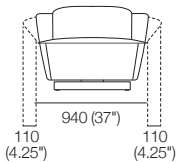

2.5 Seater

3 Seater

Lounge Chair
Front : Backrest Down

Top View : Swivel

Tub Chair
Side

Front

Top View : Swivel

Ottoman Bench
Front

Side

Ottoman Oblong
Front

Side

Ottoman Round High
Front

Side

Effective October 2021. Magic Joiner M95. *90mm (3.5") between rear of sofa & wall allows full comfort of backrest in upright position. Leather stitching detail indicated. As King Living has a policy of continuous improvement, changes to products and specifications may be made without prior notice. Images and drawings are representative of design only. Accessories not included.