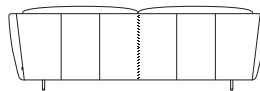

2.5 Seater

3 Seater

Lounge Chair
Front : Backrest Down

Top View : Swivel

Tub Chair
Side

Front

Top View : Swivel

Ottoman Bench
Front

Side

Ottoman Oblong
Front

Side

Ottoman Round High
Front

Side

Effective October 2021. Magic Joiner M95. *90mm (3.5") between rear of sofa & wall allows full comfort of backrest in upright position. Leather stitching detail indicated. As King Living has a policy of continuous improvement, changes to products and specifications may be made without prior notice. Images and drawings are representative of design only. Accessories not included.

Fleur Fixed Chaise

Fixed Chaise RH

Top : Right-Hand Chaise

Fixed Chaise LH

Top : Left-Hand Chaise

Fleur

Rear Detail : Stitching

Tub Chair

Lounge Chair

2 Seater

2.5 Seater

3 Seater

Ottoman Bench

Ottoman Oblong

Ottoman Round High

Effective October 2021. Magic Joiner M95. *90mm (3.5") between rear of sofa & wall allows full comfort of backrest in upright position. Leather stitching detail indicated. As King Living has a policy of continuous improvement, changes to products and specifications may be made without prior notice. Images and drawings are representative of design only. Accessories not included.