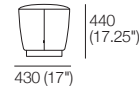

2.5 Seater

3 Seater

Lounge Chair
Front : Backrest Down

Top View : Swivel

Tub Chair
Side

Front

Top View : Swivel

Ottoman Bench
Front

Side

Ottoman Oblong
Front

Side

Ottoman Round High
Front

Side

Effective October 2021. Magic Joiner M95. *90mm (3.5") between rear of sofa & wall allows full comfort of backrest in upright position. Leather stitching detail indicated. As King Living has a policy of continuous improvement, changes to products and specifications may be made without prior notice. Images and drawings are representative of design only. Accessories not included.

Fleur Fixed Chaise

Fixed Chaise RH

Top : Right-Hand Chaise

Fixed Chaise LH

Top : Left-Hand Chaise

Fleur

Rear Detail : Stitching

Tub Chair