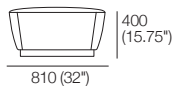

2.5 Seater

3 Seater

Lounge Chair
Front : Backrest Down

Top View : Swivel

Tub Chair
Side

Front

Top View : Swivel

Ottoman Bench
Front

Side

Ottoman Oblong
Front

Side

Ottoman Round High
Front

Side

Effective October 2021. Magic Joiner M95. *90mm (3.5") between rear of sofa & wall allows full comfort of backrest in upright position. Leather stitching detail indicated. As King Living has a policy of continuous improvement, changes to products and specifications may be made without prior notice. Images and drawings are representative of design only. Accessories not included.