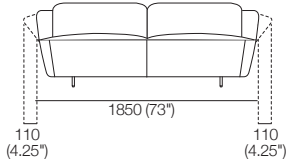

K I N G

DT2022068-V1

kingliving.com

Fleur

Fleur Lounge Chair : Sofas : Ottomans

Sofa : Lounge Chair
Side : Backrest Down

Sofa : Lounge Chair
Side : Backrest Up*

2 Seater

2.5 Seater

3 Seater

Lounge Chair
Front : Backrest Down

Top View : Swivel

Tub Chair
Side

Front

Top View : Swivel

Ottoman Bench
Front

Side

Ottoman Oblong
Front

Side

Ottoman Round High
Front

Side

Effective October 2021. Magic Joiner M95. *90mm (3.5") between rear of sofa & wall allows full comfort of backrest in upright position. Leather stitching detail indicated. As King Living has a policy of continuous improvement, changes to products and specifications may be made without prior notice. Images and drawings are representative of design only. Accessories not included.

Lounge Chair

2 Seater

2.5 Seater

3 Seater

Ottoman Bench

Ottoman Oblong

Ottoman Round High

Effective October 2021. Magic Joiner M95. *90mm (3.5") between rear of sofa & wall allows full comfort of backrest in upright position. Leather stitching detail indicated. As King Living has a policy of continuous improvement, changes to products and specifications may be made without prior notice. Images and drawings are representative of design only. Accessories not included.