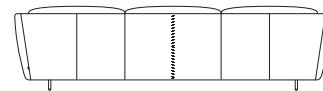

2.5 Seater

3 Seater

Lounge Chair
Front : Backrest Down

Top View : Swivel

Tub Chair
Side

Front

Top View : Swivel

Ottoman Bench
Front

Side

Ottoman Oblong
Front

Side

Ottoman Round High
Front

Side

Effective October 2021. Magic Joiner M95. *90mm (3.5") between rear of sofa & wall allows full comfort of backrest in upright position. Leather stitching detail indicated. As King Living has a policy of continuous improvement, changes to products and specifications may be made without prior notice. Images and drawings are representative of design only. Accessories not included.

Fleur Fixed Chaise

Fixed Chaise RH

Top : Right-Hand Chaise

Fixed Chaise LH

Top : Left-Hand Chaise

Fleur

Rear Detail : Stitching

Tub Chair

Lounge Chair

2 Seater

2.5 Seater

3 Seater

Ottoman Bench

Ottoman Oblong

Ottoman Round High

Effective October 2021. Magic Joiner M95. *90mm (3.5") between rear of sofa & wall allows full comfort of backrest in upright position. Leather stitching detail indicated. As King Living has a policy of continuous improvement, changes to products and specifications may be made without prior notice. Images and drawings are representative of design only. Accessories not included.