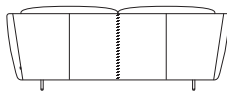

2.5 Seater

3 Seater

Lounge Chair
Front : Backrest Down

Top View : Swivel

Tub Chair
Side

Front

Top View : Swivel

Ottoman Bench
Front

Side

Ottoman Oblong
Front

Side

Ottoman Round High
Front

Side

Effective October 2021. Magic Joiner M95. *90mm (3.5") between rear of sofa & wall allows full comfort of backrest in upright position. Leather stitching detail indicated. As King Living has a policy of continuous improvement, changes to products and specifications may be made without prior notice. Images and drawings are representative of design only. Accessories not included.

Fleur Fixed Chaise

Fixed Chaise RH

Top : Right-Hand Chaise

Fixed Chaise LH

Top : Left-Hand Chaise

Fleur

Rear Detail : Stitching

Tub Chair

Lounge Chair

2 Seater

2.5 Seater

3 Seater

Ottoman Bench

Ottoman Oblong

Ottoman Round High

Effective October 2021. Magic Joiner M95. *90mm (3.5") between rear of sofa & wall allows full comfort of backrest in upright position. Leather stitching detail indicated. As King Living has a policy of continuous improvement, changes to products and specifications may be made without prior notice. Images and drawings are representative of design only. Accessories not included.