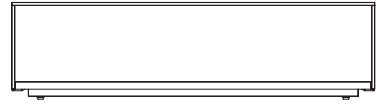

780 (30.75")

Side (Closed)

520 (20.5")

Marble OT 780x780
Marble Base* with Glass Top*
H 310-335 (12.25"-13")

Top

Side (Open)

780 (30.75")

Side (Closed)

780 (30.75")

Marble OT 1200x780
Marble Base* with Glass Top*
H 310-335 (12.25"-13")

Top

Side (Open)

1200 (47.25")

Side (Closed)

780 (30.75")

Timber Base Tables and Ottoman

Timber OT 520x780
Timber Base* with Glass Top*
H 310-335 (12.25"-13")

Top

Side (Open)

780 (30.75")

Side (Closed)

520 (20.5")

Timber OT 780x780
Timber Base* with Glass Top*
H 310-335 (12.25"-13")

Top

Side (Open)

780 (30.75")

Side (Closed)

780 (30.75")

Timber OT 1200x780
Timber Base* with Glass Top*
H 310-335 (12.25"-13")

Top

Side (Open)

1200 (47.25")