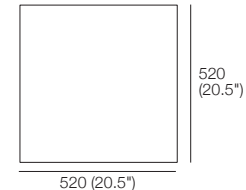

Side (Leather Stitching Detail)