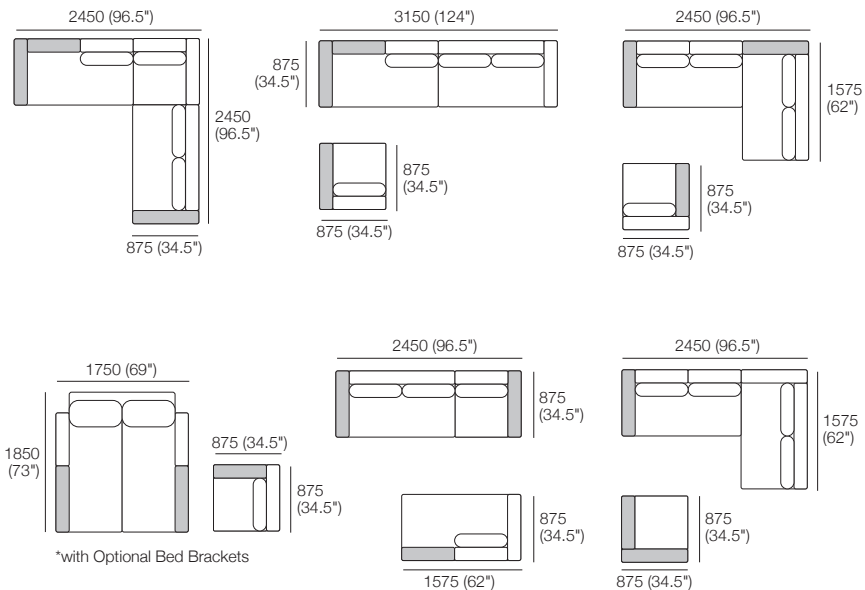

Timber Shelves: 1x T70, 1x T87

Configurations:

Package 1A

Components: 2x P157, 2x C140, 3x B70, 1x A140, 1x A87, 1x A70,

Timber Shelves: 1x T70, 1x T87

Configurations with Optional Chair: 1x Chair 87T

Jasper Metro Packages

Package 1B Configurations:

Components: 2x P157, 2x C140, 3x B70, 1x A140, 2x A87, 2x A70

Configurations:

Package 1B

Components: 2x P157, 2x C140, 3x B70, 1x A140, 2x A87, 2x A70

Configurations with Optional Chair: 1x Chair 87