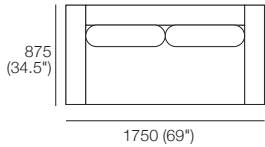

Jasper Metro Packages

Jasper Metro 2 Seater (Arms)

Components: 1x P175, 1x C140, 1x A140, 2x B70, 2x A87