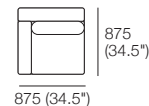

Angled Leg (Optional)

Seat Cushions

D700 (27.5") H180 (7")

Back Cushions

D190 (7.5")

Arms/Backs Upholstered

W175 (7") H270 (10.75")

Timber Veneer Shelves

W175 (7") H270 (10.75")

Bed Brackets

Jasper Metro 2 Seater (Arms):

1x P175, 1x C140,
1x A140, 2x A87

Jasper Metro 3 Seater (Arms):

1x P245, 3x C70, 3x B70,
1x A210, 2x A87

Jasper Metro Chair 87

1x P87, 1x C70, 1x B70,
1x A70, 1x A87