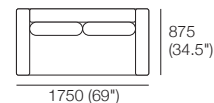

Angled Leg (Optional)

Seat Cushions

D700 (27.5") H180 (7")

Back Cushions

D190 (7.5")

Arms/Backs Upholstered

W175 (7") H270 (10.75")

Timber Veneer Shelves

W175 (7") H270 (10.75")

Bed Brackets

Jasper Metro 2 Seater (Arms):

1x P175, 1x C140,
1x A140, 2x A87

Jasper Metro 3 Seater (Arms):

1x P245, 3x C70, 3x B70,
1x A210, 2x A87

Jasper Metro Chair 87

1x P87, 1x C70, 1x B70,
1x A70, 1x A87