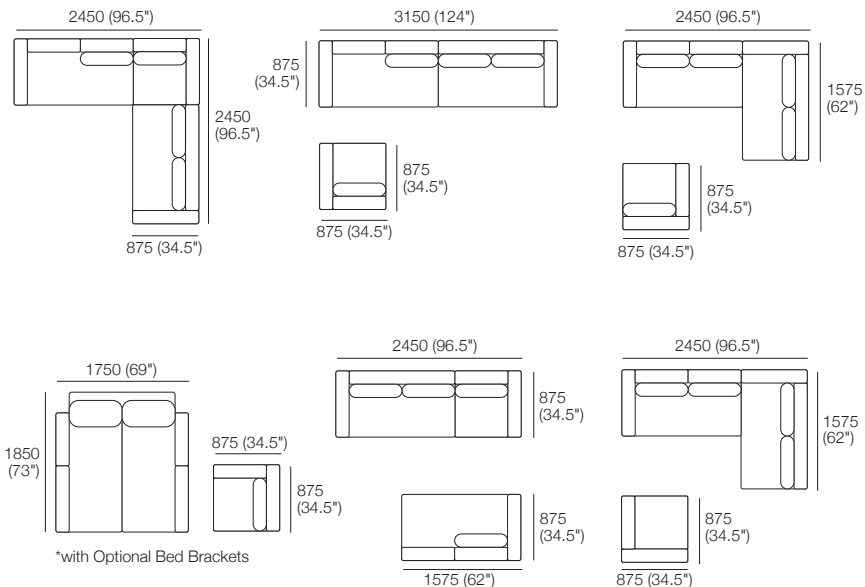

Timber Shelves: 1x T70, 1x T87

Configurations:

Package 1A

Components: 2x P157, 2x C140, 3x B70, 1x A140, 1x A87, 1x A70,

Timber Shelves: 1x T70, 1x T87

Configurations with Optional Chair: 1x Chair 87T

Jasper Metro Packages

Package 1B Configurations:

Components: 2x P157, 2x C140, 3x B70, 1x A140, 2x A87, 2x A70

Configurations:

Package 1B

Components: 2x P157, 2x C140, 3x B70, 1x A140, 2x A87, 2x A70

Configurations with Optional Chair: 1x Chair 87

DT201 6219-SG V4

Effective August 2018. Use Magic Joiner M115. Timber Veneer Shelves available in King Living timber finishes. Bed Brackets not included in packages - price extra. As King Living has a policy of continuous improvement, changes to products and specifications may be made without prior notice. Images and drawings are representative of design only. Accessories not included.