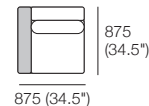

Jasper Metro Chair 87T

1x P87, 1x C70, 1x B70,
1x A70, 1x T87