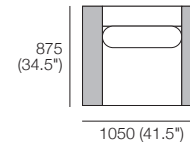

Chair 105T

Components: 1x P105, 1x C70, 1x A70, 2x T87, 1x B70