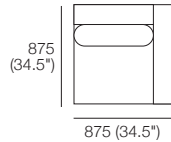

Jasper Metro Chair 87

Components: 1x P87, 1x C70, 1x B70, 1x A70, 1x A87