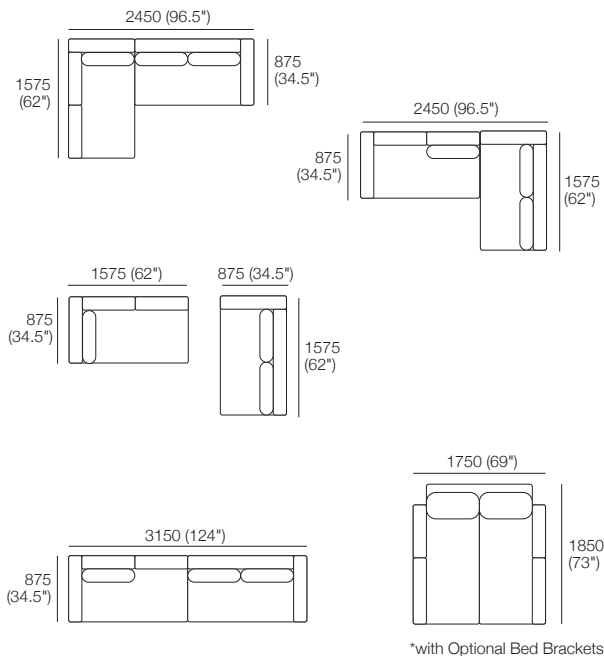

Jasper Metro Packages

Package 1B Configurations:

Components: 2x P157, 2x C140, 3x B70, 1x A140, 2x A87, 2x A70

Configurations: