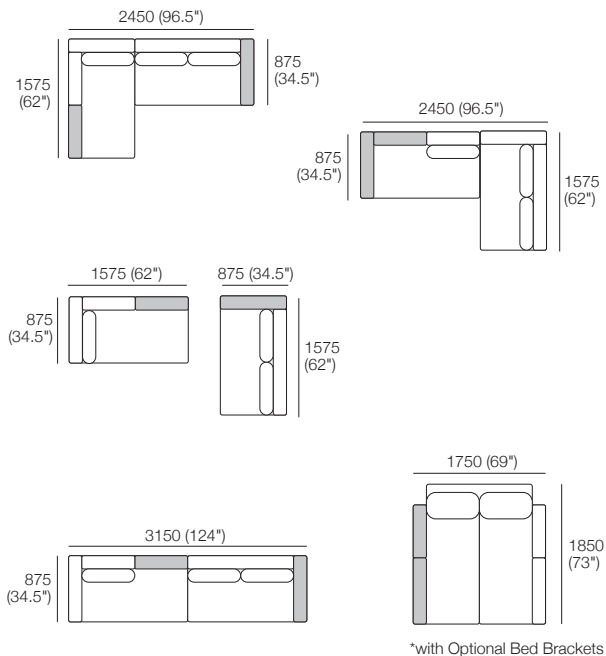

Jasper Metro Chair 87

Components: 1x P87, 1x C70, 1x B70, 1x A70, 1x A87

Chair 105T

Components: 1x P105, 1x C70, 1x A70, 2x T87, 1x B70

Jasper Metro Packages

Package 1A

Components: 2x P157, 2x C140, 3x B70, 1x A140, 1x A87, 1x A70,

Timber Shelves: 1x T70, 1x T87

Configurations:

Package 1A

Components: 2x P157, 2x C140, 3x B70, 1x A140, 1x A87, 1x A70,

Timber Shelves: 1x T70, 1x T87

Configurations with Optional Chair: 1x Chair 87T

Jasper Metro Packages