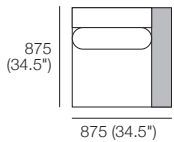

Jasper Metro 2 Seater (Arms)

Components: 1x P175, 1x C140, 1x A140, 2x B70, 2x A87

Jasper Metro 3 Seater (Arms)

Components: 1x P245, 3x C70, 1x A210, 2x A87, 3x B70

Jasper Metro Chair 87T

Components: 1x P87, 1x C70, 1x B70, 1x A70, 1x T87