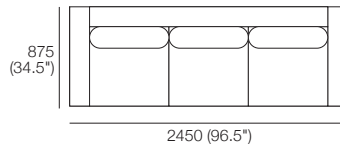

Jasper Metro 3 Seater (Arms)

Components: 1x P245, 3x C70, 1x A210, 2x A87, 3x B70