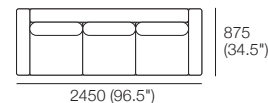

Angled Leg (Optional)

Seat Cushions

D700 (27.5") H180 (7")

Back Cushions

D190 (7.5")

Arms/Backs Upholstered

W175 (7") H270 (10.75")

Timber Veneer Shelves

W175 (7") H270 (10.75")

Bed Brackets

Jasper Metro 2 Seater (Arms):

1x P175, 1x C140,
1x A140, 2x A87

Jasper Metro 3 Seater (Arms):

1x P245, 3x C70, 3x B70,
1x A210, 2x A87

Jasper Metro Chair 87

1x P87, 1x C70, 1x B70,
1x A70, 1x A87