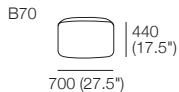

Jasper Metro

KING[®]
L I V I N G

kingliving.com

Jasper Metro Components

Platforms

D875 (34.5") H160 (6.25")

Platform

(Platform Leg Positions)

Angled Leg (Optional)

Seat Cushions

D700 (27.5") H180 (7")

Back Cushions

D190 (7.5")

Arms/Backs Upholstered

W175 (7") H270 (10.75")

Timber Veneer Shelves

W175 (7") H270 (10.75")

Bed Brackets

Jasper Metro 2 Seater (Arms):

1x P175, 1x C140,
1x A140, 2x A87

Jasper Metro 3 Seater (Arms):

1x P245, 3x C70, 3x B70,
1x A210, 2x A87

Jasper Metro Chair 87

1x P87, 1x C70, 1x B70,
1x A70, 1x A87