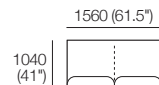

1x 2 Seater, Single Arm, Long Back – 2S3

1x Chaise, TimberShelf-780\* – CS3

\*Customise with Low Shelf or Media Console

\*Use Bed Brackets

1820 (71.75")

\*Use Bed Brackets