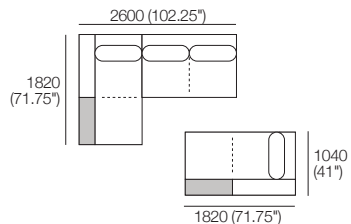

Kato Composition 1

Explore compositions configured from Kato modules. Contact your Showroom for more information.

2x Corner Chaise, TimberShelf-780* – CCS2

1x 2 Seater, Long Back – 2S1

*Customise with Low Shelf or Media Console