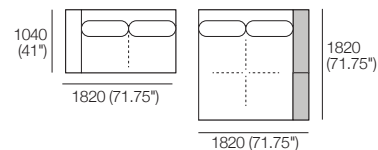

## 4 Seater Double Chaise Grand Package

1x Grand Double Chaise,  
TimberShelf-780\* – DC3

1x 2 Seater, Single Arm, TimberShelf-1040\*,  
Long Back – 2S5

\*Customise with Low Shelf or Media Console

\*Use Bed Brackets