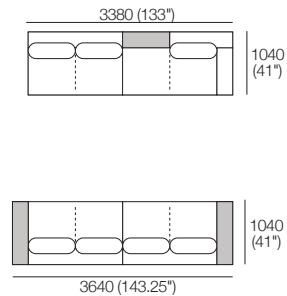

Kato Composition 3

Explore compositions configured from Kato modules. Contact your Showroom for more information.

1x 2 Seater, Long Back – 2S1

2x 2 Seater, Single Arm, Twin Back – 2S4

1x Corner Chaise, TimberShelf-780* – CCS2

*Customise with Low Shelf or Media Console