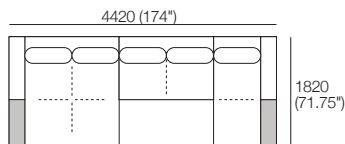

Kato Composition 2

Explore compositions configured from Kato modules. Contact your Showroom for more information.

1x Grand Double Chaise, TimberShelf-780* – GDC2

1x Corner Chaise, TimberShelf-780 – CCS2

1x 2 Seater, Long Back – 2S1

*Customise with Low Shelf or Media Console