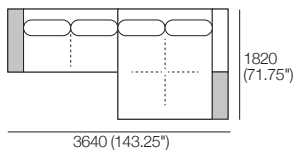

4 Seater Double Chaise Grand Package

1x Grand Double Chaise,
TimberShelf-780* – DC3

1x 2 Seater, Single Arm, TimberShelf-1040*,
Long Back – 2S5

*Customise with Low Shelf or Media Console

*Use Bed Brackets