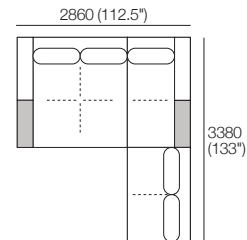

Kato Composition 2

Explore compositions configured from Kato modules. Contact your Showroom for more information.

1x Grand Double Chaise, TimberShelf-780* – GDC2

1x Corner Chaise, TimberShelf-780 – CCS2

1x 2 Seater, Long Back – 2S1

*Customise with Low Shelf or Media Console