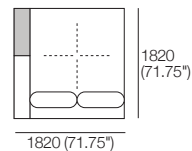

## Double Chaise Corner Grand Package

1x Grand Double Chaise, TimberShelf-780\* – GDC2

1x 2 Seater, Single Arm, TimberShelf-1040\*, Long Back – 2S5

1x 2 Seater, Long Back – 2S3

1x Curved Corner – CNR1

\*Customise with Low Shelf or Media Console