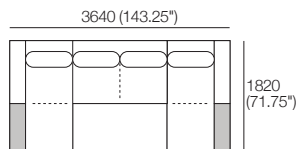

Kato Composition 1

Explore compositions configured from Kato modules. Contact your Showroom for more information.

2x Corner Chaise, TimberShelf-780* – CCS2

1x 2 Seater, Long Back – 2S1

*Customise with Low Shelf or Media Console