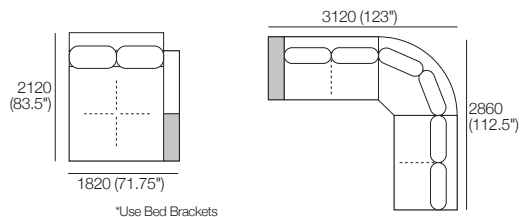

## Double Chaise Corner Grand Package

1x Grand Double Chaise, TimberShelf-780\* – GDC2

1x 2 Seater, Single Arm, TimberShelf-1040\*, Long Back – 2S5

1x 2 Seater, Long Back – 2S3

1x Curved Corner – CNR1

\*Customise with Low Shelf or Media Console