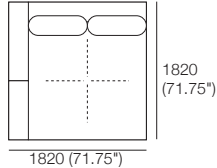

Grand Double Chaise
GDC1

Components (LH/RH):
Platform: 1x P1820-D1820
Seat: 1x C1560-D1560
Arm/Back: 1x AB1560, 1x AB1040,
1x A780
Cushion: 2x BC780