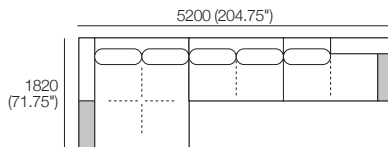

Kato Composition 2

Explore compositions configured from Kato modules. Contact your Showroom for more information.

1x Grand Double Chaise, TimberShelf-780* – GDC2

1x Corner Chaise, TimberShelf-780 – CCS2

1x 2 Seater, Long Back – 2S1

*Customise with Low Shelf or Media Console