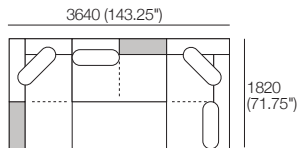

Kato Composition 5

Explore compositions configured from Kato modules. Contact your Showroom for more information.

1x Corner Chaise | TimberShelf-780* – CCS2

1x 2 Seater | Single Arm | Long Back – 2S3

1x Chaise | TimberShelf-780* – CS3

*Customise with Low Shelf or Media Console