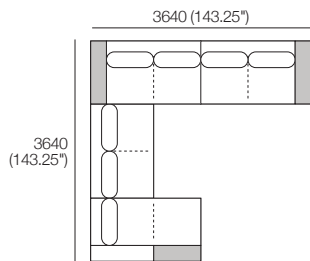

Kato Composition 3

Explore compositions configured from Kato modules. Contact your Showroom for more information.

1x 2 Seater, Long Back – 2S1

2x 2 Seater, Single Arm, Twin Back – 2S4

1x Corner Chaise, TimberShelf-780* – CCS2

*Customise with Low Shelf or Media Console