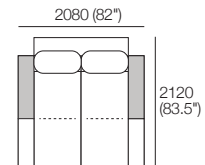

Kato Packages

Preselected packages are available online and in Showrooms. Easily rearrange the modules to suit your lifestyle and your space.

Corner Package 1

1x 2 Seater, Single Arm, TimberShelf-1040*,
Long Back – 2S5

1x 2 Seater, Single Arm, TimberShelf-1040*,
Twin Back – 2S6

1x Curved Corner – CNR1

*Customise with Low Shelf or Media Console