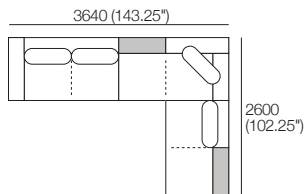

Kato Composition 5

Explore compositions configured from Kato modules. Contact your Showroom for more information.

1x Corner Chaise | TimberShelf-780* – CCS2

1x 2 Seater | Single Arm | Long Back – 2S3

1x Chaise | TimberShelf-780* – CS3

*Customise with Low Shelf or Media Console