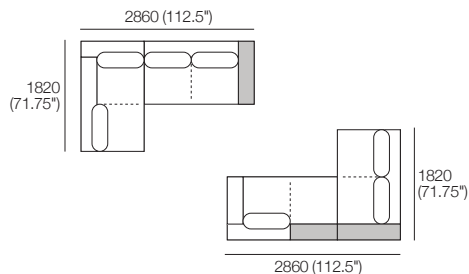

Kato Composition 4

Explore compositions configured from Kato modules. Contact your Showroom for more information.

- 1x Corner Chaise, TimberShelf-780* – CCS2
- 2x 2 Seater, Single Arm, TimberShelf-1040*, Long Back – 2S4
- 1x 2 Seater, Single Arm, Long Back – 2S3

*Customise with Low Shelf or Media Console

*Use Bed Brackets