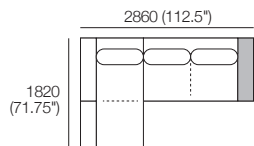

## 3 Seater Chaise Package

1x Corner Chaise, Twin Back – CC1

1x 2 Seater, Single Arm,

TimberShelf-1040\*, Long Back – 2S5

\*Customise with Low Shelf or Media Console