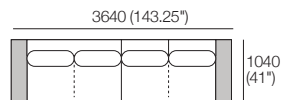

## Corner Package 1

1x 2 Seater, Single Arm, TimberShelf-1040\*,  
Long Back – 2S5

1x 2 Seater, Single Arm, TimberShelf-1040\*,  
Twin Back – 2S6

1x Curved Corner – CNR1

\*Customise with Low Shelf or Media Console