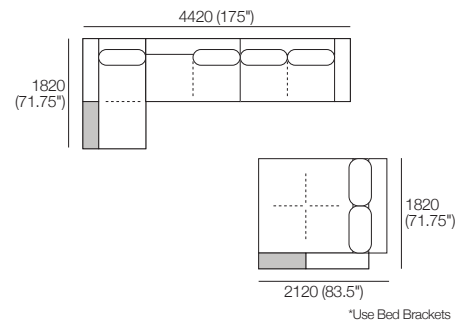

Kato Composition 7

Explore compositions configured from Kato modules. Contact your Showroom for more information.

- 1x Corner Chaise, TimberShelf-780* – CCS2
- 1x 2 Seater, Single Arm, Long Back – 2S3
- 1x Grand Double Chaise, TimberShelf-780* – GDC2
- 1x Chaise, Long Back – CS1

*Customise with Low Shelf or Media Console

*Use Bed Brackets