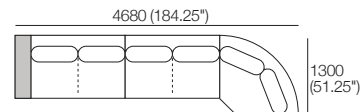

## Double Chaise Corner Grand Package

1x Grand Double Chaise, TimberShelf-780\* – GDC2

1x 2 Seater, Single Arm, TimberShelf-1040\*, Long Back – 2S5

1x 2 Seater, Long Back – 2S3

1x Curved Corner – CNR1

\*Customise with Low Shelf or Media Console