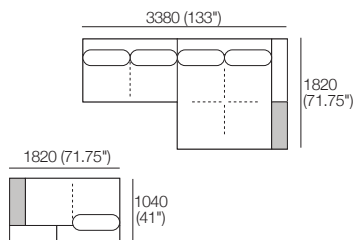

Kato Composition 2

Explore compositions configured from Kato modules. Contact your Showroom for more information.

1x Grand Double Chaise, TimberShelf-780* – GDC2

1x Corner Chaise, TimberShelf-780 – CCS2

1x 2 Seater, Long Back – 2S1

*Customise with Low Shelf or Media Console