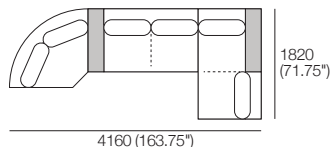

## Corner Package 1

1x 2 Seater, Single Arm, TimberShelf-1040\*,  
Long Back – 2S5

1x 2 Seater, Single Arm, TimberShelf-1040\*,  
Twin Back – 2S6

1x Curved Corner – CNR1

\*Customise with Low Shelf or Media Console