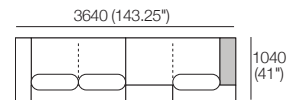

Kato Composition 4

Explore compositions configured from Kato modules. Contact your Showroom for more information.

- 1x Corner Chaise, TimberShelf-780* – CCS2
- 2x 2 Seater, Single Arm, TimberShelf-1040*, Long Back – 2S4
- 1x 2 Seater, Single Arm, Long Back – 2S3

*Customise with Low Shelf or Media Console

*Use Bed Brackets