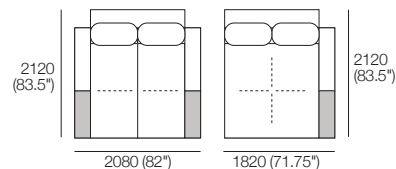

1820 (71.75")

*Use Bed Brackets