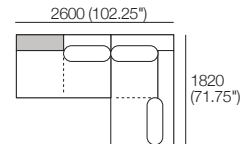

Kato Composition 5

Explore compositions configured from Kato modules. Contact your Showroom for more information.

1x Corner Chaise | TimberShelf-780* – CCS2

1x 2 Seater | Single Arm | Long Back – 2S3

1x Chaise | TimberShelf-780* – CS3

*Customise with Low Shelf or Media Console