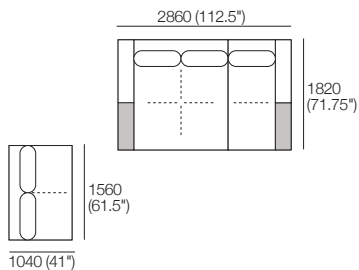

Kato Composition 2

Explore compositions configured from Kato modules. Contact your Showroom for more information.

1x Grand Double Chaise, TimberShelf-780* – GDC2

1x Corner Chaise, TimberShelf-780 – CCS2

1x 2 Seater, Long Back – 2S1

*Customise with Low Shelf or Media Console