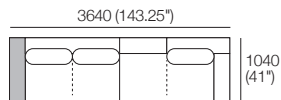

## 3 Seater Chaise Package

1x Corner Chaise, Twin Back – CC1

1x 2 Seater, Single Arm,

TimberShelf-1040\*, Long Back – 2S5

\*Customise with Low Shelf or Media Console