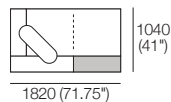

Kato Composition 5

Explore compositions configured from Kato modules. Contact your Showroom for more information.

1x Corner Chaise | TimberShelf-780* – CCS2

1x 2 Seater | Single Arm | Long Back – 2S3

1x Chaise | TimberShelf-780* – CS3

*Customise with Low Shelf or Media Console