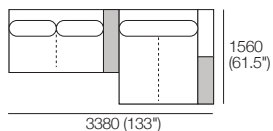

## 4 Seater Double Chaise Package

1x 2 Seater, Single Arm, TimberShelf-1040\*,  
Long Back – 2S5

1x Double Chaise, TimberShelf-780\* – DC3

\*Customise with Low Shelf or Media Console