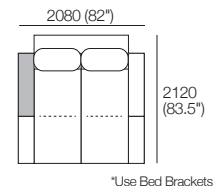

## 3 Seater Chaise Package

1x Corner Chaise, Twin Back – CC1

1x 2 Seater, Single Arm,

TimberShelf-1040\*, Long Back – 2S5

\*Customise with Low Shelf or Media Console