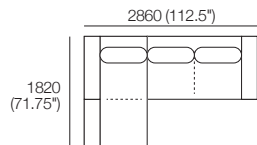

3 Seater Chaise Soft Package

1x Corner Chaise, Twin Back – CC1

1x 2 Seater, Single Arm, Long Back – 2S3