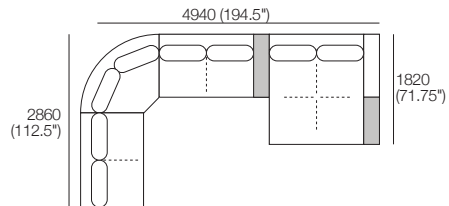

## Double Chaise Corner Grand Package

1x Grand Double Chaise, TimberShelf-780\* – GDC2

1x 2 Seater, Single Arm, TimberShelf-1040\*, Long Back – 2S5

1x 2 Seater, Long Back – 2S3

1x Curved Corner – CNR1

\*Customise with Low Shelf or Media Console