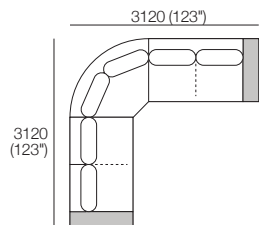

## Corner Package 1

1x 2 Seater, Single Arm, TimberShelf-1040\*,  
Long Back – 2S5

1x 2 Seater, Single Arm, TimberShelf-1040\*,  
Twin Back – 2S6

1x Curved Corner – CNR1

\*Customise with Low Shelf or Media Console