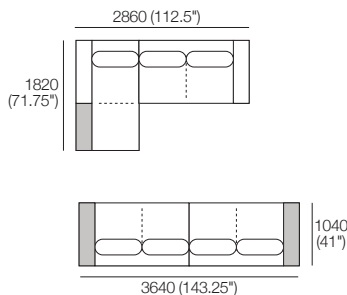

Kato Composition 4

Explore compositions configured from Kato modules. Contact your Showroom for more information.

- 1x Corner Chaise, TimberShelf-780* – CCS2
- 2x 2 Seater, Single Arm, TimberShelf-1040*, Long Back – 2S4
- 1x 2 Seater, Single Arm, Long Back – 2S3

*Customise with Low Shelf or Media Console

*Use Bed Brackets