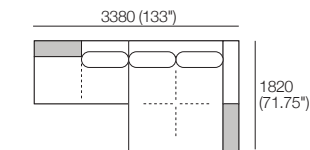

1820 (71.75")

*Use Bed Brackets