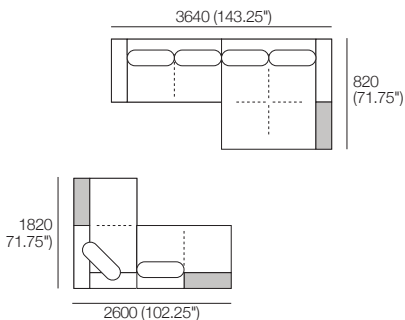

Kato Composition 6

Explore compositions configured from Kato modules. Contact your Showroom for more information.

1x Grand Double Chaise, TimberShelf-780* – GDC2

1x Corner Chaise, TimberShelf-780* – CCS2

1x 2 Seater, Single Arm, Long Back – 2S3

1x Chaise, TimberShelf-780* – CS3

*Customise with Low Shelf or Media Console

*Use Bed Brackets