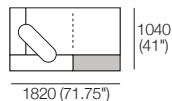

1x 2 Seater, Single Arm, Long Back – 2S3

1x Chaise, TimberShelf-780\* – CS3

\*Customise with Low Shelf or Media Console

\*Use Bed Brackets

1820 (71.75")

\*Use Bed Brackets