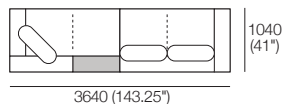

1820 (71.75")

*Use Bed Brackets