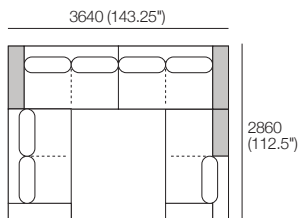

Kato Composition 4

Explore compositions configured from Kato modules. Contact your Showroom for more information.

- 1x Corner Chaise, TimberShelf-780* – CCS2
- 2x 2 Seater, Single Arm, TimberShelf-1040*, Long Back – 2S4
- 1x 2 Seater, Single Arm, Long Back – 2S3

*Customise with Low Shelf or Media Console

*Use Bed Brackets