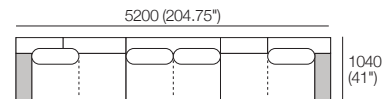

Kato Composition 1

Explore compositions configured from Kato modules. Contact your Showroom for more information.

2x Corner Chaise, TimberShelf-780* – CCS2

1x 2 Seater, Long Back – 2S1

*Customise with Low Shelf or Media Console