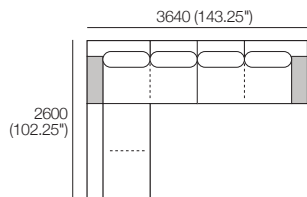

Kato Composition 1

Explore compositions configured from Kato modules. Contact your Showroom for more information.

2x Corner Chaise, TimberShelf-780* – CCS2

1x 2 Seater, Long Back – 2S1

*Customise with Low Shelf or Media Console