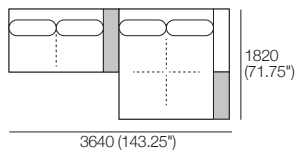

4 Seater Double Chaise Grand Package

1x Grand Double Chaise,
TimberShelf-780* – DC3

1x 2 Seater, Single Arm, TimberShelf-1040*,
Long Back – 2S5

*Customise with Low Shelf or Media Console

*Use Bed Brackets