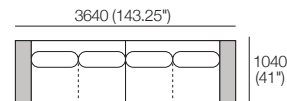

Kato Composition 4

Explore compositions configured from Kato modules. Contact your Showroom for more information.

- 1x Corner Chaise, TimberShelf-780* – CCS2
- 2x 2 Seater, Single Arm, TimberShelf-1040*, Long Back – 2S4
- 1x 2 Seater, Single Arm, Long Back – 2S3

*Customise with Low Shelf or Media Console

*Use Bed Brackets