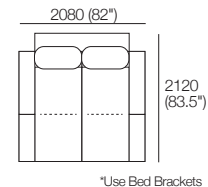

3 Seater Chaise Soft Package

1x Corner Chaise, Twin Back – CC1

1x 2 Seater, Single Arm, Long Back – 2S3