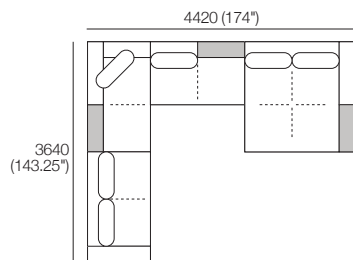

Kato Composition 6

Explore compositions configured from Kato modules. Contact your Showroom for more information.

1x Grand Double Chaise, TimberShelf-780* – GDC2

1x Corner Chaise, TimberShelf-780* – CCS2

1x 2 Seater, Single Arm, Long Back – 2S3

1x Chaise, TimberShelf-780* – CS3

*Customise with Low Shelf or Media Console

*Use Bed Brackets