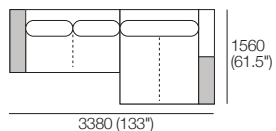

## 4 Seater Double Chaise Package

1x 2 Seater, Single Arm, TimberShelf-1040\*,  
Long Back – 2S5

1x Double Chaise, TimberShelf-780\* – DC3

\*Customise with Low Shelf or Media Console