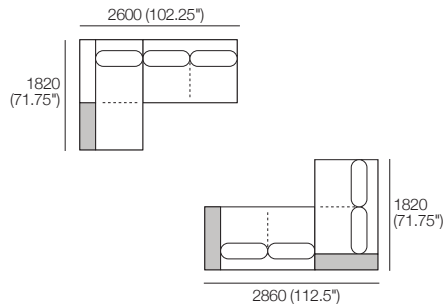

Kato Composition 3

Explore compositions configured from Kato modules. Contact your Showroom for more information.

1x 2 Seater, Long Back – 2S1

2x 2 Seater, Single Arm, Twin Back – 2S4

1x Corner Chaise, TimberShelf-780* – CCS2

*Customise with Low Shelf or Media Console