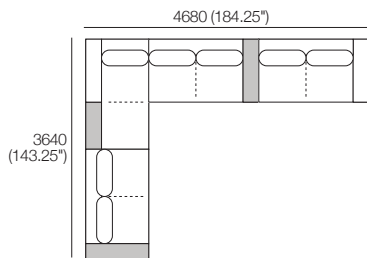

Kato Composition 4

Explore compositions configured from Kato modules. Contact your Showroom for more information.

- 1x Corner Chaise, TimberShelf-780* – CCS2
- 2x 2 Seater, Single Arm, TimberShelf-1040*, Long Back – 2S4
- 1x 2 Seater, Single Arm, Long Back – 2S3

*Customise with Low Shelf or Media Console

*Use Bed Brackets