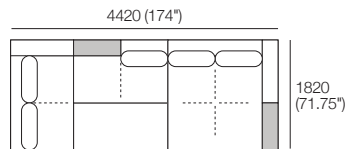

1820 (71.75")

*Use Bed Brackets