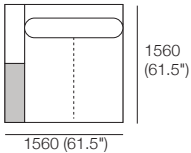

Double Chaise, TimberShelf-780
DC3

Components (LH/RH):
Platform: 1x P1560-D1560
Seat: 1x C1300-D1300
Arm/Back: 1x AB1300, 1x AB780
Timber: 1x MediaShelf-780*; or
1x LowShelf-780*
Cushion: 1x BC1300