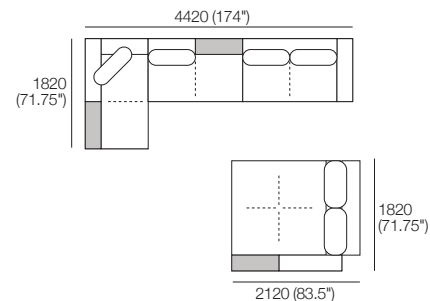

Kato Composition 6

Explore compositions configured from Kato modules. Contact your Showroom for more information.

1x Grand Double Chaise, TimberShelf-780* – GDC2

1x Corner Chaise, TimberShelf-780* – CCS2

1x 2 Seater, Single Arm, Long Back – 2S3

1x Chaise, TimberShelf-780* – CS3

*Customise with Low Shelf or Media Console

*Use Bed Brackets