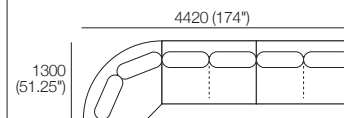

## Double Chaise Corner Package

1x Double Chaise, TimberShelf-780\* – DC3

2x 2 Seater, Long Back – 2S1

1x Curved Corner – CNR1

\*Customise with Low Shelf or Media Console

\*Use Bed Brackets