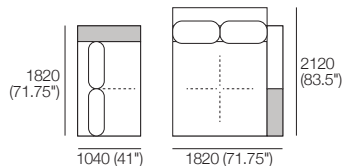

4 Seater Double Chaise Grand Package

1x Grand Double Chaise,
TimberShelf-780* – DC3

1x 2 Seater, Single Arm, TimberShelf-1040*,
Long Back – 2S5

*Customise with Low Shelf or Media Console

*Use Bed Brackets