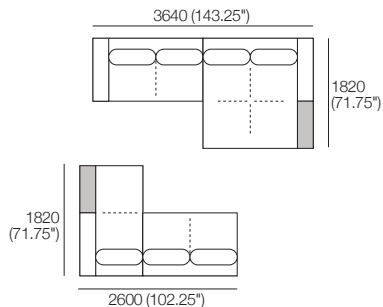

Kato Composition 7

Explore compositions configured from Kato modules. Contact your Showroom for more information.

- 1x Corner Chaise, TimberShelf-780* – CCS2
- 1x 2 Seater, Single Arm, Long Back – 2S3
- 1x Grand Double Chaise, TimberShelf-780* – GDC2
- 1x Chaise, Long Back – CS1

*Customise with Low Shelf or Media Console

*Use Bed Brackets