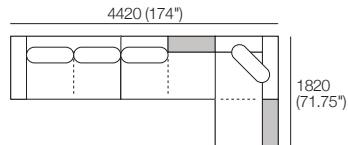

Kato Composition 5

Explore compositions configured from Kato modules. Contact your Showroom for more information.

1x Corner Chaise | TimberShelf-780* – CCS2

1x 2 Seater | Single Arm | Long Back – 2S3

1x Chaise | TimberShelf-780* – CS3

*Customise with Low Shelf or Media Console