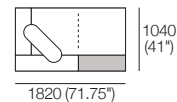

Kato Composition 5

Explore compositions configured from Kato modules. Contact your Showroom for more information.

1x Corner Chaise | TimberShelf-780* – CCS2

1x 2 Seater | Single Arm | Long Back – 2S3

1x Chaise | TimberShelf-780* – CS3

*Customise with Low Shelf or Media Console