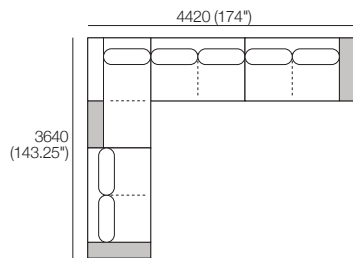

Kato Composition 3

Explore compositions configured from Kato modules. Contact your Showroom for more information.

1x 2 Seater, Long Back – 2S1

2x 2 Seater, Single Arm, Twin Back – 2S4

1x Corner Chaise, TimberShelf-780* – CCS2

*Customise with Low Shelf or Media Console