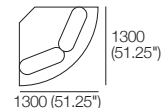

*Use Bed Brackets