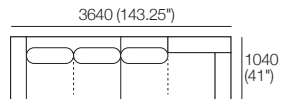

3 Seater Chaise Soft Package

1x Corner Chaise, Twin Back – CC1

1x 2 Seater, Single Arm, Long Back – 2S3