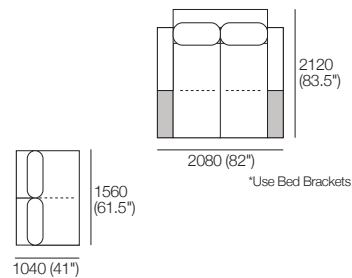

Kato Composition 5

Explore compositions configured from Kato modules. Contact your Showroom for more information.

1x Corner Chaise | TimberShelf-780* – CCS2

1x 2 Seater | Single Arm | Long Back – 2S3

1x Chaise | TimberShelf-780* – CS3

*Customise with Low Shelf or Media Console