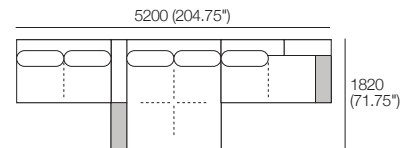

Kato Composition 2

Explore compositions configured from Kato modules. Contact your Showroom for more information.

1x Grand Double Chaise, TimberShelf-780* – GDC2

1x Corner Chaise, TimberShelf-780 – CCS2

1x 2 Seater, Long Back – 2S1

*Customise with Low Shelf or Media Console