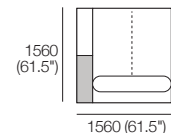

## Double Chaise Corner Package

1x Double Chaise, TimberShelf-780\* – DC3

2x 2 Seater, Long Back – 2S1

1x Curved Corner – CNR1

\*Customise with Low Shelf or Media Console

\*Use Bed Brackets