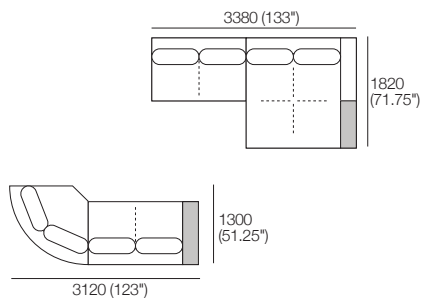

## Double Chaise Corner Grand Package

1x Grand Double Chaise, TimberShelf-780\* – GDC2

1x 2 Seater, Single Arm, TimberShelf-1040\*, Long Back – 2S5

1x 2 Seater, Long Back – 2S3

1x Curved Corner – CNR1

\*Customise with Low Shelf or Media Console