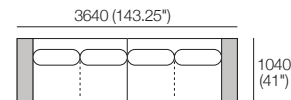

Kato Composition 4

Explore compositions configured from Kato modules. Contact your Showroom for more information.

- 1x Corner Chaise, TimberShelf-780* – CCS2
- 2x 2 Seater, Single Arm, TimberShelf-1040*, Long Back – 2S4
- 1x 2 Seater, Single Arm, Long Back – 2S3

*Customise with Low Shelf or Media Console

*Use Bed Brackets