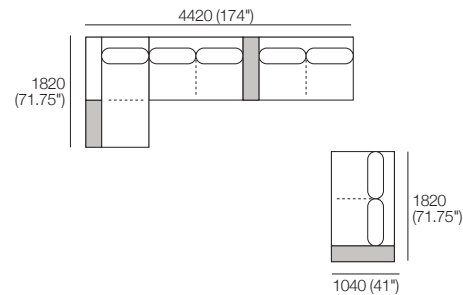

Kato Composition 3

Explore compositions configured from Kato modules. Contact your Showroom for more information.

1x 2 Seater, Long Back – 2S1

2x 2 Seater, Single Arm, Twin Back – 2S4

1x Corner Chaise, TimberShelf-780* – CCS2

*Customise with Low Shelf or Media Console