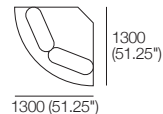

## Corner Package 1

1x 2 Seater, Single Arm, TimberShelf-1040\*,  
Long Back – 2S5

1x 2 Seater, Single Arm, TimberShelf-1040\*,  
Twin Back – 2S6

1x Curved Corner – CNR1

\*Customise with Low Shelf or Media Console