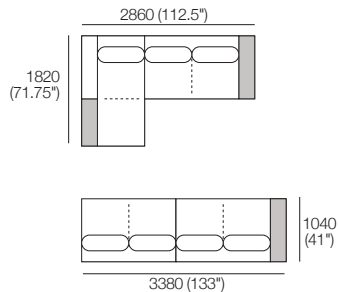

Kato Composition 3

Explore compositions configured from Kato modules. Contact your Showroom for more information.

1x 2 Seater, Long Back – 2S1

2x 2 Seater, Single Arm, Twin Back – 2S4

1x Corner Chaise, TimberShelf-780* – CCS2

*Customise with Low Shelf or Media Console