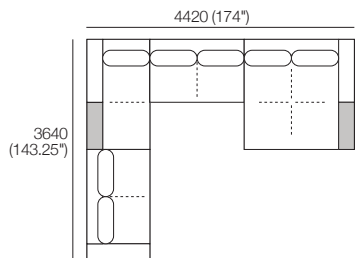

Kato Composition 7

Explore compositions configured from Kato modules. Contact your Showroom for more information.

- 1x Corner Chaise, TimberShelf-780* – CCS2
- 1x 2 Seater, Single Arm, Long Back – 2S3
- 1x Grand Double Chaise, TimberShelf-780* – GDC2
- 1x Chaise, Long Back – CS1

*Customise with Low Shelf or Media Console

*Use Bed Brackets