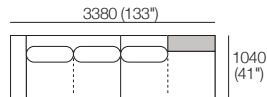

Kato Composition 5

Explore compositions configured from Kato modules. Contact your Showroom for more information.

1x Corner Chaise | TimberShelf-780* – CCS2

1x 2 Seater | Single Arm | Long Back – 2S3

1x Chaise | TimberShelf-780* – CS3

*Customise with Low Shelf or Media Console