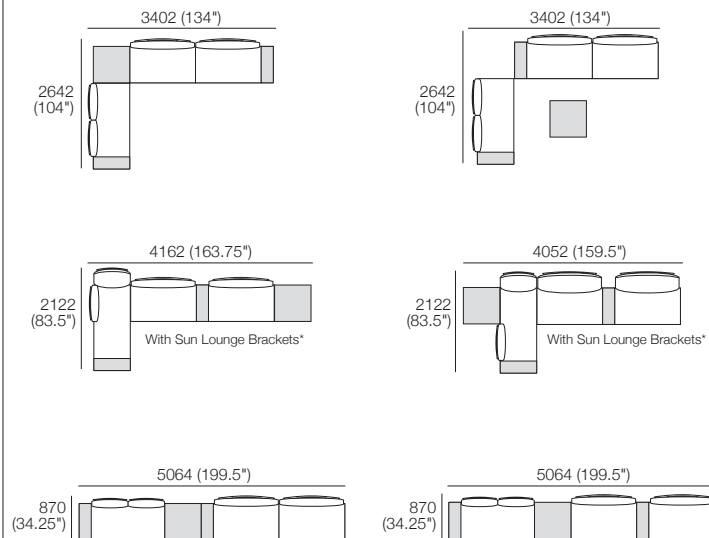

Package 2: Ceramic or Timber*

Components: 1x Platform P1772-D760, 1x Platform P2532-D760, 1x Seat Cushion C1520-D760, 2x Seat Cushion C1140-D760, 2x Back BC760, 2x Back Frame B760, 2x Back BC1140, 2x Back Frame B1140, 2x Shelf Frame 252-D760, 2x Shelf Insert 252-D760 Ceramic, 1x Table Frame 760-D760, 1x Table Insert 760-D760 Ceramic, 1x Platform P760-D760

Optional Extras: Sun Lounge Brackets*

Configurations