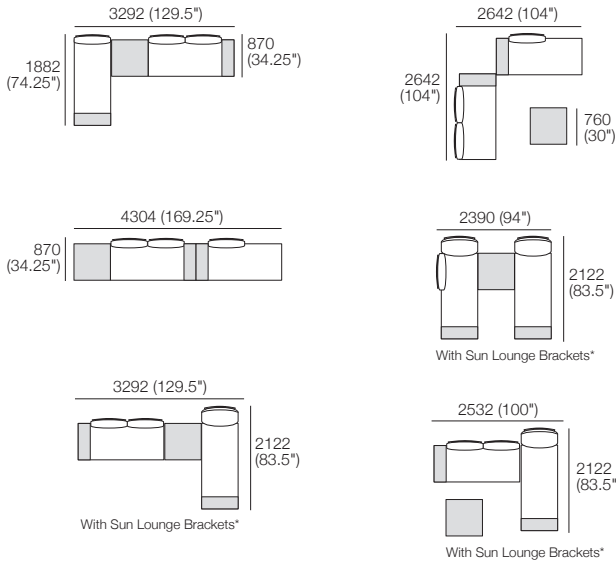

KingCove Packages

Package 3: Ceramic or Timber*

Components: 2x Platform P1772-D760, 2x Seat Cushion C1520-D760, 3x Back BC760, 3x Back Frame B760, 2x Shelf Frame 252-D760, 2x Shelf Insert 252-D760 Ceramic, 1x Table Frame 760-D760, 1x Table Insert 760-D760 Ceramic, 1x Platform P760-D760

Optional Extras: Sun Lounge Brackets*

Configurations: