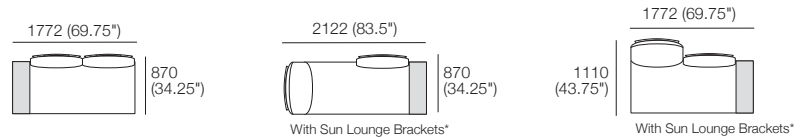

Package 5: Ceramic or Timber*

Components: 1x Platform P1772-D760, 1x Seat Cushion C1520-D760, 2x Back Frame B760, 2x Back BC760, 1x Shelf Frame 252-D760, 1x Shelf Insert 252-D760 Ceramic

Optional Extras: Sun Lounge Brackets*

Configurations