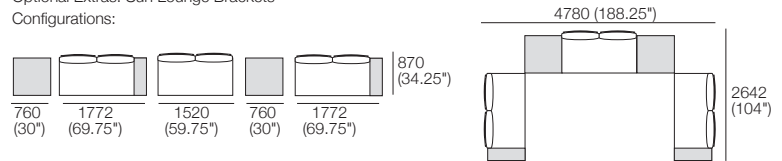

Package 7: Ceramic or Timber*

Components: 1x Platform P1520-D760, 2x Platform P1772-D760, 3x Seat Cushion C1520-D760, 6x Back BC760, 6x Back Frame B760, 2x Shelf Frame 252-D760, 2x Shelf Insert 252-D760 Ceramic, 2x Platform P760-D760, 2x Table Frame 760-D760, 2x Table Insert 760-D760 Ceramic

Optional Extras: Sun Lounge Brackets*

Configurations: