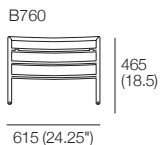

Back Frames

Use With Back Cushions: BC760 & BC1140