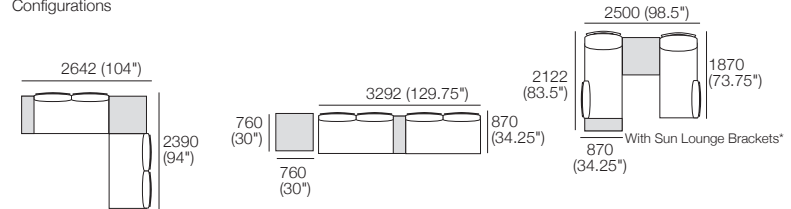

Package 6: Ceramic or Timber*

Components: 1x Platform P1520-D760, 1x Platform P1772-D760, 2x Seat Cushion C1520-D760, 4x Back BC760, 4x Back Frame B760, 1x Shelf Frame 252-D760, 1x Shelf Insert 252-D760 Ceramic, 1x Platform P760-D760, 1x Table Frame 760-D760, 1x Table Insert 760-D760 Ceramic

Optional Extras: Sun Lounge Brackets*

Configurations