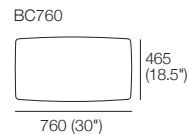

Back Cushions D200

Use With Back Frames: B760 & B1140