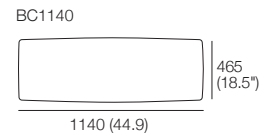

Back Cushions D200

Use With Back Frames: B760 & B1140