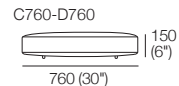

Seat Cushions