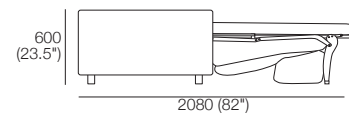

K I N G

Oscar Sofa Bed

Oscar Sofa Bed 1600C

Front

Top

Top
Bed Position

Side
Bed Position

Mattress Dimensions:
1980 (78") x 1400 (55") x 110 (4.25")