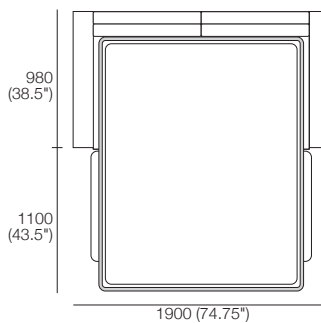

K I N G

Oscar Sofa Bed

Oscar Sofa Bed 1600C

Front

Top

Top
Bed Position

Side
Bed Position

Mattress Dimensions:
1980 (78") x 1400 (55") x 110 (4.25")