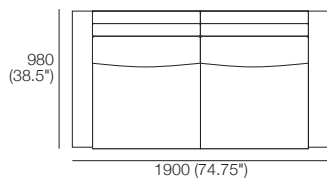

K I N G

Oscar Sofa Bed

Oscar Sofa Bed 1600C

Front

Top

Top
Bed Position

Side
Bed Position

Mattress Dimensions:
1980 (78") x 1400 (55") x 110 (4.25")