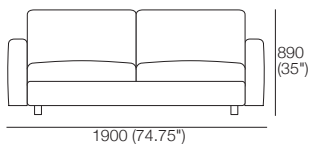

K I N G

Oscar Sofa Bed

Oscar Sofa Bed 1600C

Front

Top

Top
Bed Position

Side
Bed Position

Mattress Dimensions:
1980 (78") x 1400 (55") x 110 (4.25")