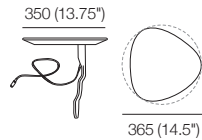

# PocketAccessory

**Crescent Table**  
selected colours/finishes\*  
side / top

**Crescent Charge Table**  
selected colours/finishes\*  
side / top

**Speaker Bracket**  
Sonos Play 1  
side / top

**Lume SMART Light**  
selected colours/finishes\*  
side

**Round Table**  
selected colours/finishes\*  
side / top

**Round Charge Table**  
selected colours/finishes\*  
side / top

**Cantilever Bracket Powered Twin Port**  
black or stainless steel