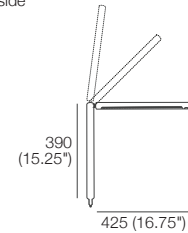

# PocketAccessory

**Crescent Table**  
selected colours/finishes\*  
side / top

**Crescent Charge Table**  
selected colours/finishes\*  
side / top

**Speaker Bracket**  
Sonos Play 1  
side / top

**Lume SMART Light**  
selected colours/finishes\*  
side

**Round Table**  
selected colours/finishes\*  
side / top

**Round Charge Table**  
selected colours/finishes\*  
side / top

**Cantilever Bracket Powered Twin Port**  
black or stainless steel