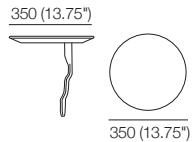

# PocketAccessory

**Crescent Table**  
selected colours/finishes\*  
side / top

**Crescent Charge Table**  
selected colours/finishes\*  
side / top

**Speaker Bracket**  
Sonos Play 1  
side / top

**Lume SMART Light**  
selected colours/finishes\*  
side

**Round Table**  
selected colours/finishes\*  
side / top

**Round Charge Table**  
selected colours/finishes\*  
side / top

**Cantilever Bracket Powered Twin Port**  
black or stainless steel