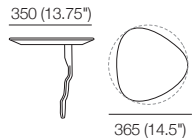

# PocketAccessory

**Crescent Table**  
selected colours/finishes\*  
side / top

**Crescent Charge Table**  
selected colours/finishes\*  
side / top

**Speaker Bracket**  
Sonos Play 1  
side / top

**Lume SMART Light**  
selected colours/finishes\*  
side

**Round Table**  
selected colours/finishes\*  
side / top

**Round Charge Table**  
selected colours/finishes\*  
side / top

**Cantilever Bracket Powered Twin Port**  
black or stainless steel