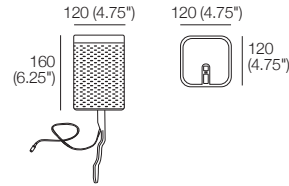

# PocketAccessory

**Crescent Table**  
selected colours/finishes\*  
side / top

**Crescent Charge Table**  
selected colours/finishes\*  
side / top

**Speaker Bracket**  
Sonos Play 1  
side / top

**Lume SMART Light**  
selected colours/finishes\*  
side

**Round Table**  
selected colours/finishes\*  
side / top

**Round Charge Table**  
selected colours/finishes\*  
side / top

**Cantilever Bracket Powered Twin Port**  
black or stainless steel