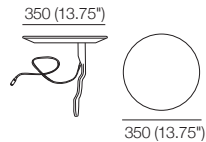

# PocketAccessory

**Crescent Table**  
selected colours/finishes\*  
side / top

**Crescent Charge Table**  
selected colours/finishes\*  
side / top

**Speaker Bracket**  
Sonos Play 1  
side / top

**Lume SMART Light**  
selected colours/finishes\*  
side

**Round Table**  
selected colours/finishes\*  
side / top

**Round Charge Table**  
selected colours/finishes\*  
side / top

**Cantilever Bracket Powered Twin Port**  
black or stainless steel