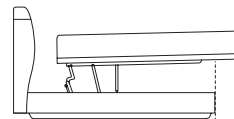

Bed Head Detail

Back View

King Single Bed Leather

Bed Head Detail

Back View

Promenade Storage Bed

Design Features

Storage

Bed base encloses a generous storage compartment.

Storage Access

Engineered Steel Frame opens easily to access storage.

365 (14.5")

Bed-making

Engineered Steel Frame lifts further into the bed-making position and extends past the bed base by 365 (14.5").