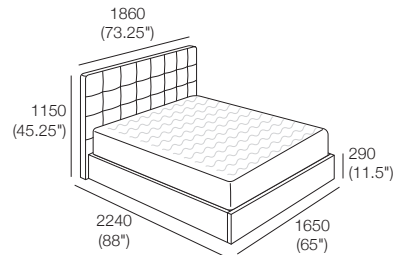

Serenade Storage Bed

KING[®]
L I V I N G

kingliving.com

Serenade Storage Bed

Super King Bed Fabric or NZ King Bed* Fabric

*NZ King Bed

Bed Head Width: 1995 (78.5")
Bed Base Width: 1785 (70.25")
Other Details as per Super King

Bed Head Detail

Back View

Options: STD with Tricot (Shown)
or Deluxe* without Tricot

Super King Bed Leather or NZ King Bed* Leather

*NZ King Bed

Bed Head Width: 1995 (78.5")
Bed Base Width: 1785 (70.25")
Other Details as per Super King

Bed Head Detail

Back View

*STD Option Only

Queen Bed Fabric

Bed Head Detail

Back View

Options: STD with Tricot (Shown)
or Deluxe* without Tricot

Queen Bed Leather

Bed Head Detail

Back View

*STD Option Only

Serenade Storage Bed

Double Bed Fabric

Bed Head Detail

Back View

Options: STD with Tricot (Shown) or Deluxe* without Tricot