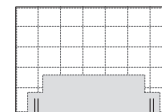

Bed Head Detail

Back View

*STD Option Only

Serenade Storage Bed

Double Bed Fabric

Bed Head Detail

Back View

Options: STD with Tricot (Shown) or Deluxe* without Tricot

Double Bed Leather

Bed Head Detail

Back View

*STD Option Only

King Single Bed Fabric

Bed Head Detail

Back View

Options: STD with Tricot (Shown) or Deluxe* without Tricot