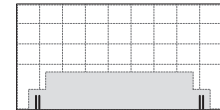

Serenade Storage Bed

KING[®]
L I V I N G

kingliving.com

Serenade Storage Bed

Super King Bed Fabric or NZ King Bed* Fabric

*NZ King Bed

Bed Head Width: 1995 (78.5")
Bed Base Width: 1785 (70.25")
Other Details as per Super King

Bed Head Detail

Back View

Options: STD with Tricot (Shown)
or Deluxe* without Tricot

Super King Bed Leather or NZ King Bed* Leather

*NZ King Bed

Bed Head Width: 1995 (78.5")
Bed Base Width: 1785 (70.25")
Other Details as per Super King

Bed Head Detail

Back View

*STD Option Only

Queen Bed Fabric

Bed Head Detail

Back View

Options: STD with Tricot (Shown)
or Deluxe* without Tricot

Queen Bed Leather

Bed Head Detail

Back View

*STD Option Only

Serenade Storage Bed

Double Bed Fabric

Bed Head Detail

Back View

Options: STD with Tricot (Shown) or Deluxe* without Tricot