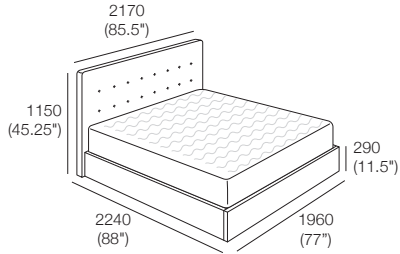

Serenade Storage Bed

KING[®]
L I V I N G

kingliving.com

Serenade Storage Bed

Super King Bed Fabric or NZ King Bed* Fabric

*NZ King Bed

Bed Head Width: 1995 (78.5")
Bed Base Width: 1785 (70.25")
Other Details as per Super King

Bed Head Detail

Back View

Options: STD with Tricot (Shown)
or Deluxe* without Tricot

Super King Bed Leather or NZ King Bed* Leather

*NZ King Bed

Bed Head Width: 1995 (78.5")
Bed Base Width: 1785 (70.25")
Other Details as per Super King

Bed Head Detail

Back View

*STD Option Only

Queen Bed Fabric

Bed Head Detail

Back View

Options: STD with Tricot (Shown)
or Deluxe* without Tricot

Queen Bed Leather

Bed Head Detail

Back View

*STD Option Only

Serenade Storage Bed

Double Bed Fabric

Bed Head Detail

Back View

Options: STD with Tricot (Shown) or Deluxe* without Tricot