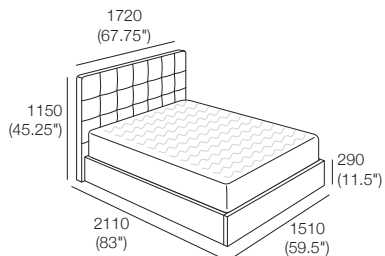

Bed Head Detail

Back View

*STD Option Only

Queen Bed Fabric

Bed Head Detail

Back View

Options: STD with Tricot (Shown)
or Deluxe* without Tricot

Queen Bed Leather

Bed Head Detail

Back View

*STD Option Only

Serenade Storage Bed

Double Bed Fabric

Bed Head Detail

Back View

Options: STD with Tricot (Shown) or Deluxe* without Tricot

Double Bed Leather

Bed Head Detail

Back View

*STD Option Only

King Single Bed Fabric

Bed Head Detail

Back View

Options: STD with Tricot (Shown) or Deluxe* without Tricot

King Single Bed Leather

Bed Head Detail

Back View

*STD Option Only

Serenade Storage Bed

Design Features

Storage

Bed base encloses a generous storage compartment.