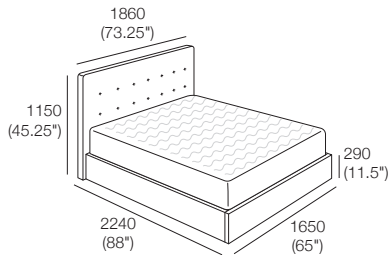

Serenade Storage Bed

KING[®]
L I V I N G

kingliving.com

Serenade Storage Bed

Super King Bed Fabric or NZ King Bed* Fabric

*NZ King Bed

Bed Head Width: 1995 (78.5")
Bed Base Width: 1785 (70.25")
Other Details as per Super King

Bed Head Detail

Back View

Options: STD with Tricot (Shown)
or Deluxe* without Tricot

Super King Bed Leather or NZ King Bed* Leather

*NZ King Bed

Bed Head Width: 1995 (78.5")
Bed Base Width: 1785 (70.25")
Other Details as per Super King

Bed Head Detail

Back View

*STD Option Only

Queen Bed Fabric

Bed Head Detail

Back View

Options: STD with Tricot (Shown)
or Deluxe* without Tricot

Queen Bed Leather

Bed Head Detail

Back View

*STD Option Only

Serenade Storage Bed

Double Bed Fabric

Bed Head Detail

Back View

Options: STD with Tricot (Shown) or Deluxe* without Tricot