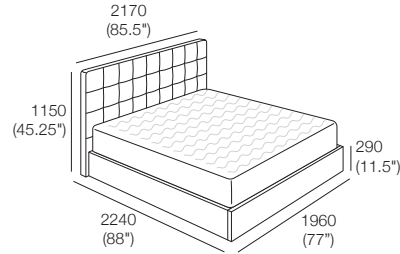

Serenade Storage Bed

KING[®]
L I V I N G

kingliving.com

Serenade Storage Bed

Super King Bed Fabric or NZ King Bed* Fabric

*NZ King Bed

Bed Head Width: 1995 (78.5")
Bed Base Width: 1785 (70.25")
Other Details as per Super King

Bed Head Detail

Back View

Options: STD with Tricot (Shown)
or Deluxe* without Tricot

Super King Bed Leather or NZ King Bed* Leather

*NZ King Bed

Bed Head Width: 1995 (78.5")
Bed Base Width: 1785 (70.25")
Other Details as per Super King

Bed Head Detail

Back View

*STD Option Only

Queen Bed Fabric

Bed Head Detail

Back View

Options: STD with Tricot (Shown)
or Deluxe* without Tricot

Queen Bed Leather

Bed Head Detail

Back View

*STD Option Only

Serenade Storage Bed

Double Bed Fabric

Bed Head Detail

Back View

Options: STD with Tricot (Shown) or Deluxe* without Tricot