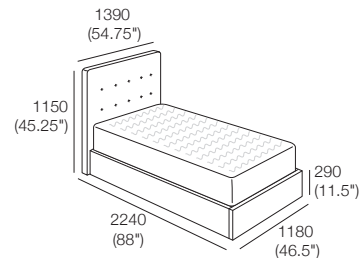

Bed Head Detail

Back View

*STD Option Only

Serenade Storage Bed

Double Bed Fabric

Bed Head Detail

Back View

Options: STD with Tricot (Shown) or Deluxe* without Tricot

Double Bed Leather

Bed Head Detail

Back View

*STD Option Only

King Single Bed Fabric

Bed Head Detail

Back View

Options: STD with Tricot (Shown) or Deluxe* without Tricot

King Single Bed Leather

Bed Head Detail

Back View

*STD Option Only

Serenade Storage Bed

Design Features

Storage

Bed base encloses a generous storage compartment.