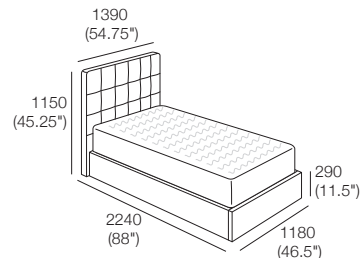

Bed Head Detail

Back View

*STD Option Only

Serenade Storage Bed

Double Bed Fabric

Bed Head Detail

Back View

Options: STD with Tricot (Shown) or Deluxe* without Tricot

Double Bed Leather

Bed Head Detail

Back View

*STD Option Only

King Single Bed Fabric

Bed Head Detail

Back View

Options: STD with Tricot (Shown) or Deluxe* without Tricot

King Single Bed Leather

Bed Head Detail

Back View

*STD Option Only

Serenade Storage Bed

Design Features

Storage

Bed base encloses a generous storage compartment.