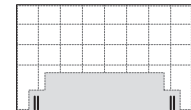

Bed Head Detail

Back View

Options: STD with Tricot (Shown)
or Deluxe* without Tricot

Super King Bed Leather or NZ King Bed* Leather

*NZ King Bed

Bed Head Width: 1995 (78.5")
Bed Base Width: 1785 (70.25")
Other Details as per Super King

Bed Head Detail

Back View

*STD Option Only

Queen Bed Fabric

Bed Head Detail

Back View

Options: STD with Tricot (Shown)
or Deluxe* without Tricot

Queen Bed Leather

Bed Head Detail

Back View

*STD Option Only

Serenade Storage Bed

Double Bed Fabric

Bed Head Detail

Back View

Options: STD with Tricot (Shown) or Deluxe* without Tricot