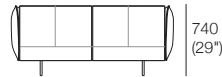

Zaza Components

with Leather Stitching Detail

2 STR / 2.5 STR / 3 STR Side View
STD Platform
Arm: AB770 (Fixed or Flex)

2 STR / 2.5 STR / 3 STR Side View
DEEP Platform
Arm: AB770 (Fixed or Flex)

2 STR / 2.5 STR / 3 STR Side View
DEEP Platform
Arm: AB940 (Fixed)

2 STR Front View
STD or DEEP Platform
Back: AB770 (Fixed or Flex)

2 STR Back View
STD or DEEP Platform
Back: AB770 (Fixed or Flex)

2.5 STR Front View
STD or DEEP Platform
Back: AB940 (Fixed)

2.5 STR Back View
STD or DEEP Platform
Back: AB940 (Fixed)