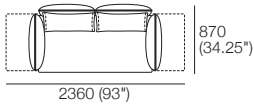

Package: 2 STR STD 2 FlexAB

Components: 1x 2STR Base STD,
2x AB770 Fixed, 2x AB770 Flex,
2x BC770