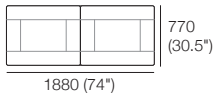

2STR Deep

2.5STR STD

2.5STR Deep

3STR STD

3STR Deep

Angle Chaise STD

Arms/Backs* Fixed

H580 (23")