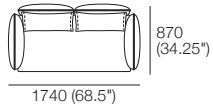

Zaza Packages

Package: 2 STR STD 4 FixAB

Components: 1x 2STR Base STD,
4x AB770 Fixed, 2x BC770