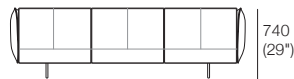

3 STR Back View
STD or DEEP Platform
Back: AB770 (Fixed or Flex)