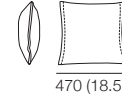

Arms/Backs* Flex

H580 (23")

AB770 Flex

Scatter Cushions

H470 (18.5") Zazina

Legs

H160 (2.25")

Effective August 2018. *Arms/Backs & Platform Compatibility: **AB770 Arms:** (2 STR; 2.5 STR; 3 STR). **AB770 Backs:** (2 STR; 3 STR). **AB940 Arms:** (2 STR DEEP; 2.5 STR DEEP; 3 STR DEEP). **AB940 Backs:** (2.5 STR). **AB1155 Backs:** (3 STR). **Chaises:** **2 STR, 3 STR and Angle Chaise STD:** (AB770 for STD Arm/Back. AB1155 for Long Arm/Back). **Chaise 2.5 STR:** (AB770 for STD Arm/Back. AB940 for Long Arm/Back). The maximum usage weight for the AB770Flex is 15kg (33lb). As King Living has a policy of continuous improvement, changes to products and specifications may be made without prior notice. Images and drawings are representative of design only. Accessories not included.