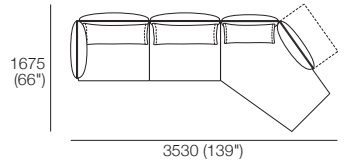

Package: 7 STD 2 FLEX

Components: 2x 2STR Base STD,
2x AB770 Flex, 3x AB770 Fixed,
3x BC770