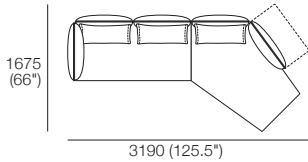

Package: 7 STD 2 FLEX

Components: 2x 2STR Base STD,
2x AB770 Flex, 3x AB770 Fixed,
3x BC770