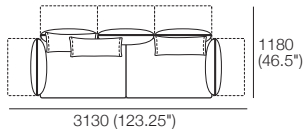

Zaza Packages

Package: 3 STR STD 5 FlexAB

Components: 1x 3STR Base STD, 3x BC770, 5x AB770 Flex