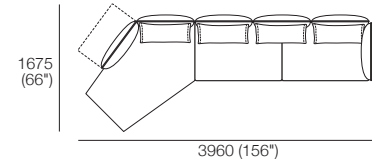

Package: 7 STD 2 FLEX

Components: 2x 2STR Base STD,
2x AB770 Flex, 3x AB770 Fixed,
3x BC770