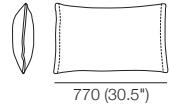

AB770 Fixed

AB940 Fixed

AB1155 Fixed

Back Cushions

BC940

H500 (19.75")

BC770

H500 (19.75")

Arms/Backs* Flex

H580 (23")

AB770 Flex

Scatter Cushions

H470 (18.5") Zazina

Legs

H160 (2.25")

Effective August 2018. *Arms/Backs & Platform Compatibility: **AB770 Arms:** (2 STR; 2.5 STR; 3 STR). **AB770 Backs:** (2 STR; 3 STR). **AB940 Arms:** (2 STR DEEP; 2.5 STR DEEP; 3 STR DEEP). **AB940 Backs:** (2.5 STR). **AB1155 Backs:** (3 STR). **Chaises:** **2 STR, 3 STR and Angle Chaise STD:** (AB770 for STD Arm/Back. AB1155 for Long Arm/Back). **Chaise 2.5 STR:** (AB770 for STD Arm/Back. AB940 for Long Arm/Back). The maximum usage weight for the AB770Flex is 15kg (33lb). As King Living has a policy of continuous improvement, changes to products and specifications may be made without prior notice. Images and drawings are representative of design only. Accessories not included.