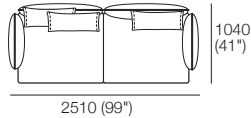

Components: 1x 3STR Base STD,
3x BC770, 2x AB1155 Fixed, 2x AB770 Flex

Effective November 2019. *Arms/Backs & Platform Compatibility: **AB770 Arms:** (2 STR; 2.5 STR; 3 STR). **AB770 Backs:** (2 STR; 3 STR). **AB940 Arms:** (2 STR DEEP; 2.5 STR DEEP; 3 STR DEEP). **AB940 Backs:** (2.5 STR). **AB1155 Backs:** (3 STR). **Chaises:** **2 STR, 3 STR and Angle Chaise STD:** (AB770 for STD Arm/Back. AB1155 for Long Arm/Back). **Chaise 2.5 STR:** (AB770 for STD Arm/Back. AB940 for Long Arm/Back). The maximum usage weight for the AB770Flex is 15kg (33lb). As King Living has a policy of continuous improvement, changes to products and specifications may be made without prior notice. Images and drawings are representative of design only. Accessories not included.

Zaza Packages

Package: 3 STR STD 5 FlexAB

Components: 1x 3STR Base STD, 3x BC770, 5x AB770 Flex

Package: 3 STR Deep 4 FixAB

Components: 1x 3STR Base Deep, 3x BC770, 2x AB1155 Fixed, 2x AB770 Flex

Package: 3 STR Deep 2 FlexAB