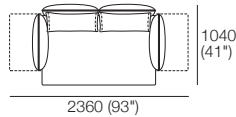

Package: 2 STR Deep 2 FlexAB

Components: 1x 2STR Base Deep,
2x BC770, 2x AB770 Fixed, 2x AB770 Flex