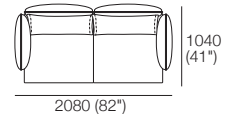

Package: 2.5 STR Deep 4 FixAB

Components: 1x 2.5STR Base Deep,
2x BC940, 2x AB940Fixed, 2x AB770 Fixed