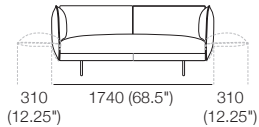

Arms/Backs* Flex

H580 (23")

AB770 Flex

Scatter Cushions

H470 (18.5") Zazina

Legs

H160 (2.25")

Effective August 2018. *Arms/Backs & Platform Compatibility: **AB770 Arms:** (2 STR; 2.5 STR; 3 STR). **AB770 Backs:** (2 STR; 3 STR). **AB940 Arms:** (2 STR DEEP; 2.5 STR DEEP; 3 STR DEEP). **AB940 Backs:** (2.5 STR). **AB1155 Backs:** (3 STR). **Chaises:** **2 STR, 3 STR and Angle Chaise STD:** (AB770 for STD Arm/Back. AB1155 for Long Arm/Back). **Chaise 2.5 STR:** (AB770 for STD Arm/Back. AB940 for Long Arm/Back). The maximum usage weight for the AB770Flex is 15kg (33lb). As King Living has a policy of continuous improvement, changes to products and specifications may be made without prior notice. Images and drawings are representative of design only. Accessories not included.

Zaza Components

with Leather Stitching Detail

2 STR / 2.5 STR / 3 STR Side View
STD Platform
Arm: AB770 (Fixed or Flex)

2 STR / 2.5 STR / 3 STR Side View
DEEP Platform
Arm: AB770 (Fixed or Flex)

2 STR / 2.5 STR / 3 STR Side View
DEEP Platform
Arm: AB940 (Fixed)

2 STR Front View
STD or DEEP Platform
Back: AB770 (Fixed or Flex)

2 STR Back View
STD or DEEP Platform
Back: AB770 (Fixed or Flex)

2.5 STR Front View
STD or DEEP Platform
Back: AB940 (Fixed)

2.5 STR Back View
STD or DEEP Platform
Back: AB940 (Fixed)