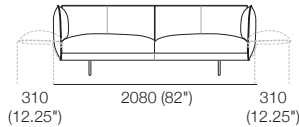

2.5 STR Front View
STD or DEEP Platform
Back: AB940 (Fixed)