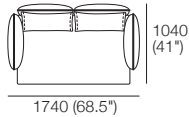

Package: 2 STR Deep 4 FixAB

Components: 1x 2STR Base Deep,
4x AB770 Fixed, 2x BC770