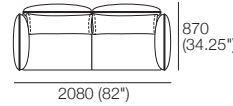

Package: 2.5 STR STD 4 FixAB

Components: 1x 2.5STR Base STD,
2x BC940, 2x AB940Fixed, 2x AB770 Fixed