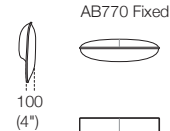

2STR Deep

2.5STR STD

2.5STR Deep

3STR STD

3STR Deep

Angle Chaise STD

Arms/Backs* Fixed

H580 (23")