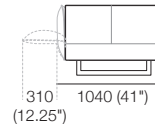

Zaza Components

with Leather Stitching Detail

2 STR / 2.5 STR / 3 STR Side View
STD Platform
Arm: AB770 (Fixed or Flex)

2 STR / 2.5 STR / 3 STR Side View
DEEP Platform
Arm: AB770 (Fixed or Flex)

2 STR / 2.5 STR / 3 STR Side View
DEEP Platform
Arm: AB940 (Fixed)