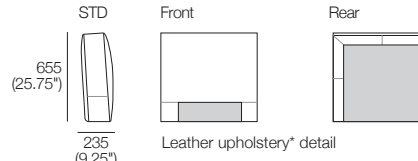

# Neo Bed II Queen | Double

**Queen-AU-NZ-US**  
 Mattress\* sold separately  
 Leather upholstery\* detail

**Queen-SG**  
 Mattress\* sold separately  
 Leather upholstery\* detail

**Queen-AU-SG-NZ-US**  
 BedHead Standard or Deluxe\*  
 Leather upholstery\* detail