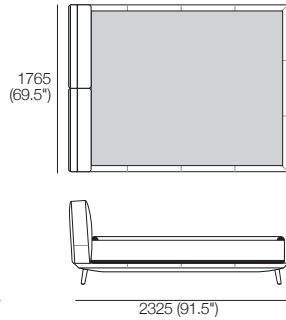

King-NZ
Mattress* sold separately
Leather upholstery* detail