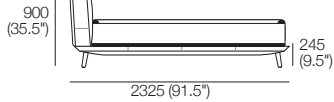

**KingSingle-AU-NZ-US | SuperSingle-SG**  
 BedHead Standard or Deluxe\*  
 Leather upholstery\* detail

Leather upholstery\* detail

Leather upholstery\* detail

**Pocket Accessory**

Cantilever Bracket Powered Twin Port  
 for: Lume Light | Side Table