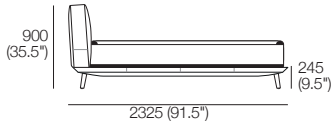

# Neo Bed II Queen | Double

**Queen-AU-NZ-US**  
 Mattress\* sold separately  
 Leather upholstery\* detail

**Queen-SG**  
 Mattress\* sold separately  
 Leather upholstery\* detail

**Queen-AU-SG-NZ-US**  
 BedHead Standard or Deluxe\*  
 Leather upholstery\* detail