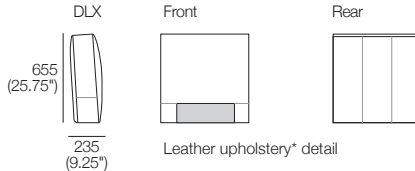

**Double-AU-NZ-US**  
 Mattress\* sold separately  
 Leather upholstery\* detail

**Double-AU-NZ-US**  
 BedHead Standard or Deluxe\*  
 Leather upholstery\* detail

Effective April 2021. \*Mattress: Sold separately - price extra. \*Upholstery: Leather detail indicated. \*BedHead: Some upholstery options include tricôt – as indicated in grey. Deluxe and Fabric upholstery options may increase layout flexibility. As King Living has a policy of continuous improvement, changes to products and specifications may be made without prior notice. Images and drawings are representative of design only. Accessories not included.