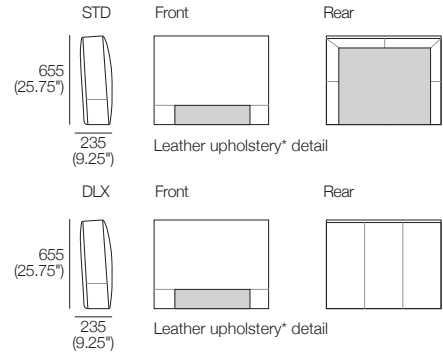

King-AU-SG | SuperKing-NZ
Bed-Head Standard or Deluxe*
Leather upholstery* detail