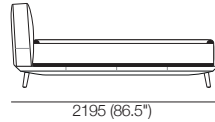

Leather upholstery* detail

Pocket Accessory

Cantilever Bracket Powered Twin Port
for: Lume Light | Side Table