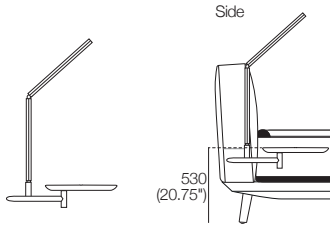

**KingSingle-AU-NZ-US | SuperSingle-SG**  
 BedHead Standard or Deluxe\*  
 Leather upholstery\* detail

Leather upholstery\* detail

Leather upholstery\* detail

**Pocket Accessory**

Cantilever Bracket Powered Twin Port  
 for: Lume Light | Side Table