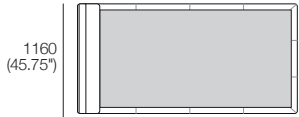

Neo Bed II KingSingle | SuperSingle

KingSingle-AU-NZ-US
Mattress* sold separately
Leather upholstery* detail