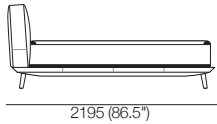

# Neo Bed II Queen | Double

**Queen-AU-NZ-US**  
 Mattress\* sold separately  
 Leather upholstery\* detail

**Queen-SG**  
 Mattress\* sold separately  
 Leather upholstery\* detail

**Queen-AU-SG-NZ-US**  
 BedHead Standard or Deluxe\*  
 Leather upholstery\* detail