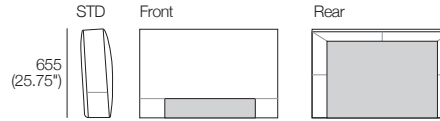

**KingSingle-AU-NZ-US | SuperSingle-SG**  
 BedHead Standard or Deluxe\*  
 Leather upholstery\* detail

Leather upholstery\* detail

Leather upholstery\* detail

**Pocket Accessory**

Cantilever Bracket Powered Twin Port  
 for: Lume Light | Side Table