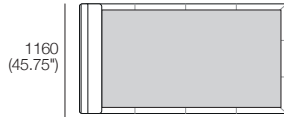

SuperSingle-SG
Mattress* sold separately
Leather upholstery* detail