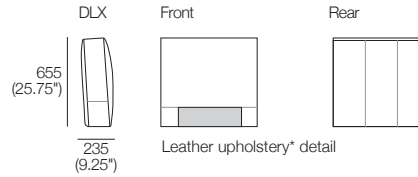

# Neo Bed II Queen | Double

**Queen-AU-NZ-US**  
 Mattress\* sold separately  
 Leather upholstery\* detail

**Queen-SG**  
 Mattress\* sold separately  
 Leather upholstery\* detail

**Queen-AU-SG-NZ-US**  
 BedHead Standard or Deluxe\*  
 Leather upholstery\* detail

**Double-AU-NZ-US**  
 Mattress\* sold separately  
 Leather upholstery\* detail

**Double-AU-NZ-US**  
 BedHead Standard or Deluxe\*  
 Leather upholstery\* detail

Effective April 2021. \*Mattress: Sold separately - price extra. \*Upholstery: Leather detail indicated. \*BedHead: Some upholstery options include tricôt – as indicated in grey. Deluxe and Fabric upholstery options may increase layout flexibility. As King Living has a policy of continuous improvement, changes to products and specifications may be made without prior notice. Images and drawings are representative of design only. Accessories not included.