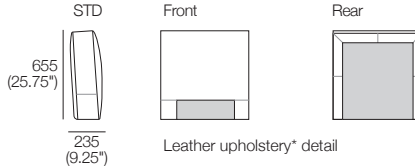

Double-AU-NZ-US
BedHead Standard or Deluxe*
Leather upholstery* detail

Effective April 2021. *Mattress: Sold separately - price extra. *Upholstery: Leather detail indicated. *BedHead: Some upholstery options include tricôt – as indicated in grey. Deluxe and Fabric upholstery options may increase layout flexibility. As King Living has a policy of continuous improvement, changes to products and specifications may be made without prior notice. Images and drawings are representative of design only. Accessories not included.