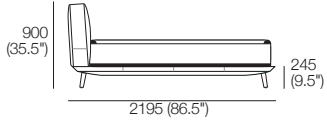

Double-AU-NZ-US
BedHead Standard or Deluxe*
Leather upholstery* detail

Effective April 2021. *Mattress: Sold separately - price extra. *Upholstery: Leather detail indicated. *BedHead: Some upholstery options include tricôt – as indicated in grey. Deluxe and Fabric upholstery options may increase layout flexibility. As King Living has a policy of continuous improvement, changes to products and specifications may be made without prior notice. Images and drawings are representative of design only. Accessories not included.