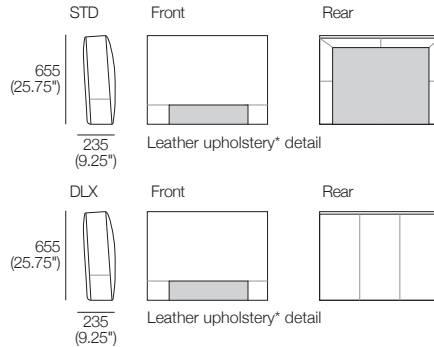

King-US
Bed-Head Standard or Deluxe*
Leather upholstery* detail