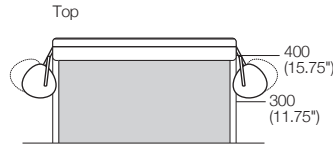

**KingSingle-AU-NZ-US | SuperSingle-SG**  
 BedHead Standard or Deluxe\*  
 Leather upholstery\* detail

Leather upholstery\* detail

Leather upholstery\* detail

**Pocket Accessory**

Cantilever Bracket Powered Twin Port  
 for: Lume Light | Side Table