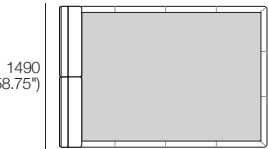

Double-AU-NZ-US
Mattress* sold separately
Leather upholstery* detail