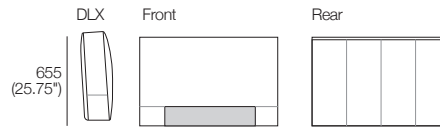

**KingSingle-AU-NZ-US | SuperSingle-SG**  
 BedHead Standard or Deluxe\*  
 Leather upholstery\* detail

Leather upholstery\* detail

Leather upholstery\* detail

**Pocket Accessory**

Cantilever Bracket Powered Twin Port  
 for: Lume Light | Side Table