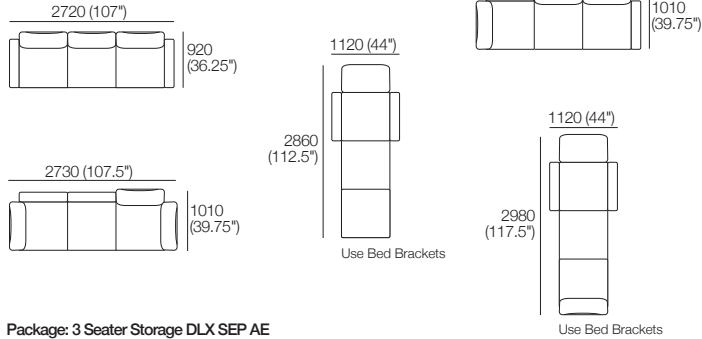

Delta Packages

3 Seater Deluxe SEP

Package: 3 Seater DLX SEP AE

Components: 1x 3STR Base SEP, 3x Back, 2x Box Arm.
Configurations:

Package: 3 Seater Storage DLX SEP AE

Components: 1x 3STR Base SEP Storage, 3x Back, 2x Box Arm. Configurations: