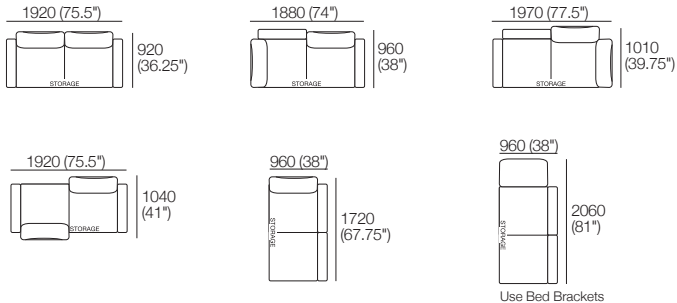

## 2 Seater Deluxe SEP

### Package: 2 Seater DLX SEP AE

Components: 1x 2STR Base SEP, 2x Back, 2x Box Arm.  
Configurations:

### Package: 2 Seater Storage DLX SEP AE

Components: 1x 2STR Base SEP 1600 Storage, 2x Back, 2x Box Arm.  
Configurations: