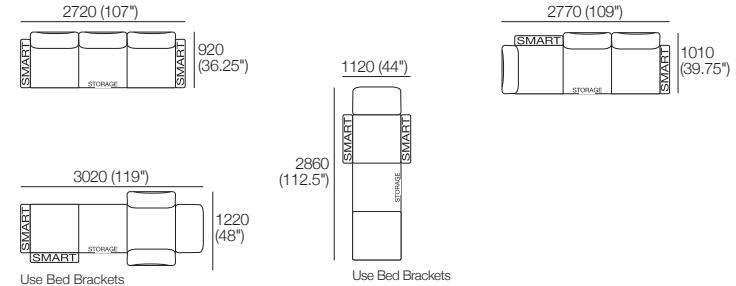

Delta Packages

3 Seater Deluxe SEP

Package: 3 Seater DLX SEP AE

Components: 1x 3STR Base SEP, 3x Back, 2x Box Arm.
Configurations:

Package: 3 Seater Storage DLX SEP AE

Components: 1x 3STR Base SEP Storage, 3x Back, 2x Box Arm. Configurations:

Package: 3 Seater DLX SEP SMART AE

Components: 1x 3STR Base SEP, 3x Back, 2x Box Arm SMART.
Configurations:

Package: 3 Seater Storage DLX SEP SMART AE

Components: 1x 3STR Base SEP Storage, 3x Back, 2x Box Arm SMART. Configurations: