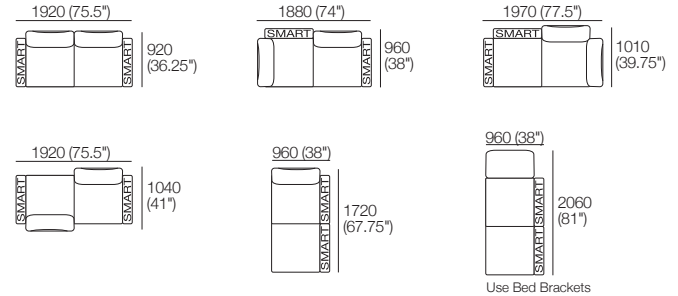

Package: 2 Seater DLX SEP SMART AE

Components: 1x 2STR Base SEP, 2x Back, 2x Box Arm SMART.
Configurations: