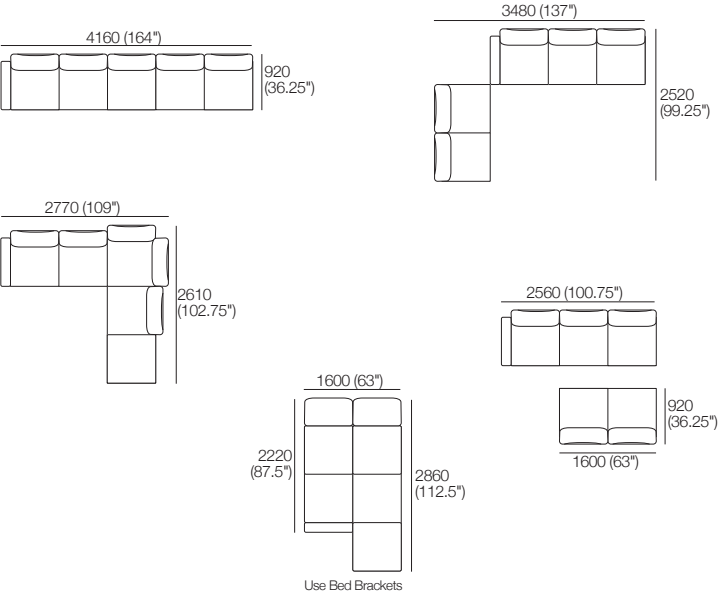

Delta Packages

6 SEP

Package: 6 SEP AE

Components: 1x 3STR Base SEP, 1x 2STR Base SEP,
5x Back, 1x Box Arm.
Configurations: