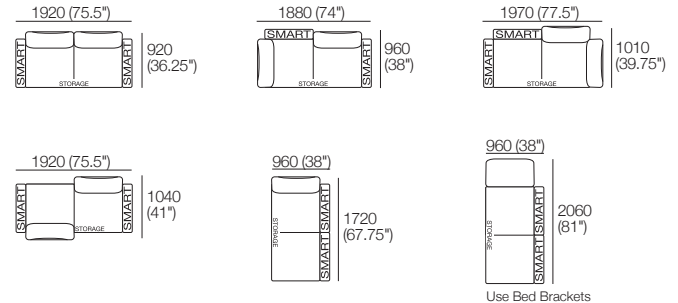

Package: 2 Seater Storage DLX SEP SMART AE

Components: 1x 2STR Base SEP 1600 Storage, 2x Back, 2x Box Arm SMART.
Configurations: