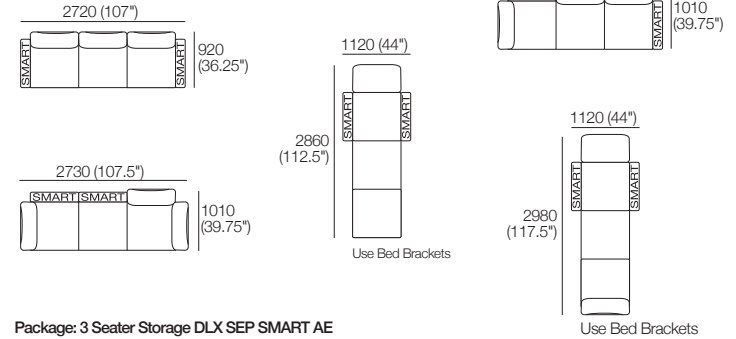

Package: 3 Seater DLX SEP SMART AE

Components: 1x 3STR Base SEP, 3x Back, 2x Box Arm SMART.
Configurations:

Package: 3 Seater Storage DLX SEP SMART AE

Components: 1x 3STR Base SEP Storage, 3x Back, 2x Box Arm SMART. Configurations: