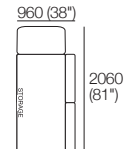

Configurations:

Use Bed Brackets

Package: 2 Seater DLX Storage AE

Components: 1x Rectangle S1600, 2x Back, 2x Box Arm.

Configurations:

Use Bed Brackets

Package: 2 Seater DLX SMART AE

Components: 1x Rectangle, 2x Back, 2x Box Arm SMART.

Configurations:

Use Bed Brackets

Package: 2 Seater DLX Storage SMART AE

Components: 1x Rectangle S1600, 2x Back, 2x Box Arm SMART.

Configurations:

Use Bed Brackets