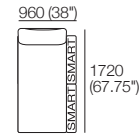

Configurations:

Use Bed Brackets

Package: 2 Seater DLX Storage AE

Components: 1x Rectangle S1600, 2x Back, 2x Box Arm.

Configurations:

Use Bed Brackets

Package: 2 Seater DLX SMART AE

Components: 1x Rectangle, 2x Back, 2x Box Arm SMART.

Configurations:

Use Bed Brackets

Package: 2 Seater DLX Storage SMART AE

Components: 1x Rectangle S1600, 2x Back, 2x Box Arm SMART.

Configurations:

Use Bed Brackets