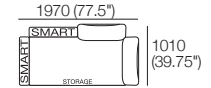

Configurations:

Use Bed Brackets

Package: 2 Seater DLX Storage AE

Components: 1x Rectangle S1600, 2x Back, 2x Box Arm.

Configurations:

Use Bed Brackets

Package: 2 Seater DLX SMART AE

Components: 1x Rectangle, 2x Back, 2x Box Arm SMART.

Configurations:

Use Bed Brackets

Package: 2 Seater DLX Storage SMART AE

Components: 1x Rectangle S1600, 2x Back, 2x Box Arm SMART.

Configurations:

Use Bed Brackets