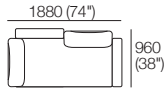

K I N G

Delta Packages
2 STR DLX

DT2022137-ANZ-NA-UK-V2

kingliving.com

Delta Packages

2 Seater Deluxe

Package: 2 Seater DLX AE

Components: 1x Rectangle, 2x Back, 2x Box Arm.

Configurations:

Use Bed Brackets

Package: 2 Seater DLX Storage AE

Components: 1x Rectangle S1600, 2x Back, 2x Box Arm.

Configurations:

Use Bed Brackets

Package: 2 Seater DLX SMART AE

Components: 1x Rectangle, 2x Back, 2x Box Arm SMART.

Configurations:

Use Bed Brackets

Package: 2 Seater DLX Storage SMART AE

Components: 1x Rectangle S1600, 2x Back, 2x Box Arm SMART.

Configurations:

Use Bed Brackets