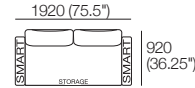

Configurations:

Use Bed Brackets

Package: 2 Seater DLX Storage AE

Components: 1x Rectangle S1600, 2x Back, 2x Box Arm.

Configurations:

Use Bed Brackets

Package: 2 Seater DLX SMART AE

Components: 1x Rectangle, 2x Back, 2x Box Arm SMART.

Configurations:

Use Bed Brackets

Package: 2 Seater DLX Storage SMART AE

Components: 1x Rectangle S1600, 2x Back, 2x Box Arm SMART.

Configurations:

Use Bed Brackets