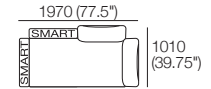

Configurations:

Use Bed Brackets

Package: 2 Seater DLX Storage AE

Components: 1x Rectangle S1600, 2x Back, 2x Box Arm.

Configurations:

Use Bed Brackets

Package: 2 Seater DLX SMART AE

Components: 1x Rectangle, 2x Back, 2x Box Arm SMART.

Configurations:

Use Bed Brackets

Package: 2 Seater DLX Storage SMART AE

Components: 1x Rectangle S1600, 2x Back, 2x Box Arm SMART.

Configurations:

Use Bed Brackets