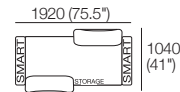

Configurations:

Use Bed Brackets

Package: 2 Seater DLX Storage AE

Components: 1x Rectangle S1600, 2x Back, 2x Box Arm.

Configurations:

Use Bed Brackets

Package: 2 Seater DLX SMART AE

Components: 1x Rectangle, 2x Back, 2x Box Arm SMART.

Configurations:

Use Bed Brackets

Package: 2 Seater DLX Storage SMART AE

Components: 1x Rectangle S1600, 2x Back, 2x Box Arm SMART.

Configurations:

Use Bed Brackets