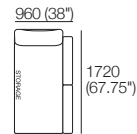

Configurations:

Use Bed Brackets

Package: 2 Seater DLX Storage AE

Components: 1x Rectangle S1600, 2x Back, 2x Box Arm.

Configurations:

Use Bed Brackets

Package: 2 Seater DLX SMART AE

Components: 1x Rectangle, 2x Back, 2x Box Arm SMART.

Configurations:

Use Bed Brackets

Package: 2 Seater DLX Storage SMART AE

Components: 1x Rectangle S1600, 2x Back, 2x Box Arm SMART.

Configurations:

Use Bed Brackets