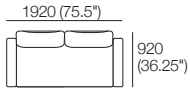

K I N G

Delta Packages
2 STR DLX

DT2022137-ANZ-NA-UK-V2

kingliving.com

Delta Packages

2 Seater Deluxe

Package: 2 Seater DLX AE

Components: 1x Rectangle, 2x Back, 2x Box Arm.

Configurations:

Use Bed Brackets

Package: 2 Seater DLX Storage AE

Components: 1x Rectangle S1600, 2x Back, 2x Box Arm.

Configurations:

Use Bed Brackets

Package: 2 Seater DLX SMART AE

Components: 1x Rectangle, 2x Back, 2x Box Arm SMART.