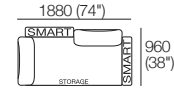

Configurations:

Use Bed Brackets

Package: 2 Seater DLX Storage AE

Components: 1x Rectangle S1600, 2x Back, 2x Box Arm.

Configurations:

Use Bed Brackets

Package: 2 Seater DLX SMART AE

Components: 1x Rectangle, 2x Back, 2x Box Arm SMART.

Configurations:

Use Bed Brackets

Package: 2 Seater DLX Storage SMART AE

Components: 1x Rectangle S1600, 2x Back, 2x Box Arm SMART.

Configurations:

Use Bed Brackets