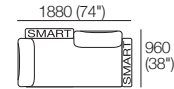

Configurations:

Use Bed Brackets

Package: 2 Seater DLX Storage AE

Components: 1x Rectangle S1600, 2x Back, 2x Box Arm.

Configurations:

Use Bed Brackets

Package: 2 Seater DLX SMART AE

Components: 1x Rectangle, 2x Back, 2x Box Arm SMART.

Configurations:

Use Bed Brackets

Package: 2 Seater DLX Storage SMART AE

Components: 1x Rectangle S1600, 2x Back, 2x Box Arm SMART.

Configurations:

Use Bed Brackets