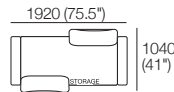

Configurations:

Use Bed Brackets

Package: 2 Seater DLX Storage AE

Components: 1x Rectangle S1600, 2x Back, 2x Box Arm.

Configurations:

Use Bed Brackets

Package: 2 Seater DLX SMART AE

Components: 1x Rectangle, 2x Back, 2x Box Arm SMART.

Configurations:

Use Bed Brackets

Package: 2 Seater DLX Storage SMART AE

Components: 1x Rectangle S1600, 2x Back, 2x Box Arm SMART.

Configurations:

Use Bed Brackets