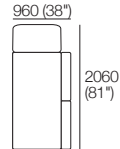

K I N G

Delta Packages
2 STR DLX

DT2022137-ANZ-NA-UK-V2

kingliving.com

Delta Packages

2 Seater Deluxe

Package: 2 Seater DLX AE

Components: 1x Rectangle, 2x Back, 2x Box Arm.

Configurations:

Use Bed Brackets

Package: 2 Seater DLX Storage AE

Components: 1x Rectangle S1600, 2x Back, 2x Box Arm.

Configurations:

Use Bed Brackets

Package: 2 Seater DLX SMART AE

Components: 1x Rectangle, 2x Back, 2x Box Arm SMART.