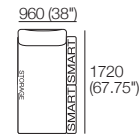

Configurations:

Use Bed Brackets

Package: 2 Seater DLX Storage AE

Components: 1x Rectangle S1600, 2x Back, 2x Box Arm.

Configurations:

Use Bed Brackets

Package: 2 Seater DLX SMART AE

Components: 1x Rectangle, 2x Back, 2x Box Arm SMART.

Configurations:

Use Bed Brackets

Package: 2 Seater DLX Storage SMART AE

Components: 1x Rectangle S1600, 2x Back, 2x Box Arm SMART.

Configurations:

Use Bed Brackets