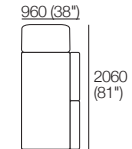

Configurations:

Use Bed Brackets

Package: 2 Seater DLX Storage AE

Components: 1x Rectangle S1600, 2x Back, 2x Box Arm.

Configurations:

Use Bed Brackets

Package: 2 Seater DLX SMART AE

Components: 1x Rectangle, 2x Back, 2x Box Arm SMART.

Configurations:

Use Bed Brackets

Package: 2 Seater DLX Storage SMART AE

Components: 1x Rectangle S1600, 2x Back, 2x Box Arm SMART.

Configurations:

Use Bed Brackets