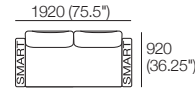

K I N G

Delta Packages
2 STR DLX

DT2022137-ANZ-NA-UK-V2

kingliving.com

Delta Packages

2 Seater Deluxe

Package: 2 Seater DLX AE

Components: 1x Rectangle, 2x Back, 2x Box Arm.

Configurations:

Use Bed Brackets

Package: 2 Seater DLX Storage AE

Components: 1x Rectangle S1600, 2x Back, 2x Box Arm.

Configurations:

Use Bed Brackets

Package: 2 Seater DLX SMART AE

Components: 1x Rectangle, 2x Back, 2x Box Arm SMART.

Configurations:

Use Bed Brackets

Package: 2 Seater DLX Storage SMART AE

Components: 1x Rectangle S1600, 2x Back, 2x Box Arm SMART.

Configurations:

Use Bed Brackets