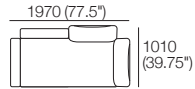

K I N G

Delta Packages
2 STR DLX

DT2022137-ANZ-NA-UK-V2

kingliving.com

Delta Packages

2 Seater Deluxe

Package: 2 Seater DLX AE

Components: 1x Rectangle, 2x Back, 2x Box Arm.

Configurations:

Use Bed Brackets

Package: 2 Seater DLX Storage AE

Components: 1x Rectangle S1600, 2x Back, 2x Box Arm.

Configurations:

Use Bed Brackets

Package: 2 Seater DLX SMART AE

Components: 1x Rectangle, 2x Back, 2x Box Arm SMART.