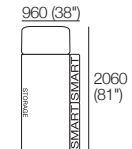

Configurations:

Use Bed Brackets

Package: 2 Seater DLX Storage AE

Components: 1x Rectangle S1600, 2x Back, 2x Box Arm.

Configurations:

Use Bed Brackets

Package: 2 Seater DLX SMART AE

Components: 1x Rectangle, 2x Back, 2x Box Arm SMART.

Configurations:

Use Bed Brackets

Package: 2 Seater DLX Storage SMART AE

Components: 1x Rectangle S1600, 2x Back, 2x Box Arm SMART.

Configurations:

Use Bed Brackets