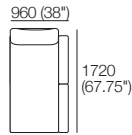

K I N G

Delta Packages
2 STR DLX

DT2022137-ANZ-NA-UK-V2

kingliving.com

Delta Packages

2 Seater Deluxe

Package: 2 Seater DLX AE

Components: 1x Rectangle, 2x Back, 2x Box Arm.

Configurations:

Use Bed Brackets

Package: 2 Seater DLX Storage AE

Components: 1x Rectangle S1600, 2x Back, 2x Box Arm.

Configurations:

Use Bed Brackets

Package: 2 Seater DLX SMART AE

Components: 1x Rectangle, 2x Back, 2x Box Arm SMART.