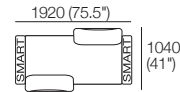

Configurations:

Use Bed Brackets

Package: 2 Seater DLX Storage AE

Components: 1x Rectangle S1600, 2x Back, 2x Box Arm.

Configurations:

Use Bed Brackets

Package: 2 Seater DLX SMART AE

Components: 1x Rectangle, 2x Back, 2x Box Arm SMART.

Configurations:

Use Bed Brackets

Package: 2 Seater DLX Storage SMART AE

Components: 1x Rectangle S1600, 2x Back, 2x Box Arm SMART.

Configurations:

Use Bed Brackets