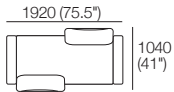

K I N G

Delta Packages
2 STR DLX

DT2022137-ANZ-NA-UK-V2

kingliving.com

Delta Packages

2 Seater Deluxe

Package: 2 Seater DLX AE

Components: 1x Rectangle, 2x Back, 2x Box Arm.

Configurations:

Use Bed Brackets

Package: 2 Seater DLX Storage AE

Components: 1x Rectangle S1600, 2x Back, 2x Box Arm.

Configurations:

Use Bed Brackets

Package: 2 Seater DLX SMART AE

Components: 1x Rectangle, 2x Back, 2x Box Arm SMART.

Configurations:

Use Bed Brackets

Package: 2 Seater DLX Storage SMART AE

Components: 1x Rectangle S1600, 2x Back, 2x Box Arm SMART.

Configurations:

Use Bed Brackets