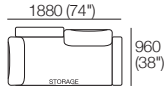

Configurations:

Use Bed Brackets

Package: 2 Seater DLX Storage AE

Components: 1x Rectangle S1600, 2x Back, 2x Box Arm.

Configurations:

Use Bed Brackets

Package: 2 Seater DLX SMART AE

Components: 1x Rectangle, 2x Back, 2x Box Arm SMART.

Configurations:

Use Bed Brackets

Package: 2 Seater DLX Storage SMART AE

Components: 1x Rectangle S1600, 2x Back, 2x Box Arm SMART.

Configurations:

Use Bed Brackets