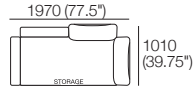

Configurations:

Use Bed Brackets

Package: 2 Seater DLX Storage AE

Components: 1x Rectangle S1600, 2x Back, 2x Box Arm.

Configurations:

Use Bed Brackets

Package: 2 Seater DLX SMART AE

Components: 1x Rectangle, 2x Back, 2x Box Arm SMART.

Configurations:

Use Bed Brackets

Package: 2 Seater DLX Storage SMART AE

Components: 1x Rectangle S1600, 2x Back, 2x Box Arm SMART.

Configurations:

Use Bed Brackets