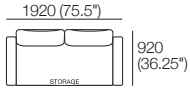

Configurations:

Use Bed Brackets

Package: 2 Seater DLX Storage AE

Components: 1x Rectangle S1600, 2x Back, 2x Box Arm.

Configurations:

Use Bed Brackets

Package: 2 Seater DLX SMART AE

Components: 1x Rectangle, 2x Back, 2x Box Arm SMART.

Configurations:

Use Bed Brackets

Package: 2 Seater DLX Storage SMART AE

Components: 1x Rectangle S1600, 2x Back, 2x Box Arm SMART.

Configurations:

Use Bed Brackets