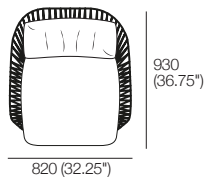

Quay Outdoor Sofa Range

K I N G

Armchair
Side View

Top View

2 Seater
Side View

Top View

2.5 Seater
Side View

Top View