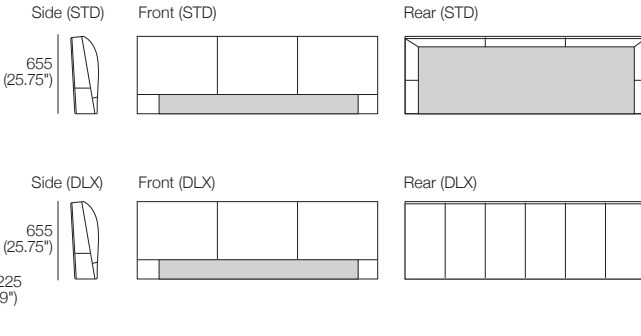

K I N G

DT2021 243-ANZ-ASIA-NA-V2

kingliving.com

Bellaire Bed

Bellaire Bed

King-AU | SuperKing-NZ

Bedbase: Fabric or Leather
 Mattress Area:
 1835 (72.25") x 2030 (80")

King-SG

Bedbase: Fabric or Leather
 Mattress Area:
 1835 (72.25") x 1900 (74.75")

King-NZ

Bedbase: Fabric or Leather
 Mattress Area:
 1660 (65.5") x 2030 (80")

King-AU-SG | SuperKing-NZ | King-NZ

Bedhead: Fabric or Leather
 Standard or Deluxe

King-US

Bedbase: Fabric or Leather
 Mattress Area:
 1935 (76.25") x 2030 (80")

King-US

Bedhead: Fabric or Leather
 Standard or Deluxe

Effective July 2023. Mattress sold separately. SleepPlus Mattresses fit to size on all King Living Beds. Bed & Mattress sizes comparable in country or region as indicated: Australia (AU) | New Zealand (NZ) | North America (NA / US) | Asia (SG). Mattress Area dimensions provided for compatibility check. Leather detail indicated. Upholstery options may include tricot. King Living has a policy of continuous improvement, changes to products and specifications may be made without prior notice. Images and drawings are representative of design only. Accessories not included.

Bellaire Bed

Queen-AU-NZ-NA

Bedbase: Fabric or Leather
 Mattress Area:
 1525 (60") x 2030 (80")

Queen-SG

Bedbase: Fabric or Leather
 Mattress Area:
 1525 (60") x 1900 (74.75")

Queen-AU-NZ-NA-SG

Bedhead: Fabric or Leather
 Standard or Deluxe