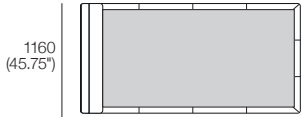

Bellaire Bed

Queen-AU-NZ-NA

Bedbase: Fabric or Leather
 Mattress Area:
 1525 (60") x 2030 (80")

Queen-SG

Bedbase: Fabric or Leather
 Mattress Area:
 1525 (60") x 1900 (74.75")

Queen-AU-NZ-NA-SG

Bedhead: Fabric or Leather
 Standard or Deluxe

Double-AU-NZ-NA

Bedbase: Fabric or Leather
 Mattress Area:
 1385 (54.5") x 1900 (74.75")

Effective July 2023. Mattress sold separately. SleepPlus Mattresses fit to size on all King Living Beds. Bed & Mattress sizes comparable in country or region as indicated: Australia (AU) | New Zealand (NZ) | North America (NA / US) | Asia (SG). Mattress Area dimensions provided for compatibility check. Leather detail indicated. Upholstery options may include tricot. King Living has a policy of continuous improvement, changes to products and specifications may be made without prior notice. Images and drawings are representative of design only. Accessories not included.

Bellaire Bed

KingSingle-AU-NZ-NA

Bedbase: Fabric or Leather
 Mattress Area:
 1055 (41.5") x 2030 (80")

SuperSingle-SG

Bedbase: Fabric or Leather
 Mattress Area:
 1055 (41.5") x 1900 (74.75")

KingSingle-AU-NZ-NA | SuperSingle-SG