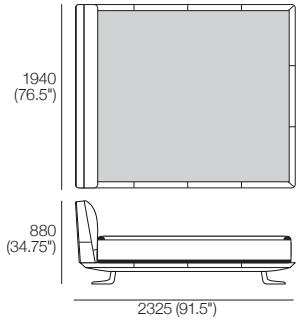

K I N G

DT2021 243-ANZ-ASIA-NA-V2

kingliving.com

Bellaire Bed

Bellaire Bed

King-AU | SuperKing-NZ

Bedbase: Fabric or Leather
 Mattress Area:
 1835 (72.25") x 2030 (80")

King-SG

Bedbase: Fabric or Leather
 Mattress Area:
 1835 (72.25") x 1900 (74.75")

King-NZ

Bedbase: Fabric or Leather
 Mattress Area:
 1660 (65.5") x 2030 (80")

King-AU-SG | SuperKing-NZ | King-NZ

Bedhead: Fabric or Leather
 Standard or Deluxe

King-US

Bedbase: Fabric or Leather
 Mattress Area:
 1935 (76.25") x 2030 (80")

King-US

Bedhead: Fabric or Leather
 Standard or Deluxe

Effective July 2023. Mattress sold separately. SleepPlus Mattresses fit to size on all King Living Beds. Bed & Mattress sizes comparable in country or region as indicated: Australia (AU) | New Zealand (NZ) | North America (NA / US) | Asia (SG). Mattress Area dimensions provided for compatibility check. Leather detail indicated. Upholstery options may include tricot. King Living has a policy of continuous improvement, changes to products and specifications may be made without prior notice. Images and drawings are representative of design only. Accessories not included.

Bellaire Bed

Queen-AU-NZ-NA

Bedbase: Fabric or Leather
 Mattress Area:
 1525 (60") x 2030 (80")

Queen-SG

Bedbase: Fabric or Leather
 Mattress Area:
 1525 (60") x 1900 (74.75")

Queen-AU-NZ-NA-SG

Bedhead: Fabric or Leather
 Standard or Deluxe