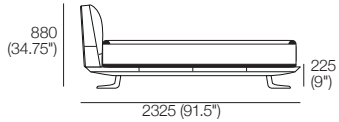

Bellaire Bed

Queen-AU-NZ-NA

Bedbase: Fabric or Leather
 Mattress Area:
 1525 (60") x 2030 (80")

Queen-SG

Bedbase: Fabric or Leather
 Mattress Area:
 1525 (60") x 1900 (74.75")

Queen-AU-NZ-NA-SG

Bedhead: Fabric or Leather
 Standard or Deluxe

Double-AU-NZ-NA

Bedbase: Fabric or Leather
 Mattress Area:
 1385 (54.5") x 1900 (74.75")

Effective July 2023. Mattress sold separately. SleepPlus Mattresses fit to size on all King Living Beds. Bed & Mattress sizes comparable in country or region as indicated: Australia (AU) | New Zealand (NZ) | North America (NA / US) | Asia (SG). Mattress Area dimensions provided for compatibility check. Leather detail indicated. Upholstery options may include tricot. King Living has a policy of continuous improvement, changes to products and specifications may be made without prior notice. Images and drawings are representative of design only. Accessories not included.

Bellaire Bed

KingSingle-AU-NZ-NA

Bedbase: Fabric or Leather
 Mattress Area:
 1055 (41.5") x 2030 (80")

SuperSingle-SG

Bedbase: Fabric or Leather
 Mattress Area:
 1055 (41.5") x 1900 (74.75")

KingSingle-AU-NZ-NA | SuperSingle-SG