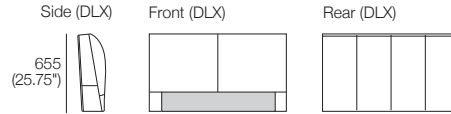

KingSingle-AU-NZ-NA | SuperSingle-SG

Bedhead: Fabric or Leather
Standard or Deluxe