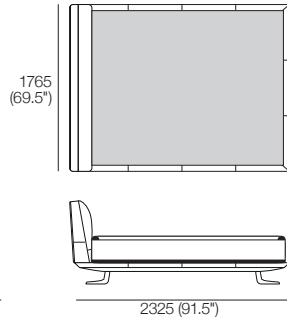

K I N G

DT2021 243-ANZ-ASIA-NA-V2

kingliving.com

Bellaire Bed

Bellaire Bed

King-AU | SuperKing-NZ

Bedbase: Fabric or Leather
 Mattress Area:
 1835 (72.25") x 2030 (80")

King-SG

Bedbase: Fabric or Leather
 Mattress Area:
 1835 (72.25") x 1900 (74.75")

King-NZ

Bedbase: Fabric or Leather
 Mattress Area:
 1660 (65.5") x 2030 (80")

King-AU-SG | SuperKing-NZ | King-NZ

Bedhead: Fabric or Leather
 Standard or Deluxe

King-US

Bedbase: Fabric or Leather
 Mattress Area:
 1935 (76.25") x 2030 (80")

King-US

Bedhead: Fabric or Leather
 Standard or Deluxe

Effective July 2023. Mattress sold separately. SleepPlus Mattresses fit to size on all King Living Beds. Bed & Mattress sizes comparable in country or region as indicated: Australia (AU) | New Zealand (NZ) | North America (NA / US) | Asia (SG). Mattress Area dimensions provided for compatibility check. Leather detail indicated. Upholstery options may include tricot. King Living has a policy of continuous improvement, changes to products and specifications may be made without prior notice. Images and drawings are representative of design only. Accessories not included.

Bellaire Bed

Queen-AU-NZ-NA

Bedbase: Fabric or Leather
 Mattress Area:
 1525 (60") x 2030 (80")

Queen-SG

Bedbase: Fabric or Leather
 Mattress Area:
 1525 (60") x 1900 (74.75")

Queen-AU-NZ-NA-SG

Bedhead: Fabric or Leather
 Standard or Deluxe