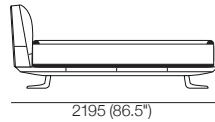

Bellaire Bed

Queen-AU-NZ-NA

Bedbase: Fabric or Leather
 Mattress Area:
 1525 (60") x 2030 (80")

Queen-SG

Bedbase: Fabric or Leather
 Mattress Area:
 1525 (60") x 1900 (74.75")

Queen-AU-NZ-NA-SG

Bedhead: Fabric or Leather
 Standard or Deluxe

Double-AU-NZ-NA

Bedbase: Fabric or Leather
 Mattress Area:
 1385 (54.5") x 1900 (74.75")

Effective July 2023. Mattress sold separately. SleepPlus Mattresses fit to size on all King Living Beds. Bed & Mattress sizes comparable in country or region as indicated: Australia (AU) | New Zealand (NZ) | North America (NA / US) | Asia (SG). Mattress Area dimensions provided for compatibility check. Leather detail indicated. Upholstery options may include tricot. King Living has a policy of continuous improvement, changes to products and specifications may be made without prior notice. Images and drawings are representative of design only. Accessories not included.

Bellaire Bed

KingSingle-AU-NZ-NA

Bedbase: Fabric or Leather
 Mattress Area:
 1055 (41.5") x 2030 (80")

SuperSingle-SG

Bedbase: Fabric or Leather
 Mattress Area:
 1055 (41.5") x 1900 (74.75")

KingSingle-AU-NZ-NA | SuperSingle-SG