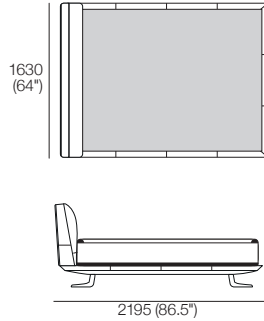

King-US

Bedbase: Fabric or Leather
 Mattress Area:
 1935 (76.25") x 2030 (80")

King-US

Bedhead: Fabric or Leather
 Standard or Deluxe

Effective July 2023. Mattress sold separately. SleepPlus Mattresses fit to size on all King Living Beds. Bed & Mattress sizes comparable in country or region as indicated: Australia (AU) | New Zealand (NZ) | North America (NA / US) | Asia (SG). Mattress Area dimensions provided for compatibility check. Leather detail indicated. Upholstery options may include tricot. King Living has a policy of continuous improvement, changes to products and specifications may be made without prior notice. Images and drawings are representative of design only. Accessories not included.

Bellaire Bed

Queen-AU-NZ-NA

Bedbase: Fabric or Leather
 Mattress Area:
 1525 (60") x 2030 (80")

Queen-SG

Bedbase: Fabric or Leather
 Mattress Area:
 1525 (60") x 1900 (74.75")

Queen-AU-NZ-NA-SG

Bedhead: Fabric or Leather
 Standard or Deluxe

Double-AU-NZ-NA

Bedbase: Fabric or Leather
 Mattress Area:
 1385 (54.5") x 1900 (74.75")

Effective July 2023. Mattress sold separately. SleepPlus Mattresses fit to size on all King Living Beds. Bed & Mattress sizes comparable in country or region as indicated: Australia (AU) | New Zealand (NZ) | North America (NA / US) | Asia (SG). Mattress Area dimensions provided for compatibility check. Leather detail indicated. Upholstery options may include tricot. King Living has a policy of continuous improvement, changes to products and specifications may be made without prior notice. Images and drawings are representative of design only. Accessories not included.

Bellaire Bed

KingSingle-AU-NZ-NA

Bedbase: Fabric or Leather
 Mattress Area:
 1055 (41.5") x 2030 (80")

SuperSingle-SG

Bedbase: Fabric or Leather
 Mattress Area:
 1055 (41.5") x 1900 (74.75")

KingSingle-AU-NZ-NA | SuperSingle-SG