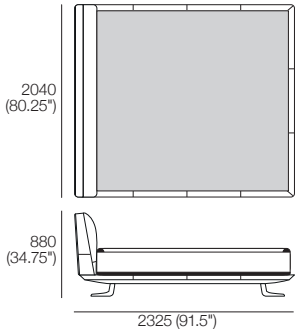

K I N G

DT2021 243-ANZ-ASIA-NA-V2

kingliving.com

Bellaire Bed

Bellaire Bed

King-AU | SuperKing-NZ

Bedbase: Fabric or Leather
 Mattress Area:
 1835 (72.25") x 2030 (80")

King-SG

Bedbase: Fabric or Leather
 Mattress Area:
 1835 (72.25") x 1900 (74.75")

King-NZ

Bedbase: Fabric or Leather
 Mattress Area:
 1660 (65.5") x 2030 (80")

King-AU-SG | SuperKing-NZ | King-NZ

Bedhead: Fabric or Leather
 Standard or Deluxe

King-US

Bedbase: Fabric or Leather
 Mattress Area:
 1935 (76.25") x 2030 (80")

King-US

Bedhead: Fabric or Leather
 Standard or Deluxe

Effective July 2023. Mattress sold separately. SleepPlus Mattresses fit to size on all King Living Beds. Bed & Mattress sizes comparable in country or region as indicated: Australia (AU) | New Zealand (NZ) | North America (NA / US) | Asia (SG). Mattress Area dimensions provided for compatibility check. Leather detail indicated. Upholstery options may include tricot. King Living has a policy of continuous improvement, changes to products and specifications may be made without prior notice. Images and drawings are representative of design only. Accessories not included.

Bellaire Bed

Queen-AU-NZ-NA

Bedbase: Fabric or Leather
 Mattress Area:
 1525 (60") x 2030 (80")

Queen-SG

Bedbase: Fabric or Leather
 Mattress Area:
 1525 (60") x 1900 (74.75")

Queen-AU-NZ-NA-SG

Bedhead: Fabric or Leather
 Standard or Deluxe