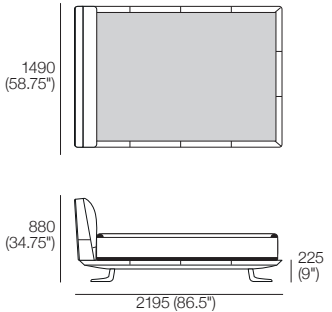

King-US

Bedbase: Fabric or Leather
 Mattress Area:
 1935 (76.25") x 2030 (80")

King-US

Bedhead: Fabric or Leather
 Standard or Deluxe

Effective July 2023. Mattress sold separately. SleepPlus Mattresses fit to size on all King Living Beds. Bed & Mattress sizes comparable in country or region as indicated: Australia (AU) | New Zealand (NZ) | North America (NA / US) | Asia (SG). Mattress Area dimensions provided for compatibility check. Leather detail indicated. Upholstery options may include tricot. King Living has a policy of continuous improvement, changes to products and specifications may be made without prior notice. Images and drawings are representative of design only. Accessories not included.

Bellaire Bed

Queen-AU-NZ-NA

Bedbase: Fabric or Leather
 Mattress Area:
 1525 (60") x 2030 (80")

Queen-SG

Bedbase: Fabric or Leather
 Mattress Area:
 1525 (60") x 1900 (74.75")

Queen-AU-NZ-NA-SG

Bedhead: Fabric or Leather
 Standard or Deluxe

Double-AU-NZ-NA

Bedbase: Fabric or Leather
 Mattress Area:
 1385 (54.5") x 1900 (74.75")

Effective July 2023. Mattress sold separately. SleepPlus Mattresses fit to size on all King Living Beds. Bed & Mattress sizes comparable in country or region as indicated: Australia (AU) | New Zealand (NZ) | North America (NA / US) | Asia (SG). Mattress Area dimensions provided for compatibility check. Leather detail indicated. Upholstery options may include tricot. King Living has a policy of continuous improvement, changes to products and specifications may be made without prior notice. Images and drawings are representative of design only. Accessories not included.

Bellaire Bed

KingSingle-AU-NZ-NA

Bedbase: Fabric or Leather
 Mattress Area:
 1055 (41.5") x 2030 (80")

SuperSingle-SG

Bedbase: Fabric or Leather
 Mattress Area:
 1055 (41.5") x 1900 (74.75")

KingSingle-AU-NZ-NA | SuperSingle-SG