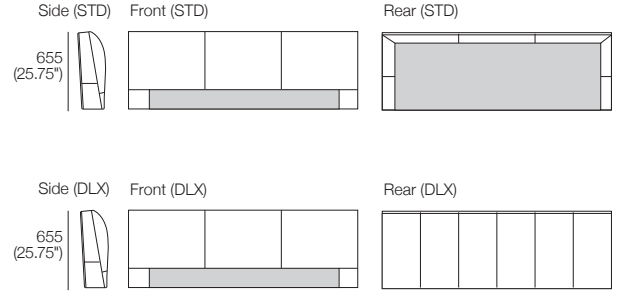

K I N G

DT2021 243-ANZ-ASIA-NA-V2

kingliving.com

Bellaire Bed

Bellaire Bed

King-AU | SuperKing-NZ

Bedbase: Fabric or Leather
 Mattress Area:
 1835 (72.25") x 2030 (80")

King-SG

Bedbase: Fabric or Leather
 Mattress Area:
 1835 (72.25") x 1900 (74.75")

King-NZ

Bedbase: Fabric or Leather
 Mattress Area:
 1660 (65.5") x 2030 (80")

King-AU-SG | SuperKing-NZ | King-NZ

Bedhead: Fabric or Leather
 Standard or Deluxe

King-US

Bedbase: Fabric or Leather
 Mattress Area:
 1935 (76.25") x 2030 (80")

King-US

Bedhead: Fabric or Leather
 Standard or Deluxe

Effective July 2023. Mattress sold separately. SleepPlus Mattresses fit to size on all King Living Beds. Bed & Mattress sizes comparable in country or region as indicated: Australia (AU) | New Zealand (NZ) | North America (NA / US) | Asia (SG). Mattress Area dimensions provided for compatibility check. Leather detail indicated. Upholstery options may include tricot. King Living has a policy of continuous improvement, changes to products and specifications may be made without prior notice. Images and drawings are representative of design only. Accessories not included.

Bellaire Bed

Queen-AU-NZ-NA

Bedbase: Fabric or Leather
 Mattress Area:
 1525 (60") x 2030 (80")

Queen-SG

Bedbase: Fabric or Leather
 Mattress Area:
 1525 (60") x 1900 (74.75")

Queen-AU-NZ-NA-SG

Bedhead: Fabric or Leather
 Standard or Deluxe