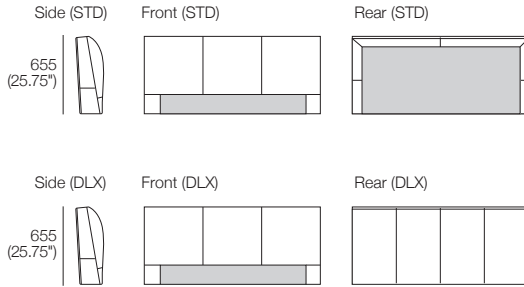

King-US

Bedbase: Fabric or Leather
 Mattress Area:
 1935 (76.25") x 2030 (80")

King-US

Bedhead: Fabric or Leather
 Standard or Deluxe

Effective July 2023. Mattress sold separately. SleepPlus Mattresses fit to size on all King Living Beds. Bed & Mattress sizes comparable in country or region as indicated: Australia (AU) | New Zealand (NZ) | North America (NA / US) | Asia (SG). Mattress Area dimensions provided for compatibility check. Leather detail indicated. Upholstery options may include tricot. King Living has a policy of continuous improvement, changes to products and specifications may be made without prior notice. Images and drawings are representative of design only. Accessories not included.

Bellaire Bed

Queen-AU-NZ-NA

Bedbase: Fabric or Leather
 Mattress Area:
 1525 (60") x 2030 (80")

Queen-SG

Bedbase: Fabric or Leather
 Mattress Area:
 1525 (60") x 1900 (74.75")

Queen-AU-NZ-NA-SG

Bedhead: Fabric or Leather
 Standard or Deluxe

Double-AU-NZ-NA

Bedbase: Fabric or Leather
 Mattress Area:
 1385 (54.5") x 1900 (74.75")

Effective July 2023. Mattress sold separately. SleepPlus Mattresses fit to size on all King Living Beds. Bed & Mattress sizes comparable in country or region as indicated: Australia (AU) | New Zealand (NZ) | North America (NA / US) | Asia (SG). Mattress Area dimensions provided for compatibility check. Leather detail indicated. Upholstery options may include tricot. King Living has a policy of continuous improvement, changes to products and specifications may be made without prior notice. Images and drawings are representative of design only. Accessories not included.

Bellaire Bed

KingSingle-AU-NZ-NA

Bedbase: Fabric or Leather
 Mattress Area:
 1055 (41.5") x 2030 (80")

SuperSingle-SG

Bedbase: Fabric or Leather
 Mattress Area:
 1055 (41.5") x 1900 (74.75")

KingSingle-AU-NZ-NA | SuperSingle-SG