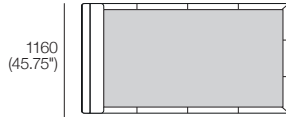

Bellaire Bed

Queen-AU-NZ-NA

Bedbase: Fabric or Leather
 Mattress Area:
 1525 (60") x 2030 (80")

Queen-SG

Bedbase: Fabric or Leather
 Mattress Area:
 1525 (60") x 1900 (74.75")

Queen-AU-NZ-NA-SG

Bedhead: Fabric or Leather
 Standard or Deluxe

Double-AU-NZ-NA

Bedbase: Fabric or Leather
 Mattress Area:
 1385 (54.5") x 1900 (74.75")

Effective July 2023. Mattress sold separately. SleepPlus Mattresses fit to size on all King Living Beds. Bed & Mattress sizes comparable in country or region as indicated: Australia (AU) | New Zealand (NZ) | North America (NA / US) | Asia (SG). Mattress Area dimensions provided for compatibility check. Leather detail indicated. Upholstery options may include tricot. King Living has a policy of continuous improvement, changes to products and specifications may be made without prior notice. Images and drawings are representative of design only. Accessories not included.

Bellaire Bed

KingSingle-AU-NZ-NA

Bedbase: Fabric or Leather
 Mattress Area:
 1055 (41.5") x 2030 (80")

SuperSingle-SG

Bedbase: Fabric or Leather
 Mattress Area:
 1055 (41.5") x 1900 (74.75")

KingSingle-AU-NZ-NA | SuperSingle-SG