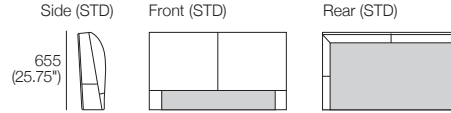

KingSingle-AU-NZ-NA | SuperSingle-SG

Bedhead: Fabric or Leather
Standard or Deluxe