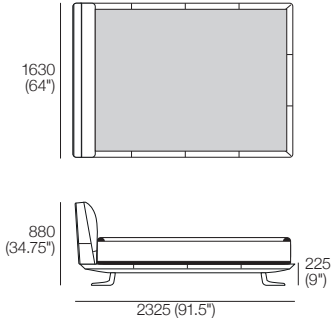

Bedbase: Fabric or Leather
 Mattress Area:
 1835 (72.25") x 1900 (74.75")

King-NZ

Bedbase: Fabric or Leather
 Mattress Area:
 1660 (65.5") x 2030 (80")

King-AU-SG | SuperKing-NZ | King-NZ

Bedhead: Fabric or Leather
 Standard or Deluxe

King-US

Bedbase: Fabric or Leather
 Mattress Area:
 1935 (76.25") x 2030 (80")

King-US

Bedhead: Fabric or Leather
 Standard or Deluxe

Effective July 2023. Mattress sold separately. SleepPlus Mattresses fit to size on all King Living Beds. Bed & Mattress sizes comparable in country or region as indicated: Australia (AU) | New Zealand (NZ) | North America (NA / US) | Asia (SG). Mattress Area dimensions provided for compatibility check. Leather detail indicated. Upholstery options may include tricot. King Living has a policy of continuous improvement, changes to products and specifications may be made without prior notice. Images and drawings are representative of design only. Accessories not included.

Bellaire Bed

Queen-AU-NZ-NA

Bedbase: Fabric or Leather
 Mattress Area:
 1525 (60") x 2030 (80")

Queen-SG

Bedbase: Fabric or Leather
 Mattress Area:
 1525 (60") x 1900 (74.75")

Queen-AU-NZ-NA-SG

Bedhead: Fabric or Leather
 Standard or Deluxe

Double-AU-NZ-NA

Bedbase: Fabric or Leather
 Mattress Area:
 1385 (54.5") x 1900 (74.75")

Effective July 2023. Mattress sold separately. SleepPlus Mattresses fit to size on all King Living Beds. Bed & Mattress sizes comparable in country or region as indicated: Australia (AU) | New Zealand (NZ) | North America (NA / US) | Asia (SG). Mattress Area dimensions provided for compatibility check. Leather detail indicated. Upholstery options may include tricot. King Living has a policy of continuous improvement, changes to products and specifications may be made without prior notice. Images and drawings are representative of design only. Accessories not included.