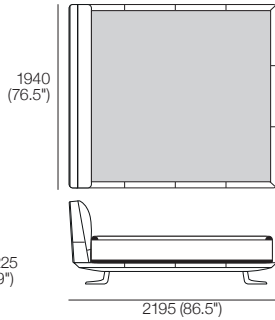

K I N G

DT2021 243-ANZ-ASIA-NA-V2

kingliving.com

Bellaire Bed

Bellaire Bed

King-AU | SuperKing-NZ

Bedbase: Fabric or Leather
 Mattress Area:
 1835 (72.25") x 2030 (80")

King-SG

Bedbase: Fabric or Leather
 Mattress Area:
 1835 (72.25") x 1900 (74.75")

King-NZ

Bedbase: Fabric or Leather
 Mattress Area:
 1660 (65.5") x 2030 (80")

King-AU-SG | SuperKing-NZ | King-NZ

Bedhead: Fabric or Leather
 Standard or Deluxe

King-US

Bedbase: Fabric or Leather
 Mattress Area:
 1935 (76.25") x 2030 (80")

King-US

Bedhead: Fabric or Leather
 Standard or Deluxe

Effective July 2023. Mattress sold separately. SleepPlus Mattresses fit to size on all King Living Beds. Bed & Mattress sizes comparable in country or region as indicated: Australia (AU) | New Zealand (NZ) | North America (NA / US) | Asia (SG). Mattress Area dimensions provided for compatibility check. Leather detail indicated. Upholstery options may include tricot. King Living has a policy of continuous improvement, changes to products and specifications may be made without prior notice. Images and drawings are representative of design only. Accessories not included.

Bellaire Bed

Queen-AU-NZ-NA

Bedbase: Fabric or Leather
 Mattress Area:
 1525 (60") x 2030 (80")

Queen-SG

Bedbase: Fabric or Leather
 Mattress Area:
 1525 (60") x 1900 (74.75")

Queen-AU-NZ-NA-SG

Bedhead: Fabric or Leather
 Standard or Deluxe