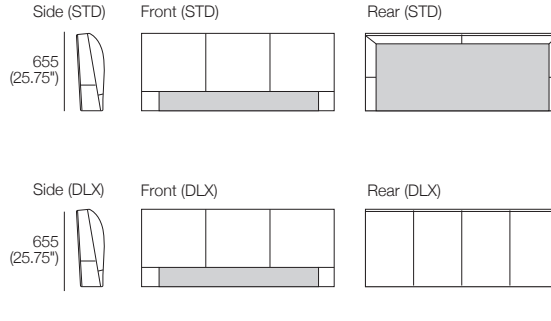

King-US

Bedbase: Fabric or Leather
 Mattress Area:
 1935 (76.25") x 2030 (80")

King-US

Bedhead: Fabric or Leather
 Standard or Deluxe

Effective July 2023. Mattress sold separately. SleepPlus Mattresses fit to size on all King Living Beds. Bed & Mattress sizes comparable in country or region as indicated: Australia (AU) | New Zealand (NZ) | North America (NA / US) | Asia (SG). Mattress Area dimensions provided for compatibility check. Leather detail indicated. Upholstery options may include tricot. King Living has a policy of continuous improvement, changes to products and specifications may be made without prior notice. Images and drawings are representative of design only. Accessories not included.

Bellaire Bed

Queen-AU-NZ-NA

Bedbase: Fabric or Leather
 Mattress Area:
 1525 (60") x 2030 (80")

Queen-SG

Bedbase: Fabric or Leather
 Mattress Area:
 1525 (60") x 1900 (74.75")

Queen-AU-NZ-NA-SG

Bedhead: Fabric or Leather
 Standard or Deluxe

Double-AU-NZ-NA

Bedbase: Fabric or Leather
 Mattress Area:
 1385 (54.5") x 1900 (74.75")

Effective July 2023. Mattress sold separately. SleepPlus Mattresses fit to size on all King Living Beds. Bed & Mattress sizes comparable in country or region as indicated: Australia (AU) | New Zealand (NZ) | North America (NA / US) | Asia (SG). Mattress Area dimensions provided for compatibility check. Leather detail indicated. Upholstery options may include tricot. King Living has a policy of continuous improvement, changes to products and specifications may be made without prior notice. Images and drawings are representative of design only. Accessories not included.

Bellaire Bed

KingSingle-AU-NZ-NA

Bedbase: Fabric or Leather
 Mattress Area:
 1055 (41.5") x 2030 (80")

SuperSingle-SG

Bedbase: Fabric or Leather
 Mattress Area:
 1055 (41.5") x 1900 (74.75")

KingSingle-AU-NZ-NA | SuperSingle-SG