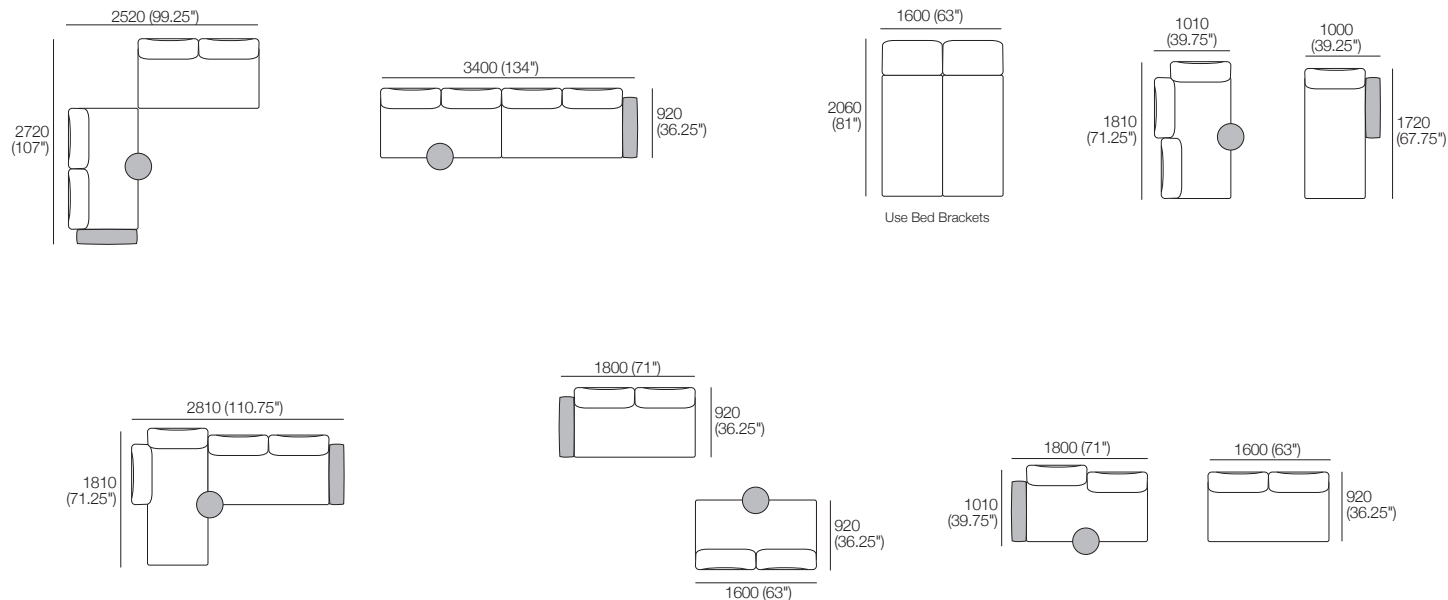

Delta III Packages

Package 10T

Package 10T AE

Components: 2x Rectangle, 4x Back,
1x Platform Table RECT Timber, 1x Platform Table RND Timber*
Configurations: