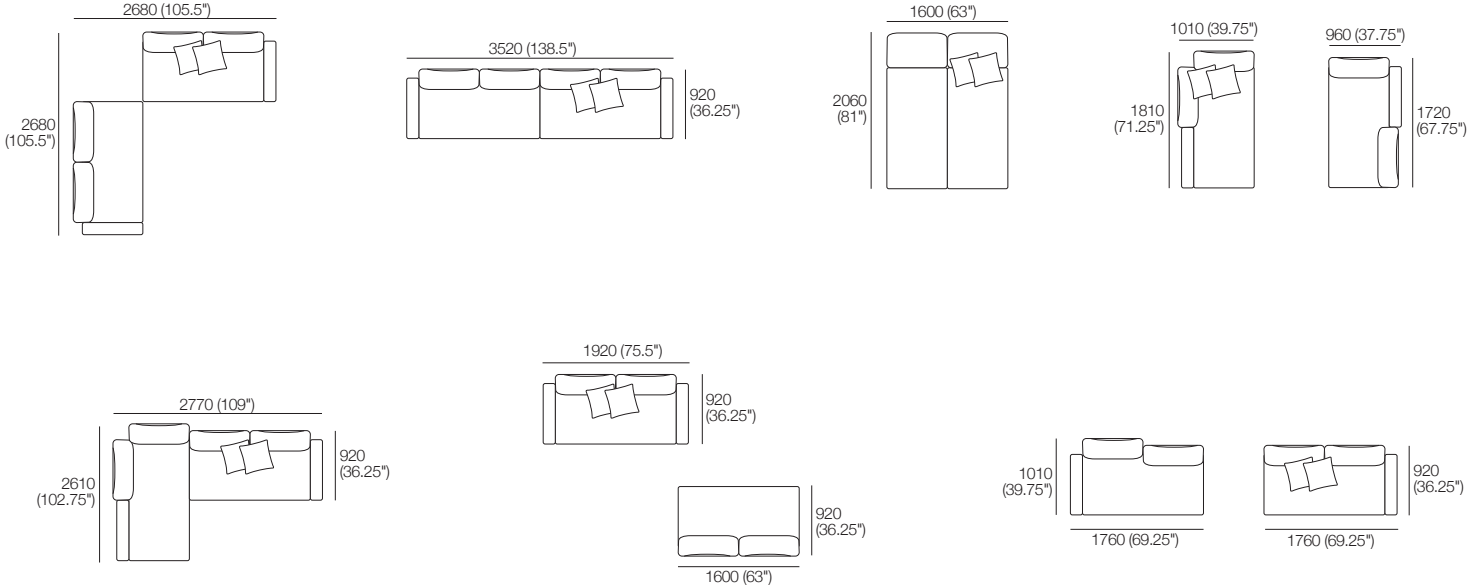

Delta III Packages

Package 10 Deluxe Plus

Package 10 Deluxe Plus AE

Components: 2x Rectangle, 4x Back, 2x Box Arm,

Configurations:

Effective July 2022. Use Magic Joiner M105. Seat Depths: STD Position 920 (32.25") / Deep Position 1010 (37.75"). As King Living has a policy of continuous improvement, changes to products and specifications may be made without prior notice. Images and drawings are representative of design only. Accessories not included.