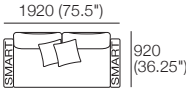

Delta III Packages

Package 1 Deluxe Plus SMART

Package 1 Deluxe Plus SMART AE

Components: 2x Rectangle, 3x Back, 2x Box Arm SMART,
Plus: 2x Magic Joiner Pair M105, 4x Bed Bracket, 2x Panama Cushion SQUARE

Configurations:

Effective July 2022. Use Magic Joiner M105. Seat Depths: STD Position 920 (32.25") / Deep Position 1010 (37.75"). As King Living has a policy of continuous improvement, changes to products and specifications may be made without prior notice. Images and drawings are representative of design only. Accessories not included.