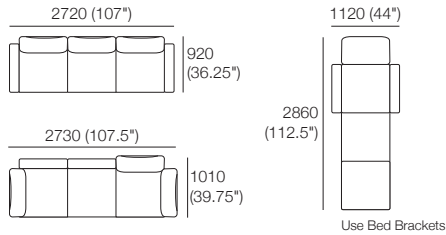

Delta III Packages

3STR DLX SEP

Package: 3 STR Deluxe SEP AE

Components: 1x 3STR Base SEP, 3x Back, 2x Box Arm
Configurations: