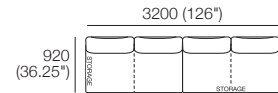

Delta III Package

10S

Package 10S Storage AE

Components: 1x Rectangle S800,
1x Back Rectangle S1600, 4x Back
Configurations:

Effective July 2022. Use Magic Joiner M105. Seat Depths: STD Position 920 (32.25") / Deep Position 1010 (37.75"). Bed Brackets sold separately. As King Living has a policy of continuous improvement, changes to products and specifications may be made without prior notice. Images and drawings are representative of design only. Accessories not included. Front Cover: Delta non-storage.