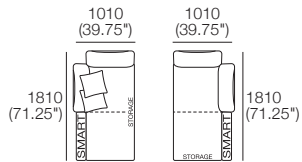

Delta III Package

10S Deluxe Plus SMART

Package 10S Deluxe Plus SMART Storage AE

Components: 1x Rectangle S800, 1x Back Rectangle S1600, 4x Back, 2x Box Arm SMART

Plus: 2x Magic Joiner Pair M95, 4x Bed Bracket, 2x Panama Cushion SQUARE

Configurations: