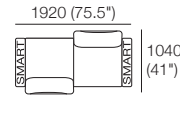

Package: 2 STR DLX SEP SMART AE

Components: 1x 2STR Base SEP, 2x Back, 2x Box Arm SMART

Configurations: