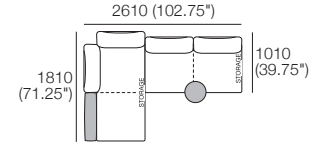

Delta III Package

10S T

Package 10S T Storage AE

Components: 1x Rectangle S800, 1x Back Rectangle S1600,
4x Back, 1x Platform Table RECT Timber,
1x Platform Table RND Timber
Configurations:

Effective July 2022. Use Magic Joiner M105. Seat Position: STD 920 (36.25") / Deep 1010 (39.75"). Bed Brackets sold separately. *Platform Tables: available in selected timber finishes. Platform RND Table extends past platform 130-350 (6.25-13.75") – dimension not included above. As King Living has a policy of continuous improvement, changes to products and specifications may be made without prior notice. Images and drawings are representative of design only. Accessories not included. Front Cover: Delta non-storage.