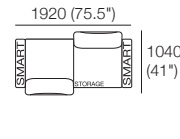

Package: 2 STR Storage DLX SEP SMART AE

Components: 1x 2STR Base SEP 1600 Storage, 2x Back, 2x Box Arm SMART

Configurations: