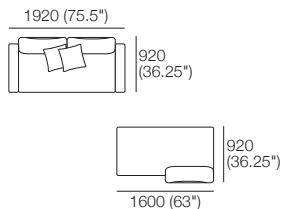

Delta III Packages

Package 1 Deluxe Plus

Package 1 Deluxe Plus AE

Components: 2x Rectangle, 3x Back, 2x Box Arm,

Plus: 2x Magic Joiner Pair M105, 4x Bed Bracket, 2x Panama Cushion SQUARE

Configurations: