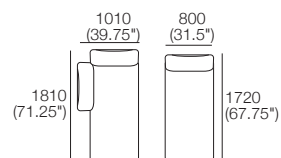

Delta III Packages

Package 1

Package 1 AE

Components: 2x Rectangle, 3x Back

Configurations:

Effective July 2022. Use Magic Joiner M105. Seat Depths: STD Position 920 (32.25") / Deep Position 1010 (37.75"). Bed Brackets sold separately. As King Living has a policy of continuous improvement, changes to products and specifications may be made without prior notice. Images and drawings are representative of design only. Accessories not included.