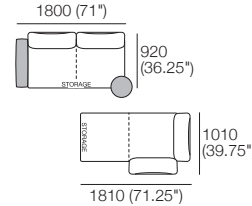

Delta III Package

10S T

Package 10S T Storage AE

Components: 1x Rectangle S800, 1x Back Rectangle S1600,
4x Back, 1x Platform Table RECT Timber,
1x Platform Table RND Timber
Configurations:

Effective July 2022. Use Magic Joiner M105. Seat Position: STD 920 (36.25") / Deep 1010 (39.75"). Bed Brackets sold separately. *Platform Tables: available in selected timber finishes. Platform RND Table extends past platform 130-350 (6.25-13.75") – dimension not included above. As King Living has a policy of continuous improvement, changes to products and specifications may be made without prior notice. Images and drawings are representative of design only. Accessories not included. Front Cover: Delta non-storage.