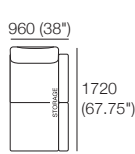

Package: 2 STR Storage DLX SEP AE

Components: 1x 2STR Base SEP 1600 Storage, 2x Back, 2x Box Arm

Configurations: