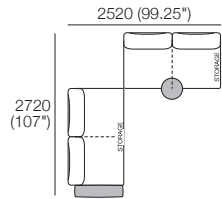

Delta III Package

10S T

Package 10S T Storage AE

Components: 1x Rectangle S800, 1x Back Rectangle S1600,
4x Back, 1x Platform Table RECT Timber,
1x Platform Table RND Timber
Configurations:

Effective July 2022. Use Magic Joiner M105. Seat Position: STD 920 (36.25") / Deep 1010 (39.75"). Bed Brackets sold separately. *Platform Tables: available in selected timber finishes. Platform RND Table extends past platform 130-350 (6.25-13.75") – dimension not included above. As King Living has a policy of continuous improvement, changes to products and specifications may be made without prior notice. Images and drawings are representative of design only. Accessories not included. Front Cover: Delta non-storage.