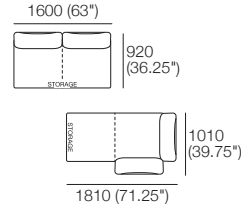

Delta III Package

10S

Package 10S Storage AE

Components: 1x Rectangle S800,
1x Back Rectangle S1600, 4x Back
Configurations:

Effective July 2022. Use Magic Joiner M105. Seat Depths: STD Position 920 (32.25") / Deep Position 1010 (37.75"). Bed Brackets sold separately. As King Living has a policy of continuous improvement, changes to products and specifications may be made without prior notice. Images and drawings are representative of design only. Accessories not included. Front Cover: Delta non-storage.