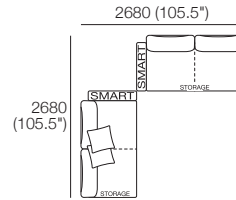

Delta III Package

10S Deluxe Plus SMART

Package 10S Deluxe Plus SMART Storage AE

Components: 1x Rectangle S800, 1x Back Rectangle S1600, 4x Back, 2x Box Arm SMART

Plus: 2x Magic Joiner Pair M95, 4x Bed Bracket, 2x Panama Cushion SQUARE

Configurations: