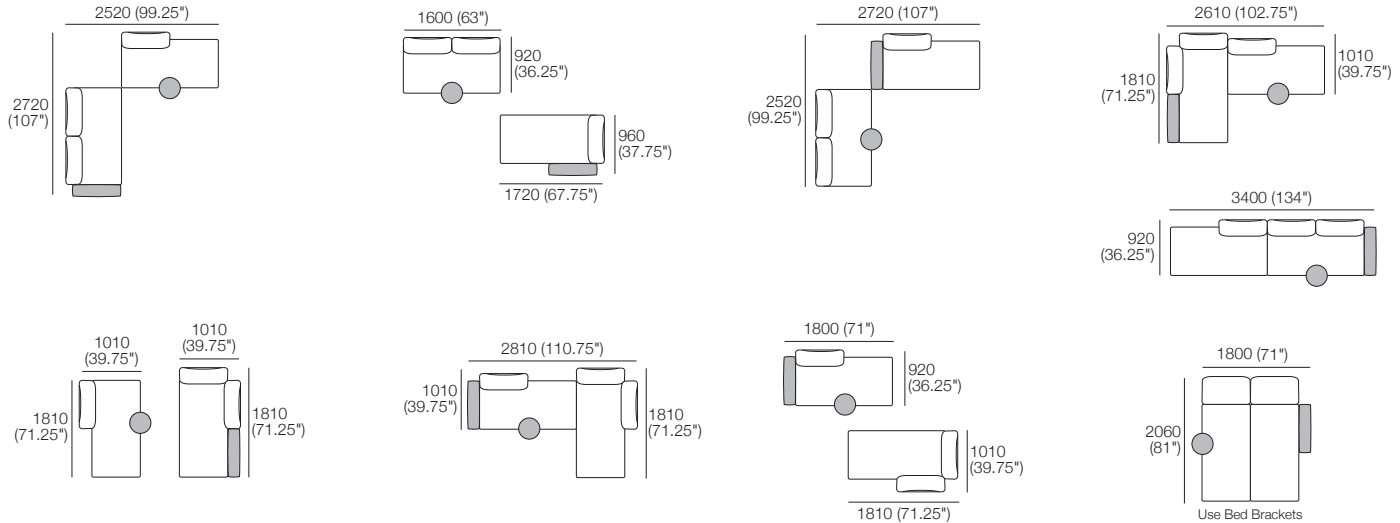

Delta III Package

1T AE

K I N G

Package 1T AE

Components: 2x Rectangle, 3x Back,
1x Platform Table RECT Timber, 1x Platform Table RND Timber

Configurations:

DT2019921-S-V1

kingliving.com

Effective July 2022. Use Magic Joiner M105. Seat Position: STD 920 (36.25") / Deep 1010 (39.75"). Bed Brackets sold separately. Platform Table available in selected timber finishes. Platform RND Table extends past platform 130-350 (6.25-13.75") – dimension not included above. As King Living has a policy of continuous improvement, changes to products and specifications may be made without prior notice. Images and drawings are representative of design only. Accessories not included.