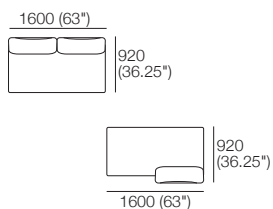

Delta III Packages

Package 1

Package 1 AE

Components: 2x Rectangle, 3x Back

Configurations:

Effective July 2022. Use Magic Joiner M105. Seat Depths: STD Position 920 (32.25") / Deep Position 1010 (37.75"). Bed Brackets sold separately. As King Living has a policy of continuous improvement, changes to products and specifications may be made without prior notice. Images and drawings are representative of design only. Accessories not included.