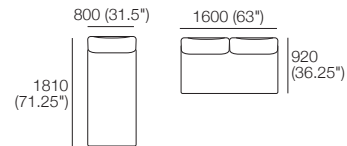

Delta III Packages

Package 1

Package 1 AE

Components: 2x Rectangle, 3x Back

Configurations:

Effective July 2022. Use Magic Joiner M105. Seat Depths: STD Position 920 (32.25") / Deep Position 1010 (37.75"). Bed Brackets sold separately. As King Living has a policy of continuous improvement, changes to products and specifications may be made without prior notice. Images and drawings are representative of design only. Accessories not included.