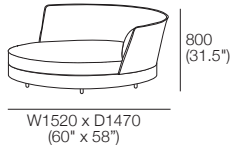

## Components | Accessories

**Chair**  
(Square + Back)

**S Chair**  
(S Square + Back)

**Back AE**  
Rear View

Side View Position  
STD / Deep Position

STD Position

Deep Position

Top View Corner Backs  
Deep Position

**Circle 1380** (Swivel)  
1x Base 1380,  
1x Back B1380

**S Circle 1380** (Storage – No Swivel)  
1x Base S 1380,  
1x Back B1380

**Box Arm**

**Box Arm Smart**

**Box Arm Compact**

**Box Arm Compact Smart**