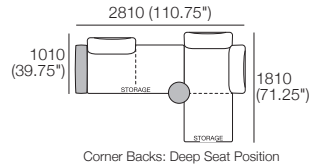

Delta III Package

2S T AE

KING

Package 2S T AE

Components: 1x S 800 Rectangle, 1x S 1600 Rectangle, 3x Back AE, 1x Platform Table RECT Timber, 1x Platform Table FND Timber

Configurations: