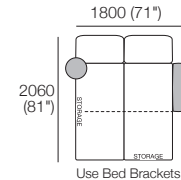

Delta III Package

2S T AE

KING

Package 2S T AE

Components: 1x S 800 Rectangle, 1x S 1600 Rectangle, 3x Back AE, 1x Platform Table RECT Timber, 1x Platform Table FND Timber

Configurations: