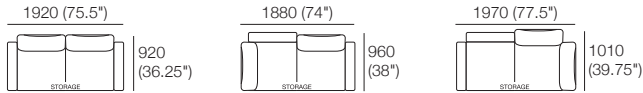

Package: 2 STR Storage DLX SEP AE

Components: 1x 2STR Base SEP 1600 Storage, 2x Back, 2x Box Arm

Configurations: