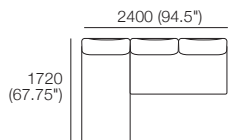

Delta III Packages

Package 1

Package 1 AE

Components: 2x Rectangle, 3x Back

Configurations:

Effective July 2022. Use Magic Joiner M105. Seat Depths: STD Position 920 (32.25") / Deep Position 1010 (37.75"). Bed Brackets sold separately. As King Living has a policy of continuous improvement, changes to products and specifications may be made without prior notice. Images and drawings are representative of design only. Accessories not included.