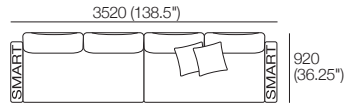

Delta III Packages

Package 10 Deluxe Plus SMART

Package 10 Deluxe Plus SMART AE

Components: 2x Rectangle, 4x Back, 2x Box Arm SMART,

Plus: 2x Magic Joiner Pair M105, 4x Bed Bracket, 2x Panama Cushion SQUARE

Configurations: