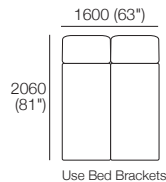

Delta III Packages

Package 1

Package 1 AE

Components: 2x Rectangle, 3x Back

Configurations:

Effective July 2022. Use Magic Joiner M105. Seat Depths: STD Position 920 (32.25") / Deep Position 1010 (37.75"). Bed Brackets sold separately. As King Living has a policy of continuous improvement, changes to products and specifications may be made without prior notice. Images and drawings are representative of design only. Accessories not included.