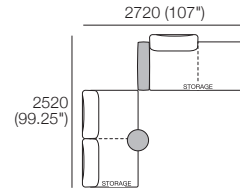

Delta III Package

2S T AE

KING

Package 2S T AE

Components: 1x S 800 Rectangle, 1x S 1600 Rectangle, 3x Back AE, 1x Platform Table RECT Timber, 1x Platform Table FND Timber

Configurations: