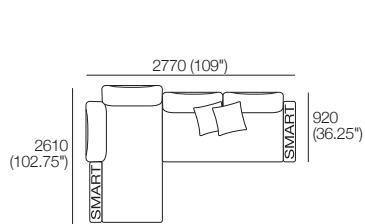

Delta III Packages

Package 10 Deluxe Plus SMART

Package 10 Deluxe Plus SMART AE

Components: 2x Rectangle, 4x Back, 2x Box Arm SMART,

Plus: 2x Magic Joiner Pair M105, 4x Bed Bracket, 2x Panama Cushion SQUARE

Configurations: