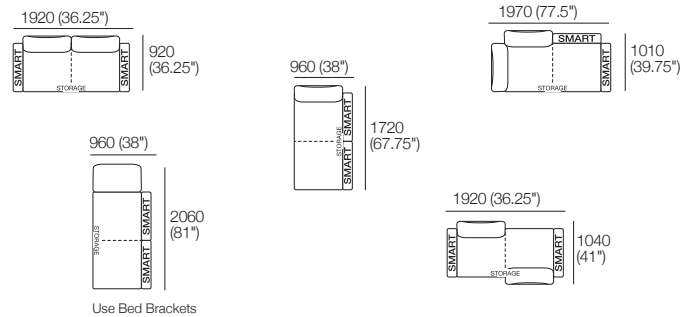

Package: 2 STR DLX Storage SMART AE

Components: 1x S 1600 Rectangle, 2x Back, 2x Box Arm SMART
Configurations:

Effective July 2022. Use Magic Joiner M105. Seat Depths: STD Position 920 (32.25") / Deep Position 1010 (37.75"). Bed Brackets sold separately. As King Living has a policy of continuous improvement, changes to products and specifications may be made without prior notice. Images and drawings are representative of design only. Accessories not included.