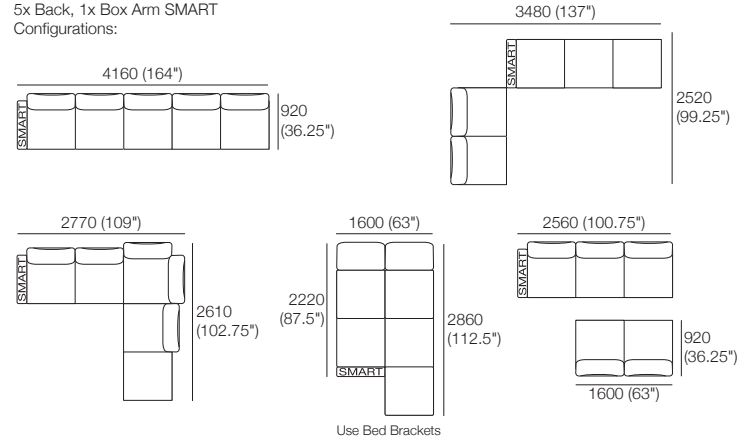

Package: 6 SEP SMART AE

Components: 1x 3STR Base SEP, 1x 2STR Base SEP,
5x Back, 1x Box Arm SMART

Configurations: