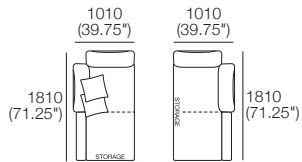

Delta III Package

10S Deluxe Plus

Package 10S Deluxe Plus Storage AE

Components: 1x Rectangle S800, 1x Back Rectangle S1600, 4x Back, 2x Box Arm,

Plus: 2x Magic Joiner Pair M95, 4x Bed Bracket, 2x Panama Cushion SQUARE

Configurations: