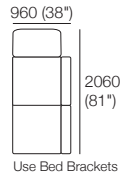

Delta III Packages

2STR DLX SEP

Package: 2 STR DLX SEP AE

Components: 1x 2STR Base SEP, 2x Back, 2x Box Arm

Configurations: