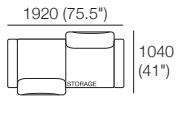

Package: 2 STR Storage DLX SEP AE

Components: 1x 2STR Base SEP 1600 Storage, 2x Back, 2x Box Arm

Configurations: