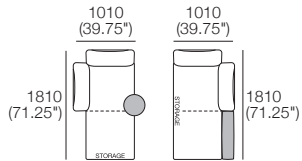

Delta III Package

10S T

Package 10S T Storage AE

Components: 1x Rectangle S800, 1x Back Rectangle S1600,
4x Back, 1x Platform Table RECT Timber,
1x Platform Table RND Timber
Configurations:

Effective July 2022. Use Magic Joiner M105. Seat Position: STD 920 (36.25") / Deep 1010 (39.75"). Bed Brackets sold separately. *Platform Tables: available in selected timber finishes. Platform RND Table extends past platform 130-350 (6.25-13.75") – dimension not included above. As King Living has a policy of continuous improvement, changes to products and specifications may be made without prior notice. Images and drawings are representative of design only. Accessories not included. Front Cover: Delta non-storage.