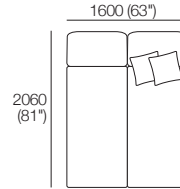

Delta III Packages

Package 10 Deluxe Plus SMART

Package 10 Deluxe Plus SMART AE

Components: 2x Rectangle, 4x Back, 2x Box Arm SMART,

Plus: 2x Magic Joiner Pair M105, 4x Bed Bracket, 2x Panama Cushion SQUARE

Configurations: