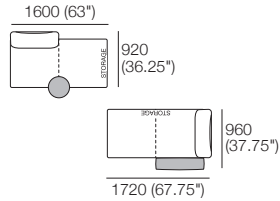

Delta III Package

10S T

Package 10S T Storage AE

Components: 1x Rectangle S800, 1x Back Rectangle S1600,
4x Back, 1x Platform Table RECT Timber,
1x Platform Table RND Timber
Configurations:

Effective July 2022. Use Magic Joiner M105. Seat Position: STD 920 (36.25") / Deep 1010 (39.75"). Bed Brackets sold separately. *Platform Tables: available in selected timber finishes. Platform RND Table extends past platform 130-350 (6.25-13.75") – dimension not included above. As King Living has a policy of continuous improvement, changes to products and specifications may be made without prior notice. Images and drawings are representative of design only. Accessories not included. Front Cover: Delta non-storage.