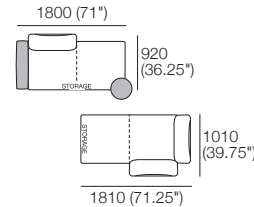

Delta III Package

2S T AE

KING

Package 2S T AE

Components: 1x S 800 Rectangle, 1x S 1600 Rectangle, 3x Back AE, 1x Platform Table RECT Timber, 1x Platform Table FND Timber

Configurations: