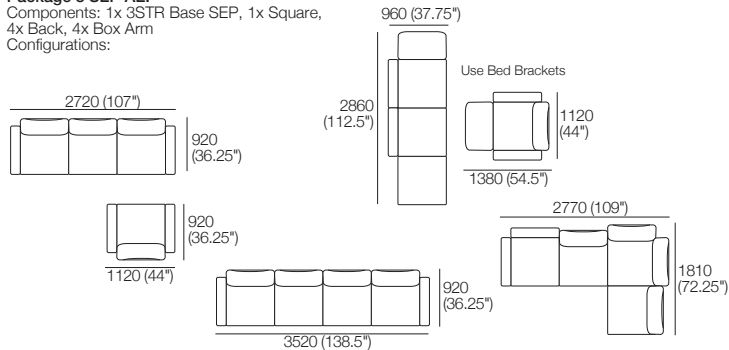

Package 8 SEP AE:

Components: 1x 3STR Base SEP, 1x Square,
4x Back, 4x Box Arm
Configurations: