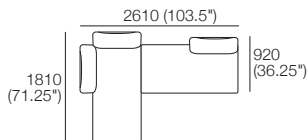

Delta III Packages

Package 1

Package 1 AE

Components: 2x Rectangle, 3x Back

Configurations:

Effective July 2022. Use Magic Joiner M105. Seat Depths: STD Position 920 (32.25") / Deep Position 1010 (37.75"). Bed Brackets sold separately. As King Living has a policy of continuous improvement, changes to products and specifications may be made without prior notice. Images and drawings are representative of design only. Accessories not included.