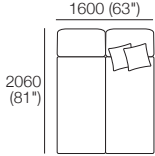

Delta III Packages

Package 1 Deluxe Plus SMART

Package 1 Deluxe Plus SMART AE

Components: 2x Rectangle, 3x Back, 2x Box Arm SMART,
Plus: 2x Magic Joiner Pair M105, 4x Bed Bracket, 2x Panama Cushion SQUARE

Configurations:

Effective July 2022. Use Magic Joiner M105. Seat Depths: STD Position 920 (32.25") / Deep Position 1010 (37.75"). As King Living has a policy of continuous improvement, changes to products and specifications may be made without prior notice. Images and drawings are representative of design only. Accessories not included.