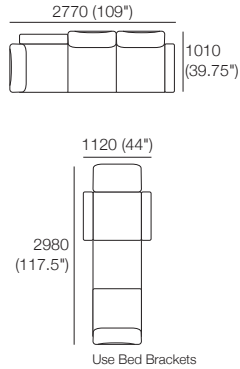

Delta III Packages

3STR DLX SEP

Package: 3 STR Deluxe SEP AE

Components: 1x 3STR Base SEP, 3x Back, 2x Box Arm
Configurations: