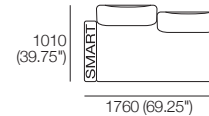

Delta III Packages

Package 10 Deluxe Plus SMART

Package 10 Deluxe Plus SMART AE

Components: 2x Rectangle, 4x Back, 2x Box Arm SMART,

Plus: 2x Magic Joiner Pair M105, 4x Bed Bracket, 2x Panama Cushion SQUARE

Configurations: