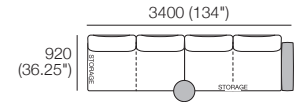

Delta III Package

10S T

Package 10S T Storage AE

Components: 1x Rectangle S800, 1x Back Rectangle S1600,
4x Back, 1x Platform Table RECT Timber,
1x Platform Table RND Timber
Configurations:

Effective July 2022. Use Magic Joiner M105. Seat Position: STD 920 (36.25") / Deep 1010 (39.75"). Bed Brackets sold separately. *Platform Tables: available in selected timber finishes. Platform RND Table extends past platform 130-350 (6.25-13.75") – dimension not included above. As King Living has a policy of continuous improvement, changes to products and specifications may be made without prior notice. Images and drawings are representative of design only. Accessories not included. Front Cover: Delta non-storage.