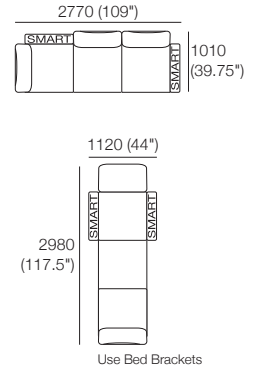

Package: 3 STR Deluxe SEP SMART AE

Components: 1x 3STR Base SEP SMART, 3x Back, 2x Box Arm SMART
Configurations: