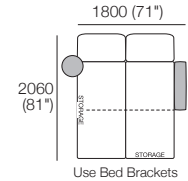

Delta III Package

10S T

Package 10S T Storage AE

Components: 1x Rectangle S800, 1x Back Rectangle S1600,
4x Back, 1x Platform Table RECT Timber,
1x Platform Table RND Timber
Configurations:

Effective July 2022. Use Magic Joiner M105. Seat Position: STD 920 (36.25") / Deep 1010 (39.75"). Bed Brackets sold separately. *Platform Tables: available in selected timber finishes. Platform RND Table extends past platform 130-350 (6.25-13.75") – dimension not included above. As King Living has a policy of continuous improvement, changes to products and specifications may be made without prior notice. Images and drawings are representative of design only. Accessories not included. Front Cover: Delta non-storage.