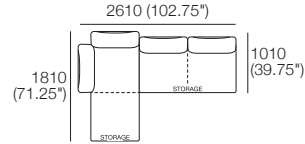

Delta III Package

10S

Package 10S Storage AE

Components: 1x Rectangle S800,
1x Back Rectangle S1600, 4x Back
Configurations:

Effective July 2022. Use Magic Joiner M105. Seat Depths: STD Position 920 (32.25") / Deep Position 1010 (37.75"). Bed Brackets sold separately. As King Living has a policy of continuous improvement, changes to products and specifications may be made without prior notice. Images and drawings are representative of design only. Accessories not included. Front Cover: Delta non-storage.