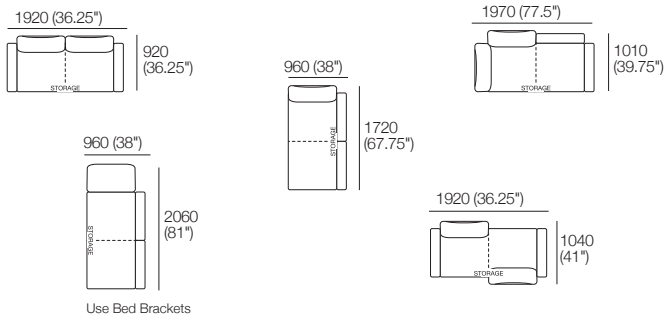

Package: 2 STR DLX Storage AE

Components: 1x S 1600 Rectangle, 2x Back, 2x Box Arm
Configurations: