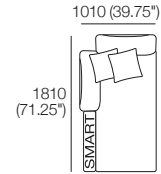

Delta III Packages

Package 10 Deluxe Plus SMART

Package 10 Deluxe Plus SMART AE

Components: 2x Rectangle, 4x Back, 2x Box Arm SMART,

Plus: 2x Magic Joiner Pair M105, 4x Bed Bracket, 2x Panama Cushion SQUARE

Configurations: