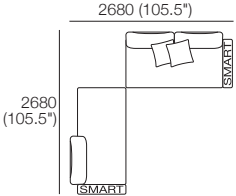

Delta III Packages

Package 1 Deluxe Plus SMART

Package 1 Deluxe Plus SMART AE

Components: 2x Rectangle, 3x Back, 2x Box Arm SMART,
Plus: 2x Magic Joiner Pair M105, 4x Bed Bracket, 2x Panama Cushion SQUARE

Configurations:

Effective July 2022. Use Magic Joiner M105. Seat Depths: STD Position 920 (32.25") / Deep Position 1010 (37.75"). As King Living has a policy of continuous improvement, changes to products and specifications may be made without prior notice. Images and drawings are representative of design only. Accessories not included.