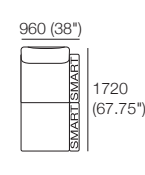

Package: 2 STR DLX SEP SMART AE

Components: 1x 2STR Base SEP, 2x Back, 2x Box Arm SMART

Configurations: