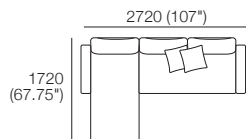

Delta III Packages

Package 1 Deluxe Plus

Package 1 Deluxe Plus AE

Components: 2x Rectangle, 3x Back, 2x Box Arm,

Plus: 2x Magic Joiner Pair M105, 4x Bed Bracket, 2x Panama Cushion SQUARE

Configurations: