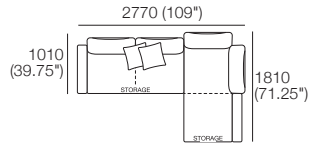

### Package 10S Deluxe Plus Storage AE

Components: 1x Rectangle S800, 1x Back Rectangle S1600, 4x Back, 2x Box Arm,

**Plus:** 2x Magic Joiner Pair M95, 4x Bed Bracket, 2x Panama Cushion SQUARE

Configurations: