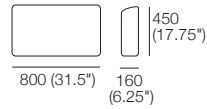

**Circle 1380** (Swivel)  
1x Base 1380,  
1x Back B1380

**S Circle 1380** (Storage – No Swivel)  
1x Base S 1380,  
1x Back B1380

**Box Arm**

**Box Arm Smart**

**Box Arm Compact**

**Box Arm Compact Smart**