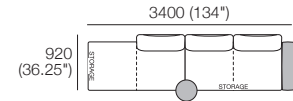

Delta III Package

2S T AE

KING

Package 2S T AE

Components: 1x S 800 Rectangle, 1x S 1600 Rectangle, 3x Back AE, 1x Platform Table RECT Timber, 1x Platform Table FND Timber

Configurations: