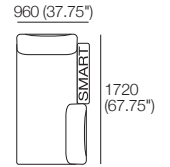

Delta III Packages

Package 10 Deluxe Plus SMART

Package 10 Deluxe Plus SMART AE

Components: 2x Rectangle, 4x Back, 2x Box Arm SMART,

Plus: 2x Magic Joiner Pair M105, 4x Bed Bracket, 2x Panama Cushion SQUARE

Configurations: