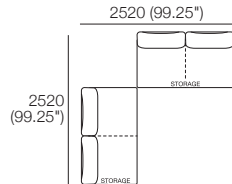

Delta III Package

10S

Package 10S Storage AE

Components: 1x Rectangle S800,
1x Back Rectangle S1600, 4x Back
Configurations:

Effective July 2022. Use Magic Joiner M105. Seat Depths: STD Position 920 (32.25") / Deep Position 1010 (37.75"). Bed Brackets sold separately. As King Living has a policy of continuous improvement, changes to products and specifications may be made without prior notice. Images and drawings are representative of design only. Accessories not included. Front Cover: Delta non-storage.