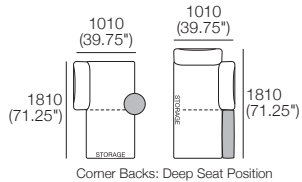

Delta III Package

2S T AE

KING

Package 2S T AE

Components: 1x S 800 Rectangle, 1x S 1600 Rectangle, 3x Back AE, 1x Platform Table RECT Timber, 1x Platform Table FND Timber

Configurations: