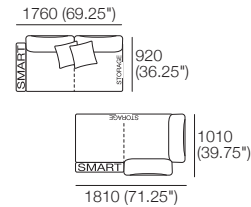

Delta III Package

10S Deluxe Plus SMART

Package 10S Deluxe Plus SMART Storage AE

Components: 1x Rectangle S800, 1x Back Rectangle S1600, 4x Back, 2x Box Arm SMART

Plus: 2x Magic Joiner Pair M95, 4x Bed Bracket, 2x Panama Cushion SQUARE

Configurations: