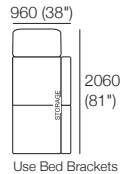

Package: 2 STR Storage DLX SEP AE

Components: 1x 2STR Base SEP 1600 Storage, 2x Back, 2x Box Arm

Configurations: