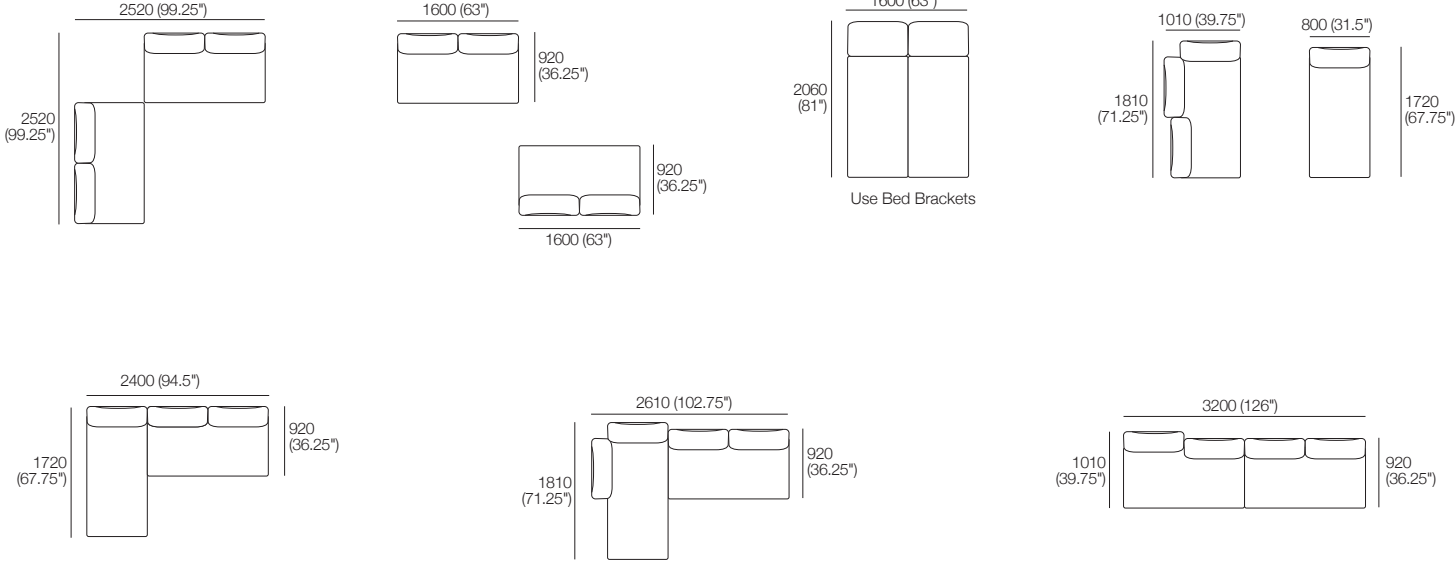

Delta III Packages

Package 10

Package 10 AE

Components: 2x Rectangle, 4x Back
Configurations:

Effective July 2022. Use Magic Joiner M105. Seat Depths: STD Position 920 (32.25") / Deep Position 1010 (37.75"). Bed Brackets sold separately. As King Living has a policy of continuous improvement, changes to products and specifications may be made without prior notice. Images and drawings are representative of design only. Accessories not included.