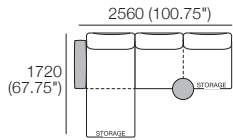

Delta III Package

2S T AE

KING

Package 2S T AE

Components: 1x S 800 Rectangle, 1x S 1600 Rectangle, 3x Back AE, 1x Platform Table RECT Timber, 1x Platform Table FND Timber

Configurations: