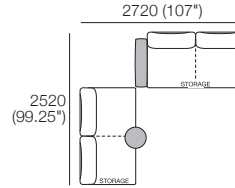

Delta III Package

10S T

Package 10S T Storage AE

Components: 1x Rectangle S800, 1x Back Rectangle S1600,
4x Back, 1x Platform Table RECT Timber,
1x Platform Table RND Timber
Configurations:

Effective July 2022. Use Magic Joiner M105. Seat Position: STD 920 (36.25") / Deep 1010 (39.75"). Bed Brackets sold separately. *Platform Tables: available in selected timber finishes. Platform RND Table extends past platform 130-350 (6.25-13.75") – dimension not included above. As King Living has a policy of continuous improvement, changes to products and specifications may be made without prior notice. Images and drawings are representative of design only. Accessories not included. Front Cover: Delta non-storage.