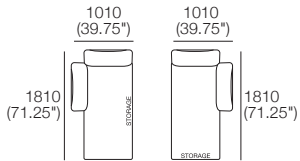

Delta III Package

10S

Package 10S Storage AE

Components: 1x Rectangle S800,
1x Back Rectangle S1600, 4x Back
Configurations:

Effective July 2022. Use Magic Joiner M105. Seat Depths: STD Position 920 (32.25") / Deep Position 1010 (37.75"). Bed Brackets sold separately. As King Living has a policy of continuous improvement, changes to products and specifications may be made without prior notice. Images and drawings are representative of design only. Accessories not included. Front Cover: Delta non-storage.