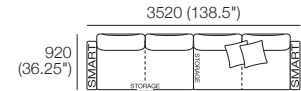

Delta III Package

10S Deluxe Plus SMART

Package 10S Deluxe Plus SMART Storage AE

Components: 1x Rectangle S800, 1x Back Rectangle S1600, 4x Back, 2x Box Arm SMART

Plus: 2x Magic Joiner Pair M95, 4x Bed Bracket, 2x Panama Cushion SQUARE

Configurations: