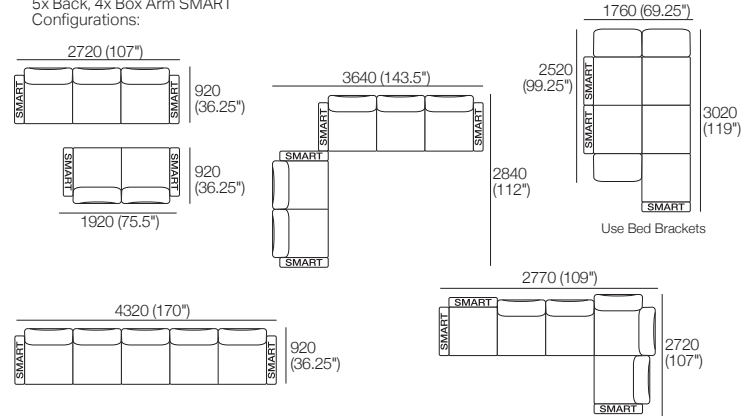

Package 7 SEP SMART AE:

Components: 1x 3STR Base SEP, 1x 2STR Base SEP,
5x Back, 4x Box Arm SMART
Configurations: