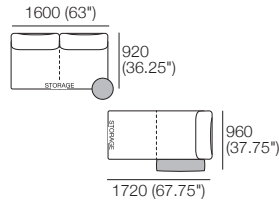

Delta III Package

2S T AE

KING

Package 2S T AE

Components: 1x S 800 Rectangle, 1x S 1600 Rectangle, 3x Back AE, 1x Platform Table RECT Timber, 1x Platform Table FND Timber

Configurations: