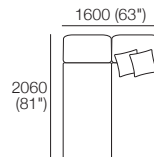

Delta III Packages

Package 1 Deluxe Plus

Package 1 Deluxe Plus AE

Components: 2x Rectangle, 3x Back, 2x Box Arm,

Plus: 2x Magic Joiner Pair M105, 4x Bed Bracket, 2x Panama Cushion SQUARE

Configurations: