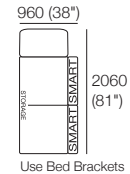

Package: 2 STR Storage DLX SEP SMART AE

Components: 1x 2STR Base SEP 1600 Storage, 2x Back, 2x Box Arm SMART

Configurations: