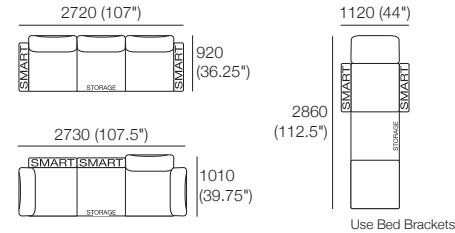

Package: 3 STR Storage Deluxe SEP SMART AE

Components: 1x 3STR Base SEP Storage SMART, 3x Back, 2x Box Arm SMART. Configurations: