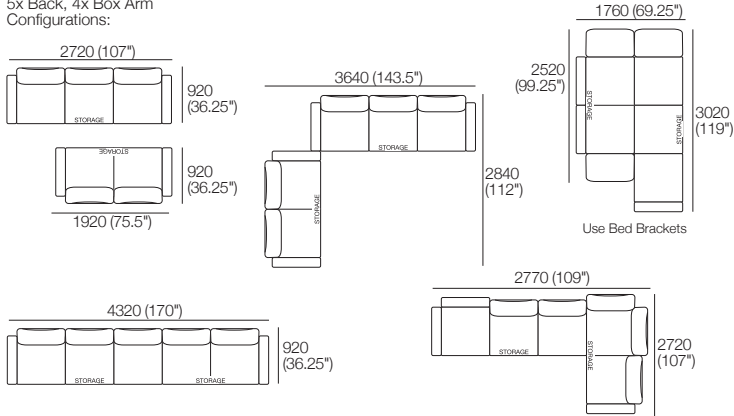

Delta III Packages

7S (Storage) SEP | 8S (Storage) SEP

Package 7S Storage SEP AE:

Components: 1x 3STR Base SEP Storage, 1x 2STR Base SEP 1600 Storage,
5x Back, 4x Box Arm
Configurations: