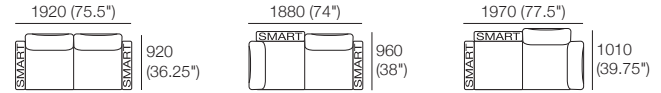

Package: 2 STR DLX SEP SMART AE

Components: 1x 2STR Base SEP, 2x Back, 2x Box Arm SMART

Configurations: