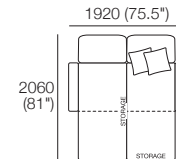

Delta III Package

10S Deluxe Plus

Package 10S Deluxe Plus Storage AE

Components: 1x Rectangle S800, 1x Back Rectangle S1600, 4x Back, 2x Box Arm,

Plus: 2x Magic Joiner Pair M95, 4x Bed Bracket, 2x Panama Cushion SQUARE

Configurations: