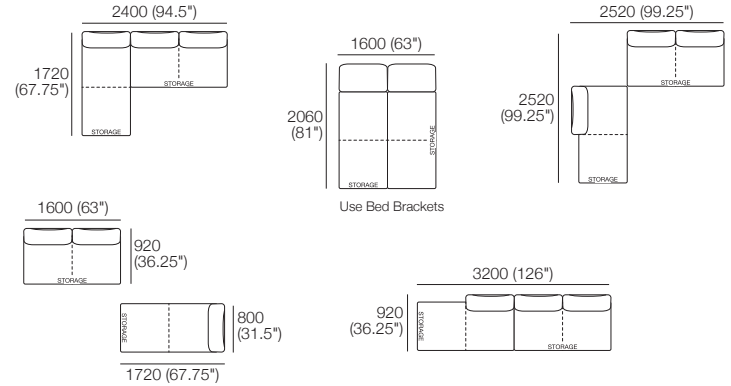

Package: 2S Storage AE

Components: 1x S 800 Rectangle, 1x S 1600 Rectangle, 3x Back
Configurations:

Package: Swivel Circle Sofa 1380

Components: 1x Circle Base 1380,
1x Circle Back B1380,
2x Panama Cushion Square

Package: Storage Circle Sofa 1380

Components: 1x Circle Base S 1380,
1x Circle Back B1380,
2x Panama Cushion Square