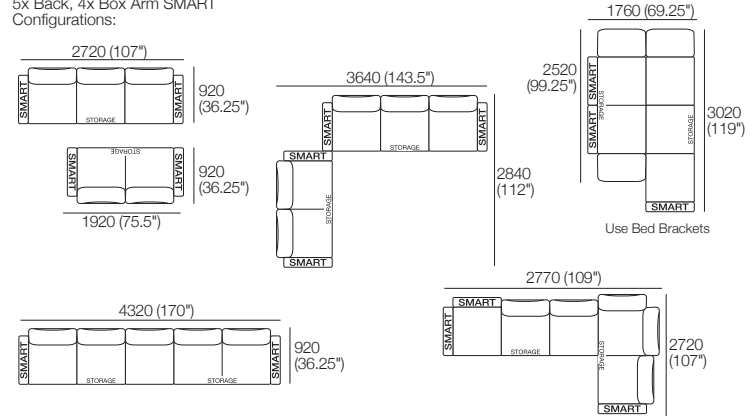

Package 7S Storage SEP SMART AE:

Components: 1x 3STR Base SEP Storage, 1x 2STR Base SEP 1600 Storage,
5x Back, 4x Box Arm SMART
Configurations: