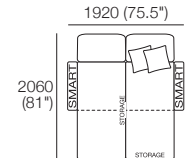

Delta III Package

10S Deluxe Plus SMART

Package 10S Deluxe Plus SMART Storage AE

Components: 1x Rectangle S800, 1x Back Rectangle S1600, 4x Back, 2x Box Arm SMART

Plus: 2x Magic Joiner Pair M95, 4x Bed Bracket, 2x Panama Cushion SQUARE

Configurations: