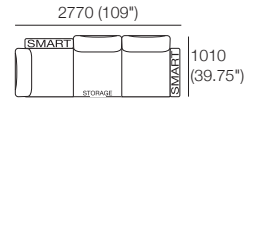

Package: 3 STR Storage Deluxe SEP SMART AE

Components: 1x 3STR Base SEP Storage SMART, 3x Back, 2x Box Arm SMART. Configurations: