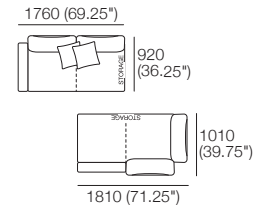

Delta III Package

10S Deluxe Plus

Package 10S Deluxe Plus Storage AE

Components: 1x Rectangle S800, 1x Back Rectangle S1600, 4x Back, 2x Box Arm,

Plus: 2x Magic Joiner Pair M95, 4x Bed Bracket, 2x Panama Cushion SQUARE

Configurations: