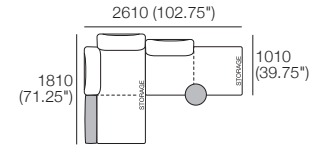

Delta III Package

2S T AE

KING

Package 2S T AE

Components: 1x S 800 Rectangle, 1x S 1600 Rectangle, 3x Back AE, 1x Platform Table RECT Timber, 1x Platform Table FND Timber

Configurations: