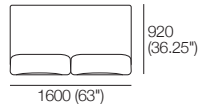

Delta III Packages

Package 10 Deluxe Plus SMART

Package 10 Deluxe Plus SMART AE

Components: 2x Rectangle, 4x Back, 2x Box Arm SMART,

Plus: 2x Magic Joiner Pair M105, 4x Bed Bracket, 2x Panama Cushion SQUARE

Configurations: