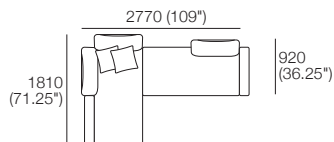

Delta III Packages

Package 1 Deluxe Plus

Package 1 Deluxe Plus AE

Components: 2x Rectangle, 3x Back, 2x Box Arm,

Plus: 2x Magic Joiner Pair M105, 4x Bed Bracket, 2x Panama Cushion SQUARE

Configurations: