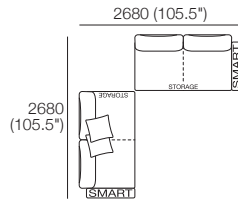

Delta III Package

10S Deluxe Plus SMART

Package 10S Deluxe Plus SMART Storage AE

Components: 1x Rectangle S800, 1x Back Rectangle S1600, 4x Back, 2x Box Arm SMART

Plus: 2x Magic Joiner Pair M95, 4x Bed Bracket, 2x Panama Cushion SQUARE

Configurations: