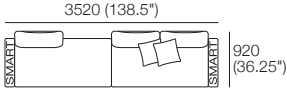

Delta III Packages

Package 1 Deluxe Plus SMART

Package 1 Deluxe Plus SMART AE

Components: 2x Rectangle, 3x Back, 2x Box Arm SMART,
Plus: 2x Magic Joiner Pair M105, 4x Bed Bracket, 2x Panama Cushion SQUARE

Configurations:

Effective July 2022. Use Magic Joiner M105. Seat Depths: STD Position 920 (32.25") / Deep Position 1010 (37.75"). As King Living has a policy of continuous improvement, changes to products and specifications may be made without prior notice. Images and drawings are representative of design only. Accessories not included.