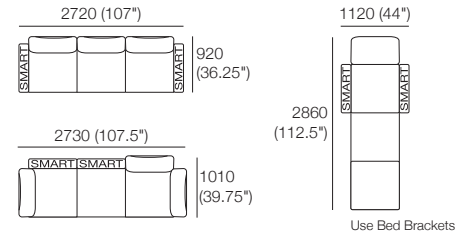

Package: 3 STR Deluxe SEP SMART AE

Components: 1x 3STR Base SEP SMART, 3x Back, 2x Box Arm SMART
Configurations: