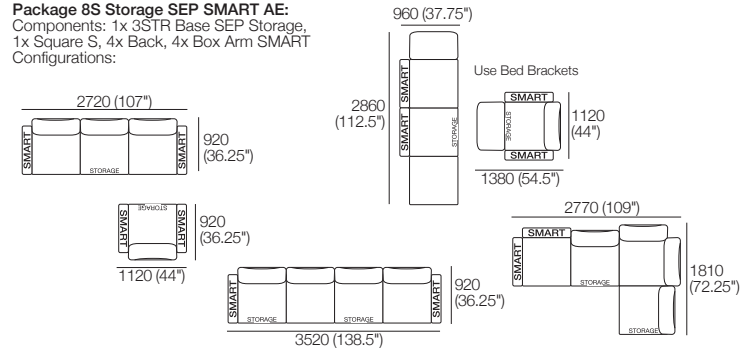

Package 8S Storage SEP SMART AE:

Components: 1x 3STR Base SEP Storage,
1x Square S, 4x Back, 4x Box Arm SMART
Configurations:

Effective July 2022. Use Magic Joiner M105. Seat Depths: STD Position 920 (32.25") / Deep Position 1010 (37.75"). Bed Brackets sold separately. As King Living has a policy of continuous improvement, changes to products and specifications may be made without prior notice. Images and drawings are representative of design only. Accessories not included.