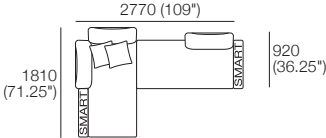

Delta III Packages

Package 1 Deluxe Plus SMART

Package 1 Deluxe Plus SMART AE

Components: 2x Rectangle, 3x Back, 2x Box Arm SMART,
Plus: 2x Magic Joiner Pair M105, 4x Bed Bracket, 2x Panama Cushion SQUARE

Configurations:

Effective July 2022. Use Magic Joiner M105. Seat Depths: STD Position 920 (32.25") / Deep Position 1010 (37.75"). As King Living has a policy of continuous improvement, changes to products and specifications may be made without prior notice. Images and drawings are representative of design only. Accessories not included.