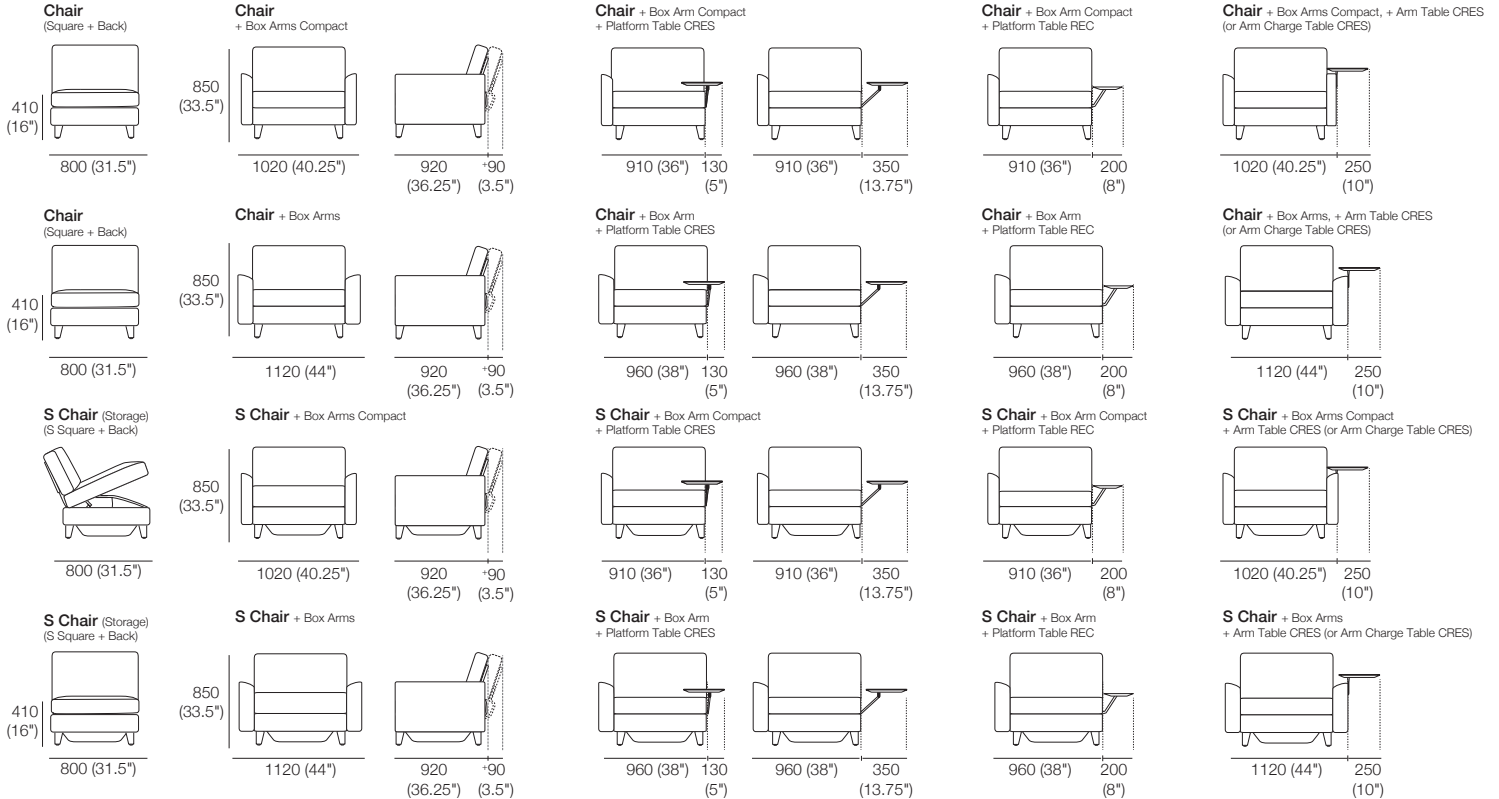

Delta III

Chairs | Arms | Tables

Effective July 2022. Use Magic Joiner M105. Seat Position: STD 920 (36.25") / Deep 1010 (39.75"). As King Living has a policy of continuous improvement, changes to products and specifications may be made without prior notice. Images and drawings are representative of design only. Accessories not included.