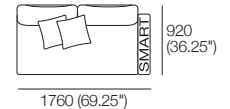

Delta III Packages

Package 10 Deluxe Plus SMART

Package 10 Deluxe Plus SMART AE

Components: 2x Rectangle, 4x Back, 2x Box Arm SMART,

Plus: 2x Magic Joiner Pair M105, 4x Bed Bracket, 2x Panama Cushion SQUARE

Configurations: