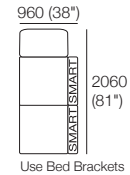

Package: 2 STR DLX SEP SMART AE

Components: 1x 2STR Base SEP, 2x Back, 2x Box Arm SMART

Configurations: