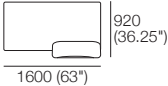

Delta III Packages

Package 1 Deluxe Plus SMART

Package 1 Deluxe Plus SMART AE

Components: 2x Rectangle, 3x Back, 2x Box Arm SMART,
Plus: 2x Magic Joiner Pair M105, 4x Bed Bracket, 2x Panama Cushion SQUARE

Configurations:

Effective July 2022. Use Magic Joiner M105. Seat Depths: STD Position 920 (32.25") / Deep Position 1010 (37.75"). As King Living has a policy of continuous improvement, changes to products and specifications may be made without prior notice. Images and drawings are representative of design only. Accessories not included.