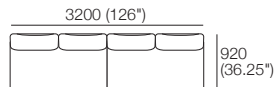

Delta III Packages

Package 1

Package 1 AE

Components: 2x Rectangle, 3x Back

Configurations:

Effective July 2022. Use Magic Joiner M105. Seat Depths: STD Position 920 (32.25") / Deep Position 1010 (37.75"). Bed Brackets sold separately. As King Living has a policy of continuous improvement, changes to products and specifications may be made without prior notice. Images and drawings are representative of design only. Accessories not included.