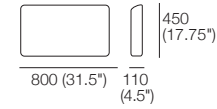

**Circle 1380** (Swivel)  
1x Base 1380,  
1x Back B1380

**S Circle 1380** (Storage – No Swivel)  
1x Base S 1380,  
1x Back B1380

**Box Arm**

**Box Arm Smart**

**Box Arm Compact**

**Box Arm Compact Smart**