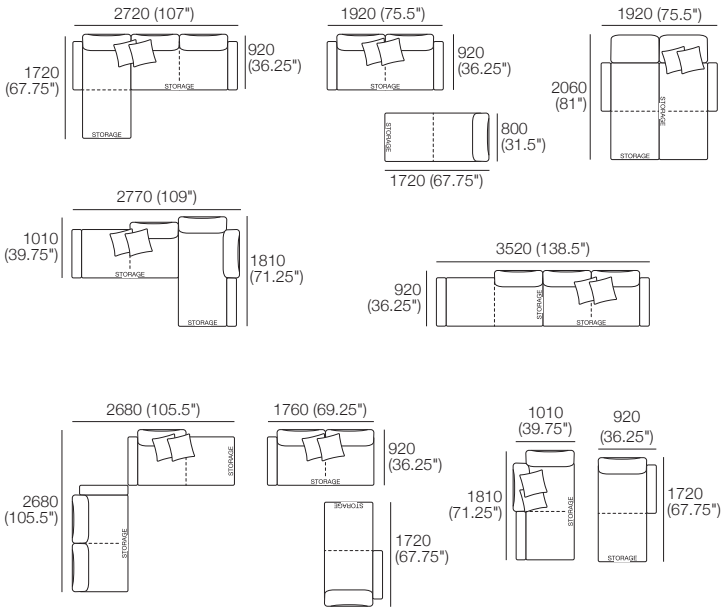

Delta III Packages

2S Deluxe Plus

Package: 2S Deluxe Plus (Storage) AE

Components: 1x S 800 Rectangle, 1x S 1600 Rectangle, 3x Back AE, 2x Box Arm

Plus 4x Bed Bracket, 1x Magic Joiner Pair M95, 2x Panama Cushion SQUARE

Configurations: