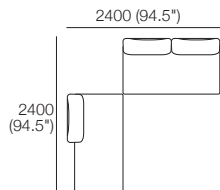

Delta III Packages

Package 1

Package 1 AE

Components: 2x Rectangle, 3x Back

Configurations:

Effective July 2022. Use Magic Joiner M105. Seat Depths: STD Position 920 (32.25") / Deep Position 1010 (37.75"). Bed Brackets sold separately. As King Living has a policy of continuous improvement, changes to products and specifications may be made without prior notice. Images and drawings are representative of design only. Accessories not included.