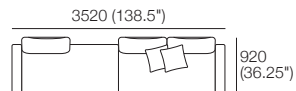

Delta III Packages

Package 1 Deluxe Plus

Package 1 Deluxe Plus AE

Components: 2x Rectangle, 3x Back, 2x Box Arm,

Plus: 2x Magic Joiner Pair M105, 4x Bed Bracket, 2x Panama Cushion SQUARE

Configurations: