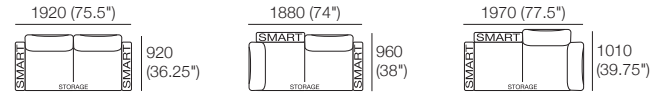

Package: 2 STR Storage DLX SEP SMART AE

Components: 1x 2STR Base SEP 1600 Storage, 2x Back, 2x Box Arm SMART

Configurations: