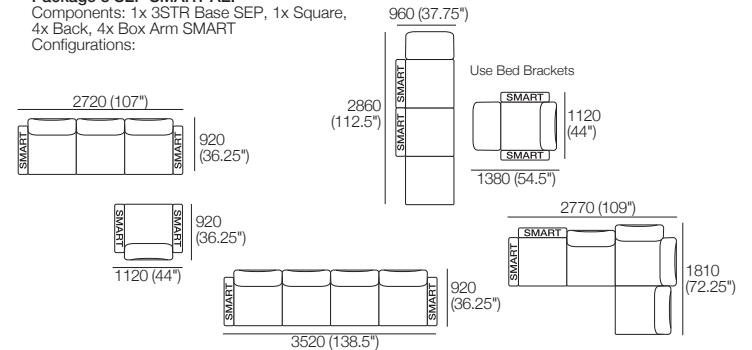

Package 8 SEP SMART AE:

Components: 1x 3STR Base SEP, 1x Square,
4x Back, 4x Box Arm SMART
Configurations:

Effective July 2022. Use Magic Joiner M105. Seat Depths: STD Position 920 (32.25") / Deep Position 1010 (37.75"). Bed Brackets sold separately. As King Living has a policy of continuous improvement, changes to products and specifications may be made without prior notice. Images and drawings are representative of design only. Accessories not included.