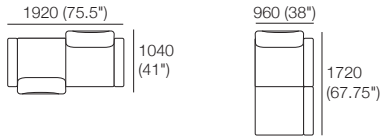

Delta III Packages

2STR DLX SEP

Package: 2 STR DLX SEP AE

Components: 1x 2STR Base SEP, 2x Back, 2x Box Arm

Configurations: