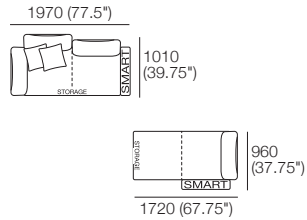

Delta III Package

10S Deluxe Plus SMART

Package 10S Deluxe Plus SMART Storage AE

Components: 1x Rectangle S800, 1x Back Rectangle S1600, 4x Back, 2x Box Arm SMART

Plus: 2x Magic Joiner Pair M95, 4x Bed Bracket, 2x Panama Cushion SQUARE

Configurations: