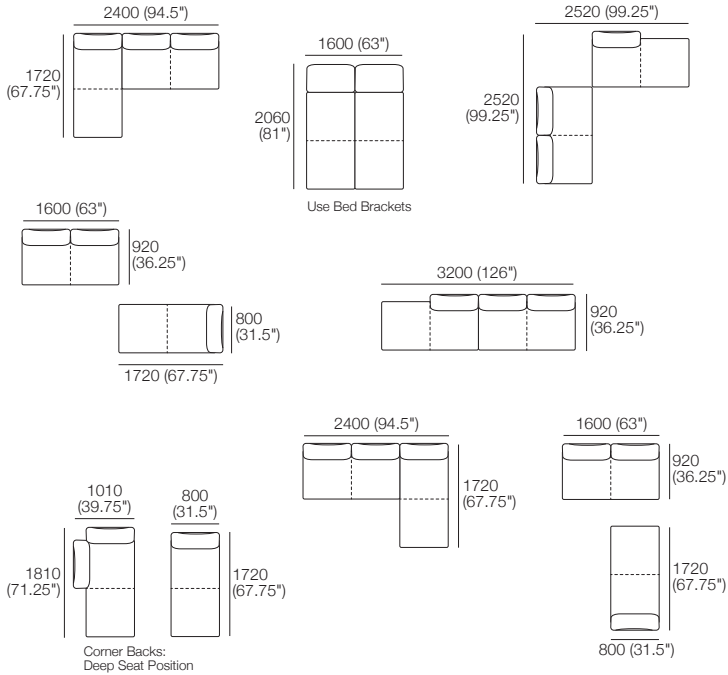

Delta III Packages

Package: 1 AE

Components: 2x Rectangle, 3x Back
Configurations: