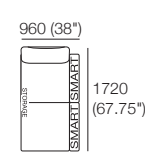

Package: 2 STR Storage DLX SEP SMART AE

Components: 1x 2STR Base SEP 1600 Storage, 2x Back, 2x Box Arm SMART

Configurations: