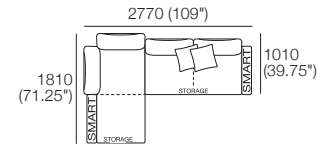

Delta III Package

10S Deluxe Plus SMART

Package 10S Deluxe Plus SMART Storage AE

Components: 1x Rectangle S800, 1x Back Rectangle S1600, 4x Back, 2x Box Arm SMART

Plus: 2x Magic Joiner Pair M95, 4x Bed Bracket, 2x Panama Cushion SQUARE

Configurations: