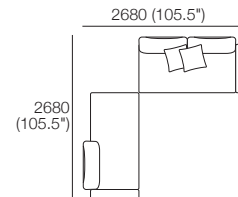

Delta III Packages

Package 1 Deluxe Plus

Package 1 Deluxe Plus AE

Components: 2x Rectangle, 3x Back, 2x Box Arm,

Plus: 2x Magic Joiner Pair M105, 4x Bed Bracket, 2x Panama Cushion SQUARE

Configurations: