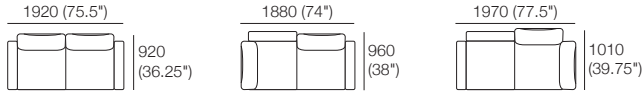

Delta III Packages

2STR DLX SEP

Package: 2 STR DLX SEP AE

Components: 1x 2STR Base SEP, 2x Back, 2x Box Arm

Configurations: