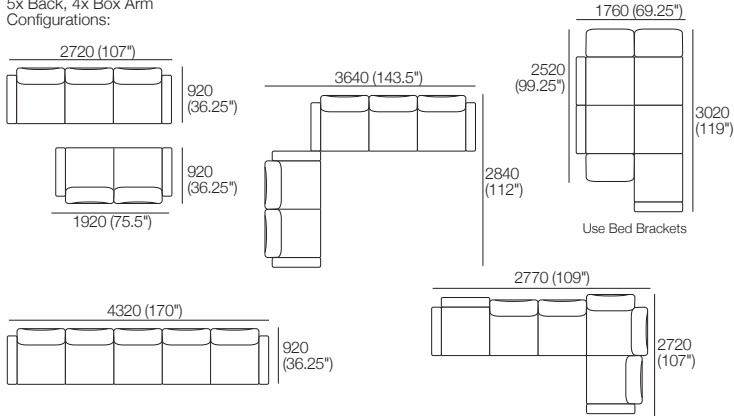

Delta III Packages

7 SEP | 8 SEP

Package 7 SEP AE:

Components: 1x 3STR Base SEP, 1x 2STR Base SEP,
5x Back, 4x Box Arm
Configurations: