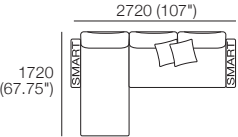

Delta III Packages

Package 1 Deluxe Plus SMART

Package 1 Deluxe Plus SMART AE

Components: 2x Rectangle, 3x Back, 2x Box Arm SMART,
Plus: 2x Magic Joiner Pair M105, 4x Bed Bracket, 2x Panama Cushion SQUARE

Configurations:

Effective July 2022. Use Magic Joiner M105. Seat Depths: STD Position 920 (32.25") / Deep Position 1010 (37.75"). As King Living has a policy of continuous improvement, changes to products and specifications may be made without prior notice. Images and drawings are representative of design only. Accessories not included.