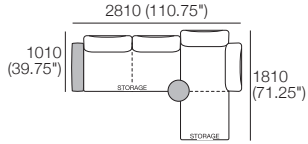

Delta III Package

10S T

Package 10S T Storage AE

Components: 1x Rectangle S800, 1x Back Rectangle S1600,
4x Back, 1x Platform Table RECT Timber,
1x Platform Table RND Timber
Configurations:

Effective July 2022. Use Magic Joiner M105. Seat Position: STD 920 (36.25") / Deep 1010 (39.75"). Bed Brackets sold separately. *Platform Tables: available in selected timber finishes. Platform RND Table extends past platform 130-350 (6.25-13.75") – dimension not included above. As King Living has a policy of continuous improvement, changes to products and specifications may be made without prior notice. Images and drawings are representative of design only. Accessories not included. Front Cover: Delta non-storage.