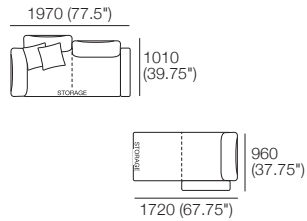

Delta III Package

10S Deluxe Plus

Package 10S Deluxe Plus Storage AE

Components: 1x Rectangle S800, 1x Back Rectangle S1600, 4x Back, 2x Box Arm,

Plus: 2x Magic Joiner Pair M95, 4x Bed Bracket, 2x Panama Cushion SQUARE

Configurations: