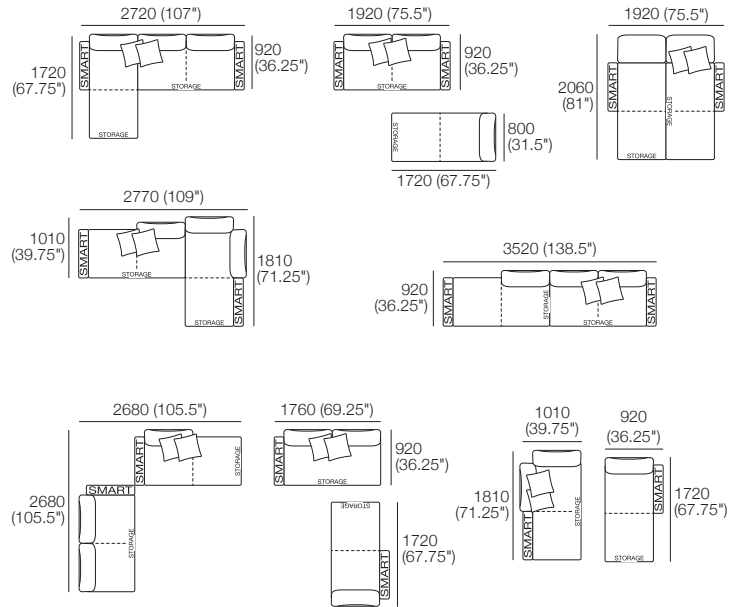

Package: 2S Deluxe Plus (Storage) SMART AE

Components: 1x S 800 Rectangle, 1x S 1600 Rectangle, 3x Back AE, 2x Box Arm SMART

Plus 4x Bed Bracket, 1x Magic Joiner Pair M95, 2x Panama Cushion SQUARE

Configurations: