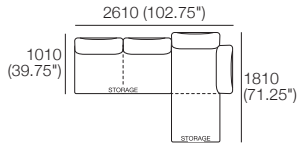

Delta III Package

10S

Package 10S Storage AE

Components: 1x Rectangle S800,
1x Back Rectangle S1600, 4x Back
Configurations:

Effective July 2022. Use Magic Joiner M105. Seat Depths: STD Position 920 (32.25") / Deep Position 1010 (37.75"). Bed Brackets sold separately. As King Living has a policy of continuous improvement, changes to products and specifications may be made without prior notice. Images and drawings are representative of design only. Accessories not included. Front Cover: Delta non-storage.