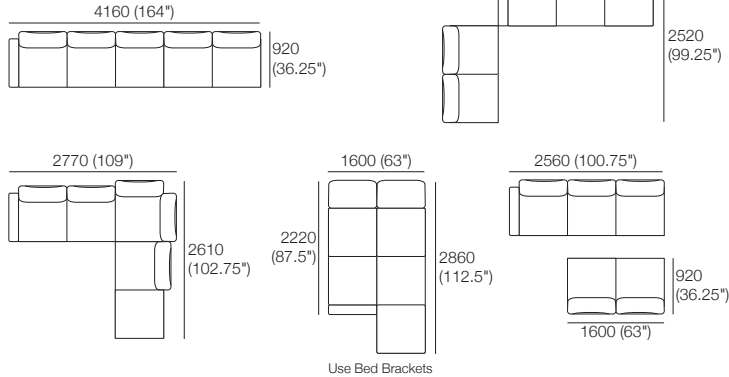

Delta III Packages

6 SEP

Package: 6 SEP AE

Components: 1x 3STR Base SEP, 1x 2STR Base SEP,
5x Back, 1x Box Arm

Configurations: