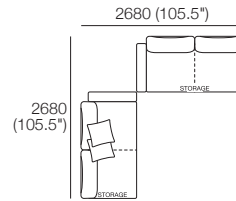

Delta III Package

10S Deluxe Plus

Package 10S Deluxe Plus Storage AE

Components: 1x Rectangle S800, 1x Back Rectangle S1600, 4x Back, 2x Box Arm,

Plus: 2x Magic Joiner Pair M95, 4x Bed Bracket, 2x Panama Cushion SQUARE

Configurations: