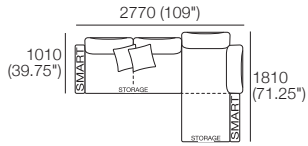

Delta III Package

10S Deluxe Plus SMART

Package 10S Deluxe Plus SMART Storage AE

Components: 1x Rectangle S800, 1x Back Rectangle S1600, 4x Back, 2x Box Arm SMART

Plus: 2x Magic Joiner Pair M95, 4x Bed Bracket, 2x Panama Cushion SQUARE

Configurations: