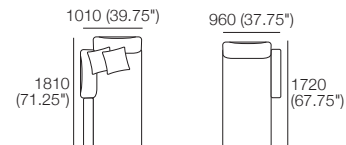

Delta III Packages

Package 1 Deluxe Plus

Package 1 Deluxe Plus AE

Components: 2x Rectangle, 3x Back, 2x Box Arm,

Plus: 2x Magic Joiner Pair M105, 4x Bed Bracket, 2x Panama Cushion SQUARE

Configurations: