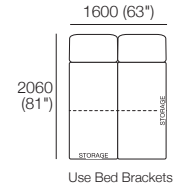

Delta III Package

10S

Package 10S Storage AE

Components: 1x Rectangle S800,
1x Back Rectangle S1600, 4x Back
Configurations:

Effective July 2022. Use Magic Joiner M105. Seat Depths: STD Position 920 (32.25") / Deep Position 1010 (37.75"). Bed Brackets sold separately. As King Living has a policy of continuous improvement, changes to products and specifications may be made without prior notice. Images and drawings are representative of design only. Accessories not included. Front Cover: Delta non-storage.