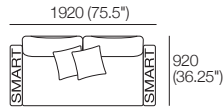

Delta III Packages

Package 10 Deluxe Plus SMART

Package 10 Deluxe Plus SMART AE

Components: 2x Rectangle, 4x Back, 2x Box Arm SMART,

Plus: 2x Magic Joiner Pair M105, 4x Bed Bracket, 2x Panama Cushion SQUARE

Configurations: