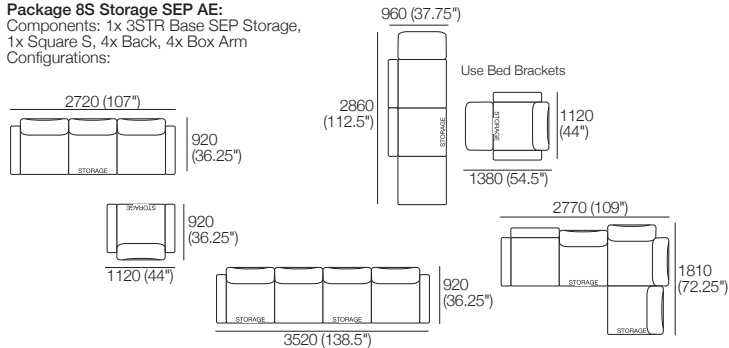

Package 8S Storage SEP AE:

Components: 1x 3STR Base SEP Storage,
1x Square S, 4x Back, 4x Box Arm
Configurations: