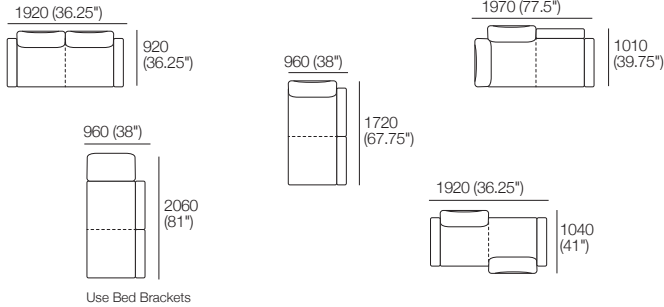

Delta III Packages

2STR Deluxe

Package: 2 STR DLX AE

Components: 1x Rectangle, 2x Back, 2x Box Arm
Configurations: