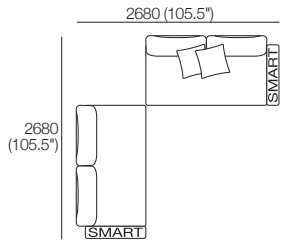

Delta III Packages

Package 10 Deluxe Plus SMART

Package 10 Deluxe Plus SMART AE

Components: 2x Rectangle, 4x Back, 2x Box Arm SMART,

Plus: 2x Magic Joiner Pair M105, 4x Bed Bracket, 2x Panama Cushion SQUARE

Configurations: