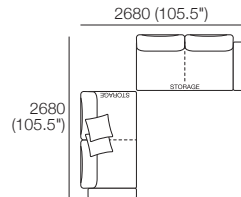

Delta III Package

10S Deluxe Plus

Package 10S Deluxe Plus Storage AE

Components: 1x Rectangle S800, 1x Back Rectangle S1600, 4x Back, 2x Box Arm,

Plus: 2x Magic Joiner Pair M95, 4x Bed Bracket, 2x Panama Cushion SQUARE

Configurations: