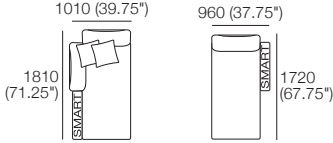

Delta III Packages

Package 1 Deluxe Plus SMART

Package 1 Deluxe Plus SMART AE

Components: 2x Rectangle, 3x Back, 2x Box Arm SMART,
Plus: 2x Magic Joiner Pair M105, 4x Bed Bracket, 2x Panama Cushion SQUARE

Configurations:

Effective July 2022. Use Magic Joiner M105. Seat Depths: STD Position 920 (32.25") / Deep Position 1010 (37.75"). As King Living has a policy of continuous improvement, changes to products and specifications may be made without prior notice. Images and drawings are representative of design only. Accessories not included.