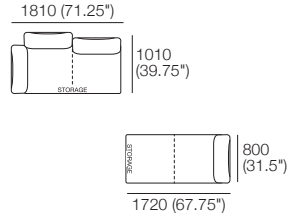

Delta III Package

10S

Package 10S Storage AE

Components: 1x Rectangle S800,
1x Back Rectangle S1600, 4x Back
Configurations:

Effective July 2022. Use Magic Joiner M105. Seat Depths: STD Position 920 (32.25") / Deep Position 1010 (37.75"). Bed Brackets sold separately. As King Living has a policy of continuous improvement, changes to products and specifications may be made without prior notice. Images and drawings are representative of design only. Accessories not included. Front Cover: Delta non-storage.