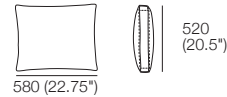

Outdoor Panama Cushion