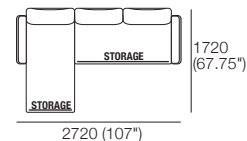

Premium Package 1 S (Storage*)
1x Rectangle S1600, 1x Rectangle S800,
2x Arm, 3x Back
Premium Package 1
2x Rectangle, 3x Back, 2x Arm
Configurations: