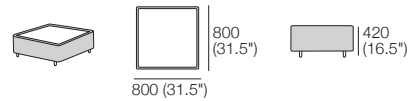

Coffee Table Square

Ceramic or Glass Top