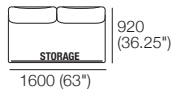

2 Seater S (Storage*)
1x Rectangle S1600, 2x Back
2 Seater
1x Rectangle, 2x Back
Configurations: