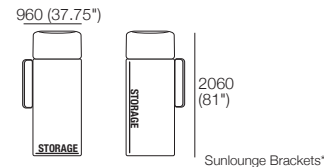

Premium Package 1 S (Storage*)
1x Rectangle S1600, 1x Rectangle S800,
2x Arm, 3x Back
Premium Package 1
2x Rectangle, 3x Back, 2x Arm
Configurations: