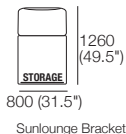

DeltaO V KingRope LuxeW

Chair S (Storage*)
1x S Square, 1x Back
Chair
1x Square, 1x Back
Configurations:

Sunlounge S (Storage*)
1x Rectangle S800,
1x Back, 1x (Pair)
Sunlounge Brackets

Sunlounge
1x Rectangle, 1x Back,
1x (Pair) Sunlounge
Brackets