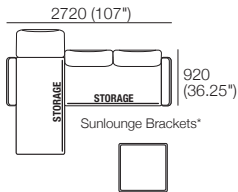

Sunlounge Brackets*