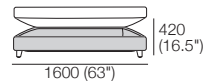

## Rectangle

1600 (63") x 800 (31.5")

## Rectangle S800

1600 (63") x 800 (31.5")

Opens 800

## Rectangle S1600

1600 (63") x 800 (31.5")

Opens 1600