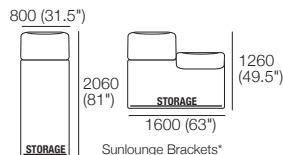

Package 1 S (Storage*)
1x Rectangle S1600,
1x Rectangle S800, 3x Back
Package 1
2x Rectangle, 3x Back
Configurations: