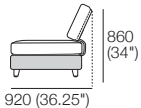

Chair

(Square + Back)