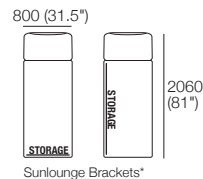

Package 1 S (Storage*)
1x Rectangle S1600,
1x Rectangle S800, 3x Back
Package 1
2x Rectangle, 3x Back
Configurations: