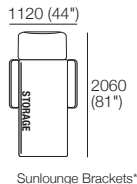

Premium 2 Seater S (Storage*)
1x Rectangle S1600, 2x Arm, 2x Back
Premium 2 Seater
1x Rectangle, 2x Back, 2x Arm
Configurations: