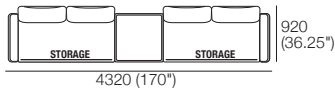

DeltaO V KingRope LuxeW

Premium Package 3AS (Storage*) Ceramic Top
2x Rectangle S1600, 4x Back, 2x Arm,
1x Coffee SQ Base, 1x Coffee Table Ceramic Top

Premium Package 3AS (Storage*) Glass Top
Glass* Top replaces Ceramic Top

Premium Package 3A Ceramic Top
2x Rectangle, 4x Back, 2x Arm,
1x Coffee SQ Base, 1x Ceramic Top

Premium Package 3A Glass Top
Glass* Top replaces Ceramic Top

Configurations: