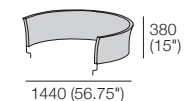

Circle 1380 Back

(not sold separately)