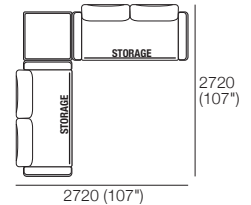

2720 (107")