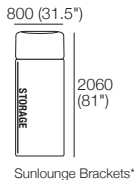

2 Seater S (Storage*)
1x Rectangle S1600, 2x Back
2 Seater
1x Rectangle, 2x Back
Configurations: