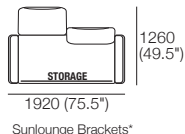

Premium 2 Seater S (Storage*)
1x Rectangle S1600, 2x Arm, 2x Back
Premium 2 Seater
1x Rectangle, 2x Back, 2x Arm
Configurations: