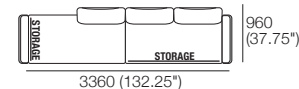

Premium Package 1 S (Storage*)
1x Rectangle S1600, 1x Rectangle S800,
2x Arm, 3x Back
Premium Package 1
2x Rectangle, 3x Back, 2x Arm
Configurations: