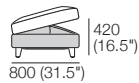

## Rectangle S1600

1600 (63") x 800 (31.5")

Opens 1600

## Arm

Side

Front Top

## S Square

800 (31.5") x 800 (31.5")

Opens 800