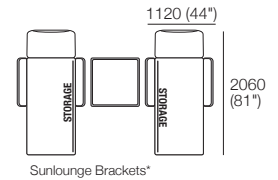

Sunlounge Brackets*