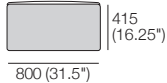

DeltaO V KingRope LuxeW

Rectangle

1600 (63") x 800 (31.5")

Rectangle S800

1600 (63") x 800 (31.5")

Opens 800

Rectangle S1600

1600 (63") x 800 (31.5")

Opens 1600

Chair

(Square + Back)

Arm

Side

Front Top

Square

S Square

800 (31.5") x 800 (31.5")

Opens 800

Back

Rear View

Sunlounge Brackets

Reclined Back Position

Back Bracket

Reversible Bracket: Deep-Seat Position

STD Position

Deep-Seat Position

Arm Table Rectangle

Ceramic Top

Swivel Table Round

Ceramic Top

Circle 1380

(Swivel Base – no storage)

Circle 1380 Back

(not sold separately)

Outdoor Panama Cushion

Coffee Table Square

Ceramic or Glass Top