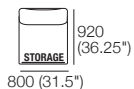

DeltaO V KingRope LuxeW

Chair S (Storage*)
1x S Square, 1x Back
Chair
1x Square, 1x Back
Configurations:

Sunlounge S (Storage*)
1x Rectangle S800,
1x Back, 1x (Pair)
Sunlounge Brackets

Sunlounge
1x Rectangle, 1x Back,
1x (Pair) Sunlounge
Brackets