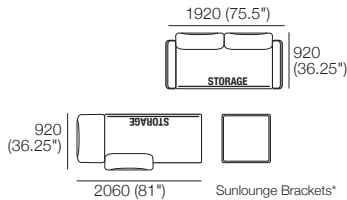

Sunlounge Brackets*

920
(36.25")

2060 (81")

Sunlounge Brackets*

Premium Package 3BS (Storage*) Ceramic Top
2x Rectangle s1600, 4x Back, 4x Arm,
1x Coffee SQ Base, 1x Ceramic Top

Premium Package 3BS (Storage*) Glass Top
Glass* Top replaces Ceramic Top

Premium Package 3B Ceramic Top
2x Rectangle, 4x Back, 4x Arm,
1x Coffee SQ Base, 1x Ceramic Top

Premium Package 3B Glass Top
Glass* Top replaces Ceramic Top

Configurations: