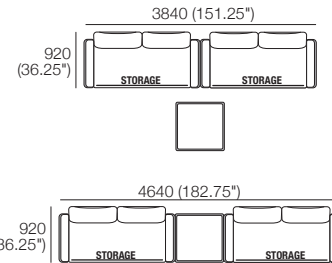

## Rectangle

1600 (63") x 800 (31.5")

**Premium Package 3B Ceramic Top**  
 2x Rectangle, 4x Back, 4x Arm,  
 1x Coffee SQ Base, 1x Ceramic Top

**Premium Package 3B Glass Top**  
 Glass\* Top replaces Ceramic Top

Configurations:

2720 (107")

Sunlounge Brackets\*

920  
(36.25")

4640 (182.75")

920  
(36.25")

1920 (75.5")

1120 (44")

2060  
(81")

Sunlounge Brackets\*

Effective December 2020. Use WeatherWeave Joiner 98. WeatherGuard available for some packages. KingRope LuxeW available in selected colours. \*Storage (S) and non-storage packages available (storage shown). \*Sunlounge Brackets – sold separately unless included in components. \*Glass Top Packages: Calypso Glass Top replaces Ceramic Top. As King Living has a policy of continuous improvement, changes to products and specifications may be made without prior notice. Images and drawings are representative of design only. Accessories not included.