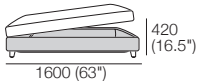

## Rectangle

1600 (63") x 800 (31.5")

## Rectangle S800

1600 (63") x 800 (31.5")

Opens 800

## Rectangle S1600

1600 (63") x 800 (31.5")

Opens 1600