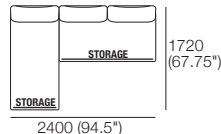

Package 1 S (Storage*)
1x Rectangle S1600,
1x Rectangle S800, 3x Back
Package 1
2x Rectangle, 3x Back
Configurations: