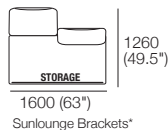

2 Seater S (Storage*)
1x Rectangle S1600, 2x Back
2 Seater
1x Rectangle, 2x Back
Configurations: