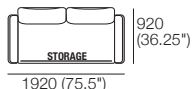

Premium 2 Seater S (Storage*)
1x Rectangle S1600, 2x Arm, 2x Back
Premium 2 Seater
1x Rectangle, 2x Back, 2x Arm
Configurations: