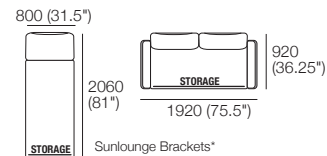

Premium Package 1 S (Storage*)
1x Rectangle S1600, 1x Rectangle S800,
2x Arm, 3x Back
Premium Package 1
2x Rectangle, 3x Back, 2x Arm
Configurations: