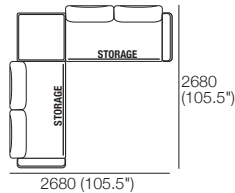

DeltaO V KingRope LuxeW

Premium Package 3AS (Storage*) Ceramic Top
2x Rectangle S1600, 4x Back, 2x Arm,
1x Coffee SQ Base, 1x Coffee Table Ceramic Top

Premium Package 3AS (Storage*) Glass Top
Glass* Top replaces Ceramic Top

Premium Package 3A Ceramic Top
2x Rectangle, 4x Back, 2x Arm,
1x Coffee SQ Base, 1x Ceramic Top

Premium Package 3A Glass Top
Glass* Top replaces Ceramic Top

Configurations: