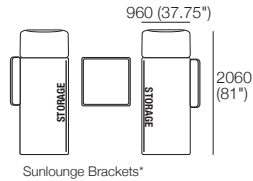

DeltaO V KingRope LuxeW

Premium Package 3AS (Storage*) Ceramic Top
2x Rectangle S1600, 4x Back, 2x Arm,
1x Coffee SQ Base, 1x Coffee Table Ceramic Top

Premium Package 3AS (Storage*) Glass Top
Glass* Top replaces Ceramic Top

Premium Package 3A Ceramic Top
2x Rectangle, 4x Back, 2x Arm,
1x Coffee SQ Base, 1x Ceramic Top

Premium Package 3A Glass Top
Glass* Top replaces Ceramic Top

Configurations: