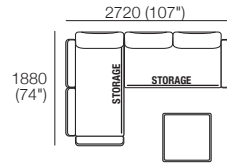

2720 (107")