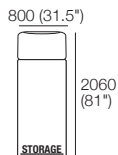

DeltaO V KingRope LuxeW

Chair S (Storage*)
1x S Square, 1x Back
Chair
1x Square, 1x Back
Configurations:

Sunlounge S (Storage*)
1x Rectangle S800,
1x Back, 1x (Pair)
Sunlounge Brackets

Sunlounge
1x Rectangle, 1x Back,
1x (Pair) Sunlounge
Brackets

2 Seater S (Storage*)
1x Rectangle S1600, 2x Back
2 Seater
1x Rectangle, 2x Back
Configurations:

Premium 2 Seater S (Storage*)
1x Rectangle S1600, 2x Arm, 2x Back
Premium 2 Seater
1x Rectangle, 2x Back, 2x Arm
Configurations:

Package 1 S (Storage*)
1x Rectangle S1600,
1x Rectangle S800, 3x Back
Package 1
2x Rectangle, 3x Back
Configurations:

Premium Package 1 S (Storage*)
1x Rectangle S1600, 1x Rectangle S800,
2x Arm, 3x Back
Premium Package 1
2x Rectangle, 3x Back, 2x Arm
Configurations:

Effective December 2020. Use WeatherWeave Joiner 98. WeatherGuard available for some packages. KingRope LuxeW available in selected colours. *Storage (S) and non-storage packages available (storage shown). *Sunlounge Brackets – sold separately unless included in components. *Glass Top Packages: Calypso Glass Top replaces Ceramic Top. As King Living has a policy of continuous improvement, changes to products and specifications may be made without prior notice. Images and drawings are representative of design only. Accessories not included.