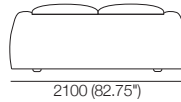

K I N G

DT202098-V1

kingliving.com

ReoGrand Sofa Bed

ReoGrand Sofa Bed

Side View
STD option

Side View
SMART Pocket™

Front View

Back View

Bed Position
Side View – Unfolded

Bed Position
Top View – Unfolded

Mattress Dimensions:
1400 (55") x 1980 (78") x 110 (4.25")

Sofa Bed 1600-2070W

1x Sofa Bed Frame 1600/2070W,
1x Sofa Bed Mattress 1600