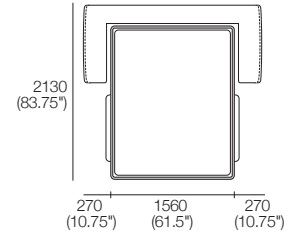

K I N G

DT202098-V1

kingliving.com

ReoGrand Sofa Bed

ReoGrand Sofa Bed

Side View
STD option

Side View
SMART Pocket™

Front View

Back View

Bed Position
Side View – Unfolded

Bed Position
Top View – Unfolded

Mattress Dimensions:
1400 (55") x 1980 (78") x 110 (4.25")

Sofa Bed 1600-2070W

1x Sofa Bed Frame 1600/2070W,
1x Sofa Bed Mattress 1600