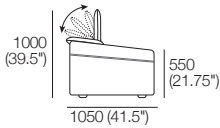

K I N G

DT202098-V1

kingliving.com

ReoGrand Sofa Bed

ReoGrand Sofa Bed

Side View
STD option

Side View
SMART Pocket™

Front View

Back View

Bed Position
Side View – Unfolded

Bed Position
Top View – Unfolded

Mattress Dimensions:
1400 (55") x 1980 (78") x 110 (4.25")

Sofa Bed 1600-2070W

1x Sofa Bed Frame 1600/2070W,
1x Sofa Bed Mattress 1600