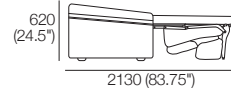

K I N G

DT202098-V1

kingliving.com

ReoGrand Sofa Bed

ReoGrand Sofa Bed

Side View
STD option

Side View
SMART Pocket™

Front View

Back View

Bed Position
Side View – Unfolded

Bed Position
Top View – Unfolded

Mattress Dimensions:
1400 (55") x 1980 (78") x 110 (4.25")

Sofa Bed 1600-2070W

1x Sofa Bed Frame 1600/2070W,
1x Sofa Bed Mattress 1600