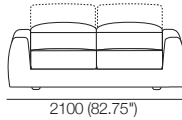

K I N G

DT202098-V1

kingliving.com

ReoGrand Sofa Bed

ReoGrand Sofa Bed

Side View
STD option

Side View
SMART Pocket™

Front View

Back View

Bed Position
Side View – Unfolded

Bed Position
Top View – Unfolded

Mattress Dimensions:
1400 (55") x 1980 (78") x 110 (4.25")

Sofa Bed 1600-2070W

1x Sofa Bed Frame 1600/2070W,
1x Sofa Bed Mattress 1600