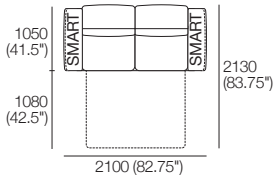

Sofa Bed 1600-2070W SMART

1x Sofa Bed SMART Frame 1600/2070W,
1x Sofa Bed Mattress 1600