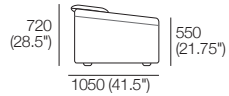

K I N G

DT202098-V1

kingliving.com

ReoGrand Sofa Bed

ReoGrand Sofa Bed

Side View
STD option

Side View
SMART Pocket™

Front View

Back View

Bed Position
Side View – Unfolded

Bed Position
Top View – Unfolded

Mattress Dimensions:
1400 (55") x 1980 (78") x 110 (4.25")

Sofa Bed 1600-2070W

1x Sofa Bed Frame 1600/2070W,
1x Sofa Bed Mattress 1600