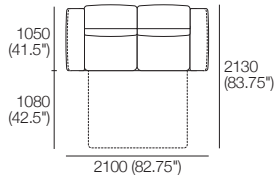

Back View

Bed Position
Side View – Unfolded

Bed Position
Top View – Unfolded

Mattress Dimensions:
1400 (55") x 1980 (78") x 110 (4.25")

Sofa Bed 1600-2070W

1x Sofa Bed Frame 1600/2070W,
1x Sofa Bed Mattress 1600