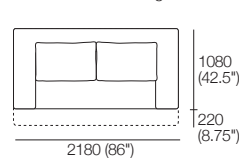

2.5 Seater Fixed / OR Deluxe*

Fixed (STD Platform) / OR Deluxe* (Adjustable Platform)

3 Seater Fixed / OR Deluxe*

Fixed (STD Platform) / OR Deluxe* (Adjustable Platform)

Packages

Fixed (STD Platform) / OR
*Deluxe (Adjustable Platform with TouchGlide® Technology)

2 Seater Fixed / OR Deluxe

2.5 Seater Fixed / OR Deluxe

3 Seater (Gap Cushion) Fixed / OR Deluxe

3 Seater (Full Cushion) Fixed / OR Deluxe