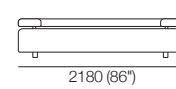

Square Swivel

Square Fixed

Back Cushion Large

Back Cushion Small

Strata Fixed (STD Platform)

Strata Deluxe* (Adjustable Platform)

2 Seater Fixed / OR Deluxe*

Fixed (STD Platform) / OR Deluxe* (Adjustable Platform)

2.5 Seater Fixed / OR Deluxe*

Fixed (STD Platform) / OR Deluxe* (Adjustable Platform)

3 Seater Fixed / OR Deluxe*

Fixed (STD Platform) / OR Deluxe* (Adjustable Platform)

Packages

Fixed (STD Platform) / OR
*Deluxe (Adjustable Platform with TouchGlide® Technology)