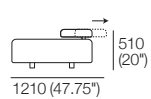

Square Swivel

Square Fixed

Back Cushion Large

Back Cushion Small

Strata Fixed (STD Platform)

Strata Deluxe* (Adjustable Platform)

2 Seater Fixed / OR Deluxe*

Fixed (STD Platform) / OR Deluxe* (Adjustable Platform)