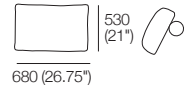

Square Swivel

Square Fixed

Back Cushion Large

Back Cushion Small

Strata Fixed (STD Platform)

Strata Deluxe* (Adjustable Platform)

2 Seater Fixed / OR Deluxe*

Fixed (STD Platform) / OR Deluxe* (Adjustable Platform)