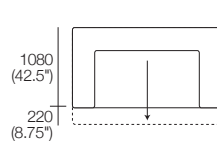

Square Swivel

Square Fixed

Back Cushion Large

Back Cushion Small

Strata Fixed (STD Platform)

Strata Deluxe* (Adjustable Platform)

2 Seater Fixed / OR Deluxe*

Fixed (STD Platform) / OR Deluxe* (Adjustable Platform)