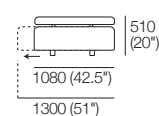

Square Swivel

Square Fixed

Back Cushion Large

Back Cushion Small

Strata Fixed (STD Platform)

Strata Deluxe* (Adjustable Platform)

2 Seater Fixed / OR Deluxe*

Fixed (STD Platform) / OR Deluxe* (Adjustable Platform)