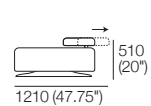

Strata

Components | Sofas | Packages

Chair Swivel