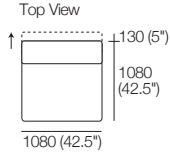

Square Swivel

Square Fixed

Back Cushion Large

Back Cushion Small

Strata Fixed (STD Platform)

Strata Deluxe* (Adjustable Platform)

2 Seater Fixed / OR Deluxe*

Fixed (STD Platform) / OR Deluxe* (Adjustable Platform)