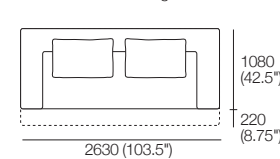

Square Swivel

Square Fixed

Back Cushion Large

Back Cushion Small

Strata Fixed (STD Platform)

Strata Deluxe* (Adjustable Platform)

2 Seater Fixed / OR Deluxe*

Fixed (STD Platform) / OR Deluxe* (Adjustable Platform)

2.5 Seater Fixed / OR Deluxe*

Fixed (STD Platform) / OR Deluxe* (Adjustable Platform)

3 Seater Fixed / OR Deluxe*

Fixed (STD Platform) / OR Deluxe* (Adjustable Platform)

Packages

Fixed (STD Platform) / OR
*Deluxe (Adjustable Platform with TouchGlide® Technology)

2 Seater Fixed / OR Deluxe

2.5 Seater Fixed / OR Deluxe

3 Seater (Gap Cushion) Fixed / OR Deluxe

3 Seater (Full Cushion) Fixed / OR Deluxe