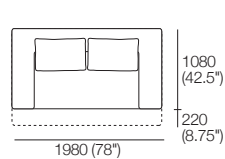

Square Swivel

Square Fixed

Back Cushion Large

Back Cushion Small

Strata Fixed (STD Platform)

Strata Deluxe* (Adjustable Platform)

2 Seater Fixed / OR Deluxe*

Fixed (STD Platform) / OR Deluxe* (Adjustable Platform)

2.5 Seater Fixed / OR Deluxe*

Fixed (STD Platform) / OR Deluxe* (Adjustable Platform)

3 Seater Fixed / OR Deluxe*

Fixed (STD Platform) / OR Deluxe* (Adjustable Platform)

Packages

Fixed (STD Platform) / OR
*Deluxe (Adjustable Platform with TouchGlide® Technology)

2 Seater Fixed / OR Deluxe

2.5 Seater Fixed / OR Deluxe

3 Seater (Gap Cushion) Fixed / OR Deluxe

3 Seater (Full Cushion) Fixed / OR Deluxe