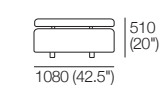

Square Swivel

Square Fixed

Back Cushion Large

Back Cushion Small

Strata Fixed (STD Platform)

Strata Deluxe* (Adjustable Platform)

2 Seater Fixed / OR Deluxe*

Fixed (STD Platform) / OR Deluxe* (Adjustable Platform)

2.5 Seater Fixed / OR Deluxe*

Fixed (STD Platform) / OR Deluxe* (Adjustable Platform)

3 Seater Fixed / OR Deluxe*

Fixed (STD Platform) / OR Deluxe* (Adjustable Platform)

Packages

Fixed (STD Platform) / OR
*Deluxe (Adjustable Platform with TouchGlide® Technology)