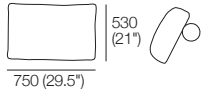

Back Cushion Large