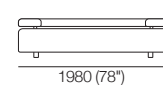

Square Swivel

Square Fixed

Back Cushion Large

Back Cushion Small

Strata Fixed (STD Platform)

Strata Deluxe* (Adjustable Platform)

2 Seater Fixed / OR Deluxe*

Fixed (STD Platform) / OR Deluxe* (Adjustable Platform)

2.5 Seater Fixed / OR Deluxe*

Fixed (STD Platform) / OR Deluxe* (Adjustable Platform)

3 Seater Fixed / OR Deluxe*

Fixed (STD Platform) / OR Deluxe* (Adjustable Platform)

Packages

Fixed (STD Platform) / OR
*Deluxe (Adjustable Platform with TouchGlide® Technology)