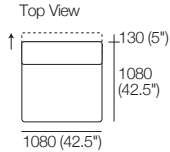

Strata

Components | Sofas | Packages

Chair Swivel