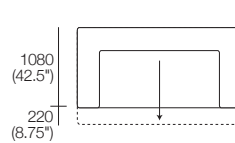

Fixed (STD Platform) / OR Deluxe* (Adjustable Platform)