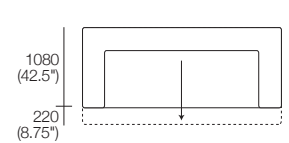

2.5 Seater Fixed / OR Deluxe*

Fixed (STD Platform) / OR Deluxe* (Adjustable Platform)

3 Seater Fixed / OR Deluxe*

Fixed (STD Platform) / OR Deluxe* (Adjustable Platform)

Packages

Fixed (STD Platform) / OR
*Deluxe (Adjustable Platform with TouchGlide® Technology)

2 Seater Fixed / OR Deluxe

2.5 Seater Fixed / OR Deluxe

3 Seater (Gap Cushion) Fixed / OR Deluxe

3 Seater (Full Cushion) Fixed / OR Deluxe