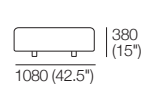

Square Fixed