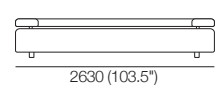

Square Swivel

Square Fixed

Back Cushion Large

Back Cushion Small

Strata Fixed (STD Platform)

Strata Deluxe* (Adjustable Platform)

2 Seater Fixed / OR Deluxe*

Fixed (STD Platform) / OR Deluxe* (Adjustable Platform)

2.5 Seater Fixed / OR Deluxe*

Fixed (STD Platform) / OR Deluxe* (Adjustable Platform)

3 Seater Fixed / OR Deluxe*

Fixed (STD Platform) / OR Deluxe* (Adjustable Platform)

Packages

Fixed (STD Platform) / OR
*Deluxe (Adjustable Platform with TouchGlide® Technology)