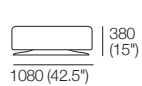

K I N G

DT2019729 V4

kingliving.com

Strata

Strata

Components | Sofas | Packages

Chair Swivel

Chair Fixed

Square Swivel

Square Fixed

Back Cushion Large

Back Cushion Small

Strata Fixed (STD Platform)

Strata Deluxe* (Adjustable Platform)

2 Seater Fixed / OR Deluxe*

Fixed (STD Platform) / OR Deluxe* (Adjustable Platform)