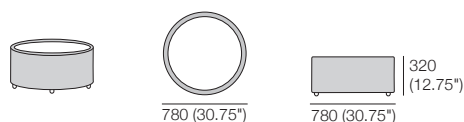

Calypso Coffee Tables

WeatherWeave Deluxe Base
with Glass Top

Calypso SQ

1x SQR Base, 1x SQR Glass Top

Calypso RND STD

1x RND STD Base, 1x RND STD Glass Top

Calypso RND MED

1x RND MED Base, 1x RND MED Glass Top

Calypso RND HIGH

1x RND HIGH Base, 1x RND HIGH Glass Top

Calypso Soft Top

KingRope Base
with Soft Top

Calypso Soft RND STD

1x RND STD Base, 1x Soft RND Seat Pad STD

Calypso Soft RND MED

1x RND STD Base, 1x Soft RND Seat Pad MED