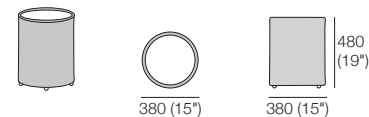

Calypso Coffee Tables

WeatherWeave Deluxe Base
with Glass Top

Calypso SQ

1x SQR Base, 1x SQR Glass Top

Calypso RND STD

1x RND STD Base, 1x RND STD Glass Top

Calypso RND MED

1x RND MED Base, 1x RND MED Glass Top

Calypso RND HIGH

1x RND HIGH Base, 1x RND HIGH Glass Top

Calypso Soft Top

KingRope Base
with Soft Top

Calypso Soft RND STD

1x RND STD Base, 1x Soft RND Seat Pad STD

Calypso Soft RND MED

1x RND STD Base, 1x Soft RND Seat Pad MED