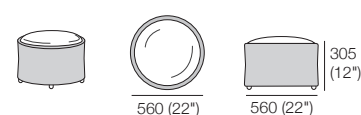

Calypso RND HIGH

1x RND HIGH Base, 1x RND HIGH Glass Top

Calypso Soft Top

KingRope Base
with Soft Top

Calypso Soft RND STD

1x RND STD Base, 1x Soft RND Seat Pad STD

Calypso Soft RND MED

1x RND STD Base, 1x Soft RND Seat Pad MED